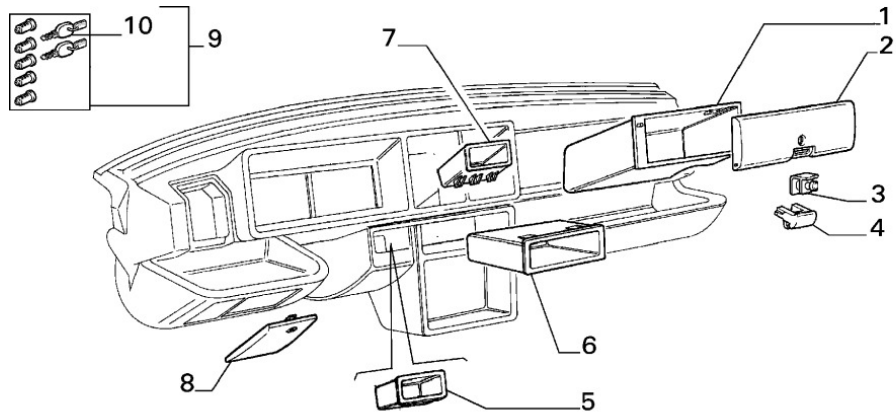

Instrument Panel

Section	Ref	Part Num	Description	Count	Variant	Note
70502/00/3	1	176267280	GLOVE COMPARTMENT	1		
70502/00/3	2	176267360	LID	1		
70502/00/3	3	176268780	LOCK	1		
70502/00/3	4	176306080	BUTTON	1		
70502/00/3	5	176327680	GLOVE COMPARTMENT	1		
70502/00/3	6	4417913	GLOVE COMPARTMENT	1		
70502/00/3	7	176139880	GLOVE COMPARTMENT	1		
70502/00/3	8	176834760	LID	1		
70502/00/3	9	95581503	LOCKSET COMPL	1		
70502/00/3	10	82400758	BLANK KEY	1