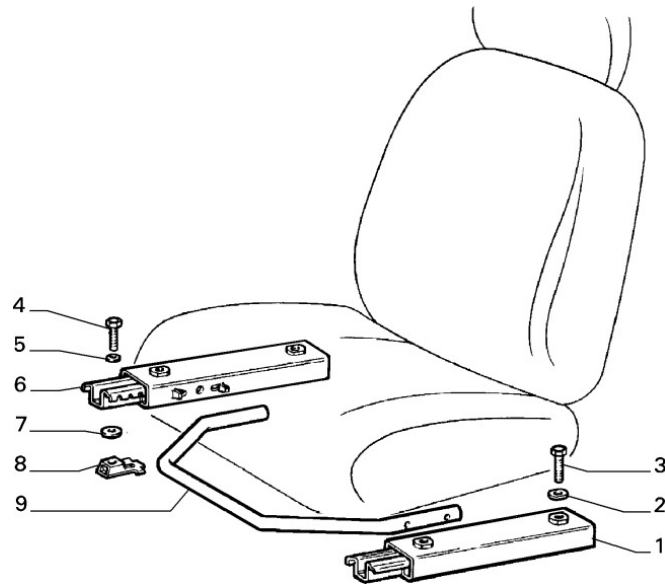

Front Seat Rails

Section	Ref	Part Num	Description	Count	Variant	Note
70605/00/1	1	82475462	GUIDE LH	2		
70605/00/1	2	82412308	LOCK WASHER	8		
70605/00/1	3	11617524	SCREW AND WASHER ASSY	8		
70605/00/1	4	60507010	SCREW	8		
70605/00/1	5	12601374	LOCK WASHER	8		
70605/00/1	6	82475461	GUIDE RH	2		
70605/00/1	7	82302013	SPACER	8		
70605/00/1	8	82420889	NUT	8		
70605/00/1	9	82418042	LEVER	2