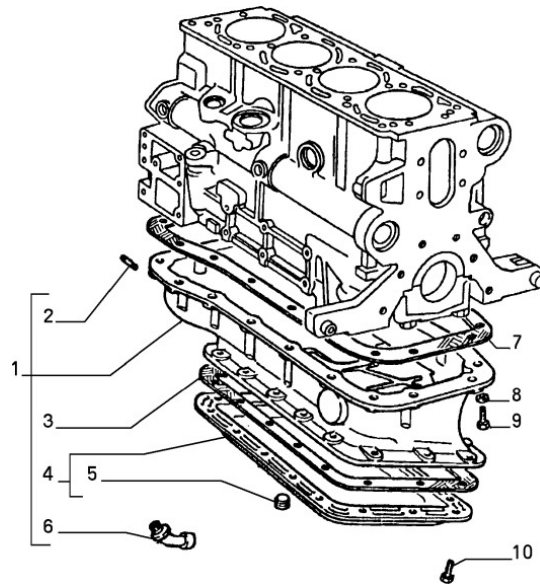

Oil Sump And Crankcase

Section	Ref	Part Num	Description	Count	Variant	Note
10102/00/1	1	7580544	OIL SUMP COMPL	1	M1, M2	
10102/00/1	1	7622651	OIL SUMP COMPL	1	M3	
10102/00/1	1	7675127	OIL SUMP COMPL	1	M4	
10102/00/1	2	11612424	SCREW AND WASHER ASSY	4	M1, M2	
10102/00/1	2	13517034	STUD	2	M3, M4	
10102/00/1	2	13449721	STUD	2	M3, M4	
10102/00/1	3	7580559	SEAL GASKET	1	M1, M2	
10102/00/1	3	7609232	SEAL GASKET	1	M3, M4	
10102/00/1	4	7580557	COVER COMPL	1	M1, M2	
10102/00/1	4	7609228	COVER COMPL	1	M3, M4	
10102/00/1	5	7734022	PLUG	1		
10102/00/1	6	7580556	CONNECTION	1	M1, M2, M3	
10102/00/1	6	7670599	CONNECTION	1	M4	
10102/00/1	7	7580547	SEAL GASKET	1		
10102/00/1	8	12639724	PLAIN WASHER	16		
10102/00/1	9	7706476	SCREW	16		
10102/00/1	10	11620024	SCREW AND WASHER ASSY	18