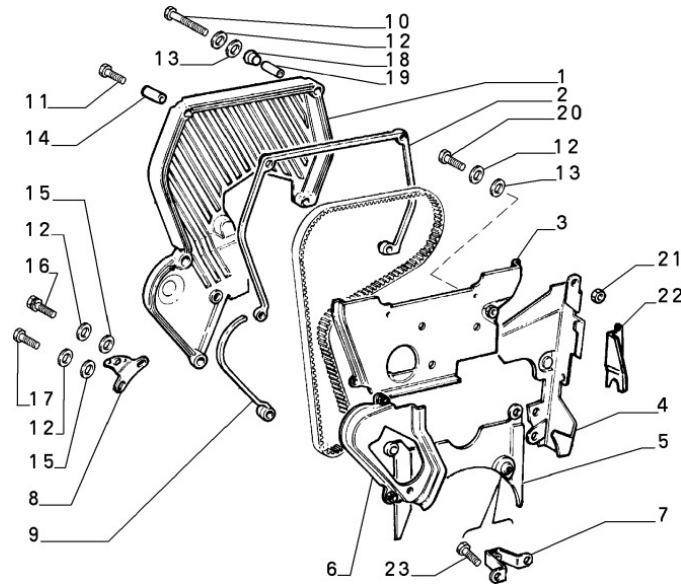

Timing Belt Cover

Section	Ref	Part Num	Description	Count	Variant	Note
10106/01/2	1	7648224	COVER	1		
10106/01/2	2	7622661	SEAL GASKET	1		
10106/01/2	3	7609107	PROTECTION	1		
10106/01/2	4	7648227	PROTECTION	1		
10106/01/2	5	7580441	COVER	1		
10106/01/2	6	7648225	PROTECTION	1		
10106/01/2	7	7547743	BRACKET	1		C9535
10106/01/2	7	7687197	BRACKET	1		D9535
10106/01/2	8	7605116	BRACKET	1		
10106/01/2	9	7648230	SEAL GASKET	1		
10106/01/2	10	15212624	SCREW	4		
10106/01/2	11	10902921	SCREW	1		
10106/01/2	12	11194379	LOCK WASHER	13		
10106/01/2	13	12644421	PLAIN WASHER	8		
10106/01/2	14	7680345	SPACER	1		
10106/01/2	15	12646601	PLAIN WASHER	2		
10106/01/2	16	4111357	SCREW	1		
10106/01/2	17	10902324	SCREW	1		
10106/01/2	18	7622663	INSULATOR	6		
10106/01/2	19	7622664	SPACER	4		
10106/01/2	20	10902124	SCREW L=14	1		
10106/01/2	20	10902424	SCREW L=20	2		
10106/01/2	21	15896211	NUT	1		
10106/01/2	22	7648149	PROTECTION	1		
10106/01/2	23	10902824	SCREW L=30	1		
10106/01/2	23	10903024	SCREW L=35	1