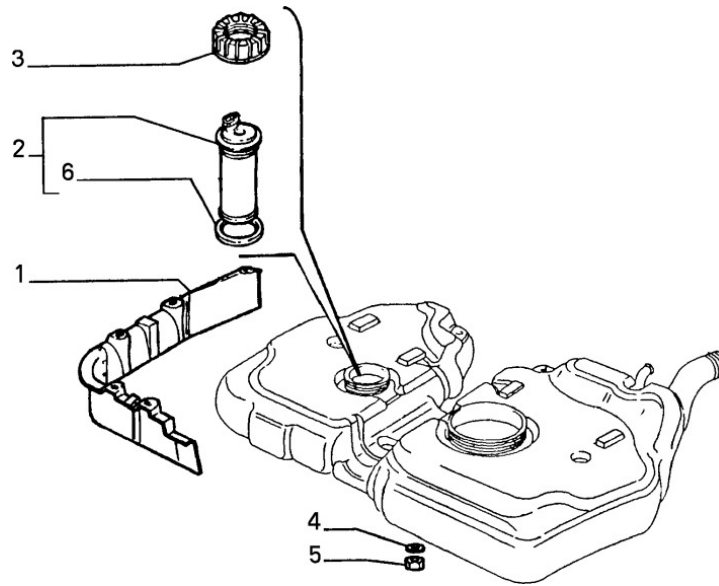

Fuel Tank Sender

Section	Ref	Part Num	Description	Count	Variant	Note
10200/00/2	1	82420538	PROTECTION	1		
10200/00/2	2	82450134	SENDING UNIT COMPL	1		
10200/00/2	3	7532253	PLUG	1		
10200/00/2	4	12601374	LOCK WASHER	2		
10200/00/2	5	16100811	NUT	2		
10200/00/2	6	82431746	SEAL GASKET	1