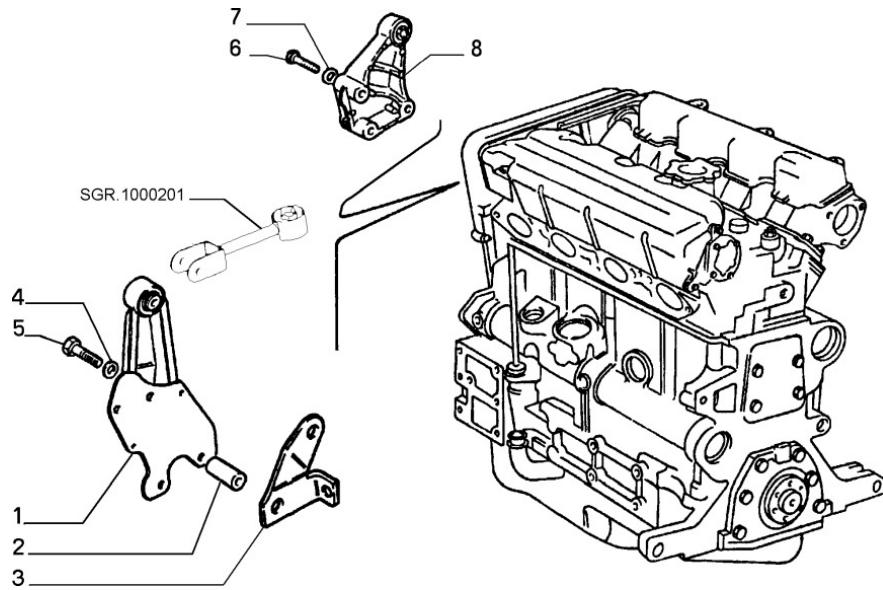

Engine Mounts

<u>Section</u>	<u>Ref</u>	<u>Part Num</u>	<u>Description</u>	<u>Count</u>	<u>Variant</u>	<u>Note</u>
10003/01/1	1	7553268	PLATE	1		
10003/01/1	2	7581412	SPACER	2		
10003/01/1	3	7576125	BRACKET	1		
10003/01/1	4	11190579	LOCK WASHER	2		
10003/01/1	5	15971434	SCREW L=80	2		
10003/01/1	5	15972021	SCREW L=110	2		
10003/01/1	6	16241274	SCREW	3		
10003/01/1	7	17091074	LOCK WASHER	3		
10003/01/1	8	7648233	SUPPORT	1