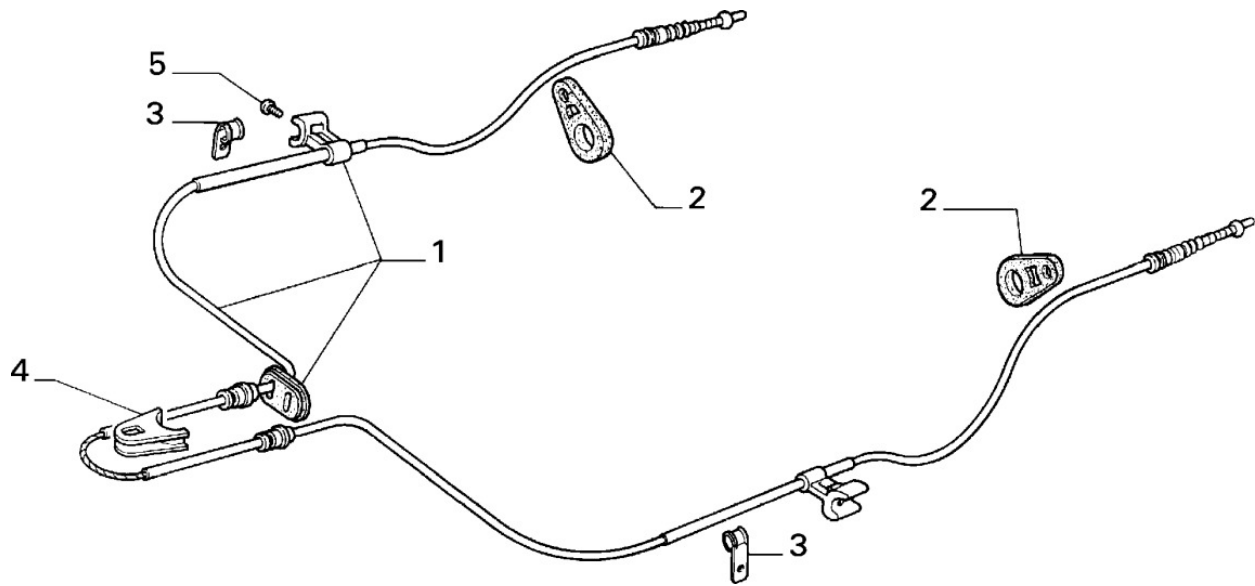

Handbrake Cable

Section	Ref	Part Num	Description	Count	Variant	Note
33135/00/2	1	82410629	CABLE	1		
33135/00/2	2	82410815	SUPPORT	2		
33135/00/2	3	82410814	BRACKET	12		
33135/00/2	4	82436586	EQUALIZER	1		
33135/00/2	5	15901401	SCREW	2		