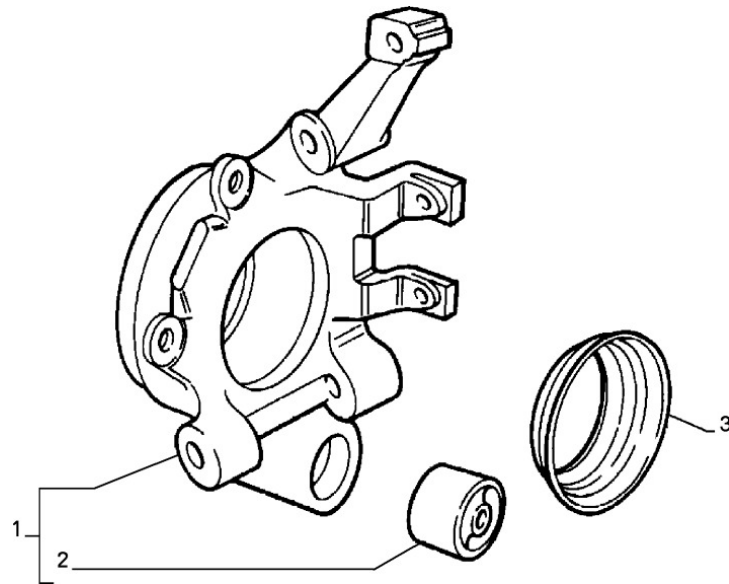

Rear Upright

Section	Ref	Part Num	Description	Count	Variant	Note
44321/00/1	1	82422882	PILLAR RH COMPL	1	M1, M2	C9060
44321/00/1	1	82422881	PILLAR LH COMPL	1	M1, M2	C9060
44321/00/1	1	82449305	PILLAR RH COMPL	1	M1, M2	D9060
44321/00/1	1	82449304	PILLAR LH COMPL	1	M1, M2	D9060
44321/00/1	1	82435109	PILLAR RH COMPL	1	M3, M4	
44321/00/1	1	82435108	PILLAR LH COMPL	1	M3, M4	
44321/00/1	2	82427790	RESILIENT BUSH	2		
44321/00/1	3	82350537	THRUST RING	2		C9060