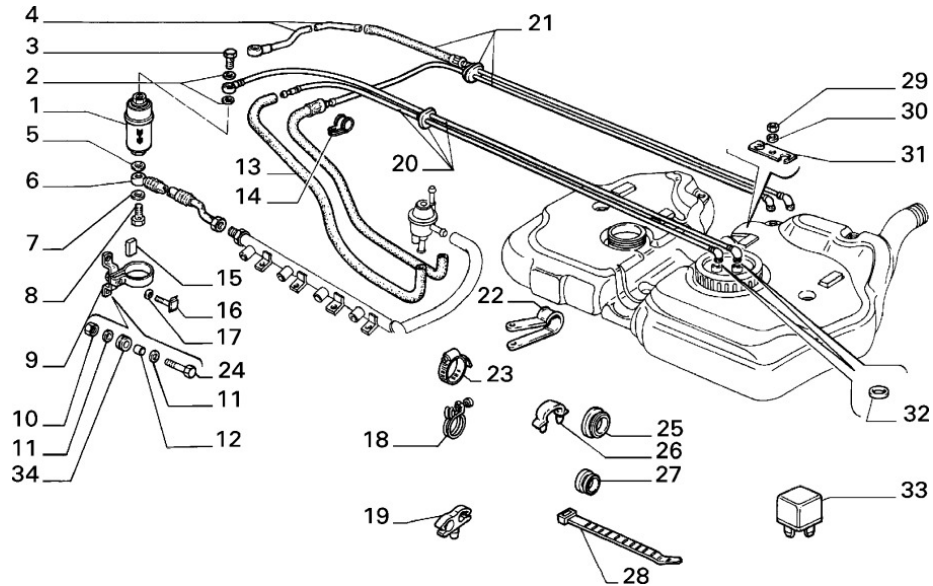

Fuel Line Piping

Section	Ref	Part Num	Description	Count	Variant	Note
10201/00/1	1	71736112	PETROL FILTER	1		
10201/00/1	2	10282460	SEAL GASKET	2		
10201/00/1	3	10184314	UNION	1		
10201/00/1	4	82453238	PIPE	1		
10201/00/1	5	10298460	SEAL GASKET	2		
10201/00/1	6	82420470	HOSE	1	M1	C8880
10201/00/1	6	82437324	HOSE	1	M2	D8880
10201/00/1	6	82450099	PIPE	1	M4	
10201/00/1	7	10298460	SEAL GASKET	1	M1, M2	
10201/00/1	7	82445274	SEAL GASKET	1	M4	
10201/00/1	8	10181711	UNION	1	M1, M2	
10201/00/1	8	82445273	UNION	1	M4	
10201/00/1	9	82420357	BRACKET	1	M1, M2	
10201/00/1	9	82452742	BRACKET	1	M4	
10201/00/1	10	15896211	NUT	2		
10201/00/1	11	12643721	PLAIN WASHER	5		
10201/00/1	12	4130913	SPACER	2	M1, M2	
10201/00/1	12	7600166	SPACER	2	M4	
10201/00/1	13	19068087	HOSE	M		
10201/00/1	14	10441490	BRACKET	2		
10201/00/1	15	82453252	PAD	1	M4	
10201/00/1	16	14659790	SCREW	2		
10201/00/1	17	12601274	LOCK WASHER	2		
10201/00/1	18	13422877	COLLAR	3		
10201/00/1	19	82402629	CLIP	4		
10201/00/1	20	82431439	PIPE	1	M1, M2	
10201/00/1	21	82450956	PIPE	1	M4