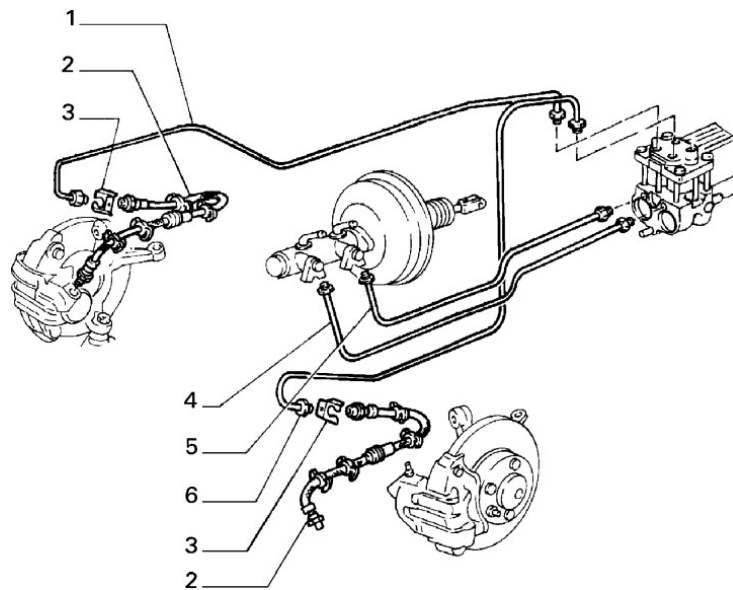

Hydraulic Brake Control With Antiskid

Section	Ref	Part Num	Description	Count	Variant	Note
33105/00/2	1	82450642	PIPE	1		
33105/00/2	2	82422139	PIPE	2		
33105/00/2	3	994922	CLIP	2		
33105/00/2	4	82450341	PIPE	1		
33105/00/2	5	82450638	PIPE	1		
33105/00/2	6	82450640	PIPE	1