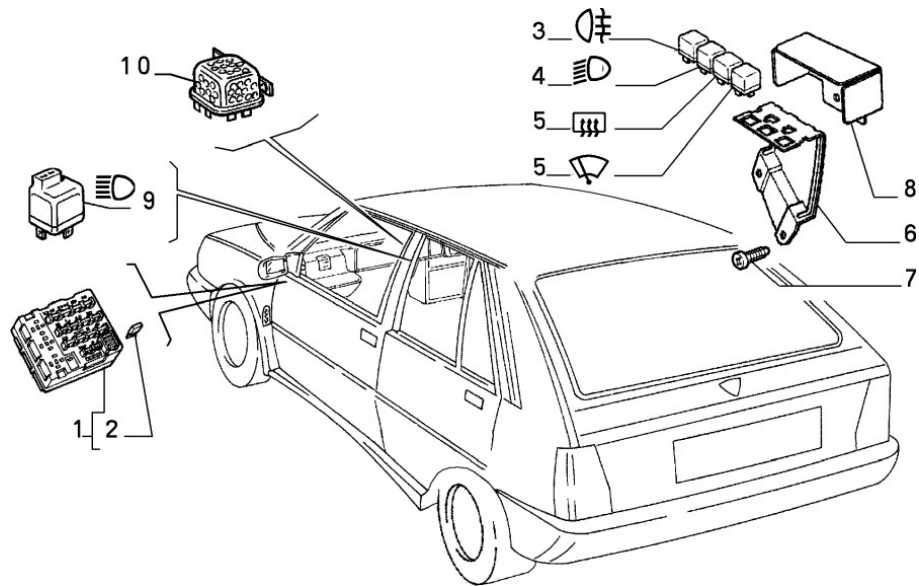

Interconnection And Remote Control Switch

Section	Ref	Part Num	Description	Count	Variant	Note
55502/00/1	1	5944360	FUSE HOLDER COMPL	1		
55502/00/1	1	5942795	BRANCH CONTROL UNIT COMPL	1	E949	
55502/00/1	2	11054890	FUSE 7,5A	1		
55502/00/1	2	11054990	FUSE 10A	1		
55502/00/1	2	11055190	FUSE 20A	1		
55502/00/1	2	11055290	FUSE 25A	1		
55502/00/1	2	11055390	FUSE 30A	1		
55502/00/1	3	82386115	RELAY	1	M3	
55502/00/1	4	7686774	RELAY	1		
55502/00/1	5	7686773	RELAY	2		
55502/00/1	6	82381058	BRACKET	1	M1, M2	
55502/00/1	6	82461025	BRACKET	1	M3, M4	
55502/00/1	7	15642607	SCREW	2		
55502/00/1	8	82461024	COVER	1		
55502/00/1	9	7686774	RELAY	1	M1	
55502/00/1	9	7686773	RELAY	1	M2, M3, M4	
55502/00/1	10	82428191	RESISTOR	1