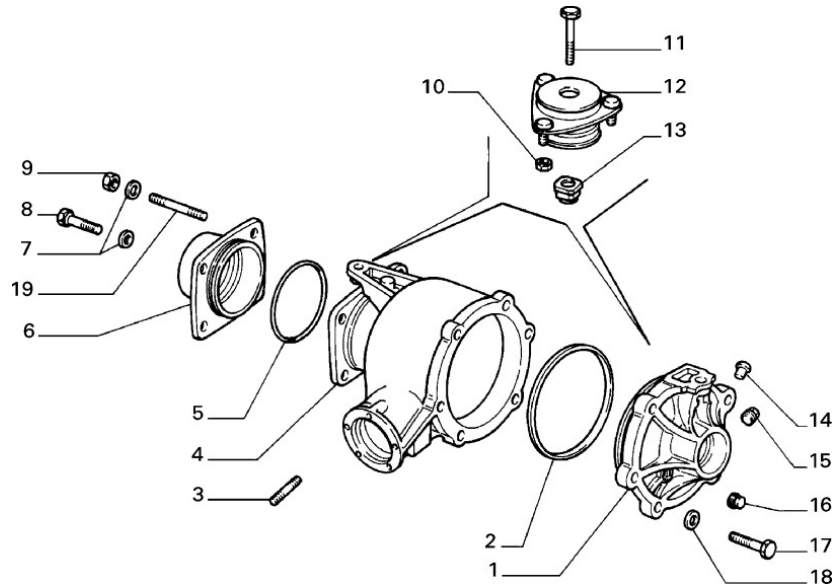

4x4 Rear Bridge And Gear Reduction

Section	Ref	Part Num	Description	Count	Variant	Note
27408/00/1	1	7552812	COVER LH	1		
27408/00/1	2	14467680	SEAL GASKET	1		
27408/00/1	3	13453921	STUD	5		
27408/00/1	4	7580912	SUPPORT	1		
27408/00/1	5	14465680	SEAL GASKET	1		
27408/00/1	6	7552813	COVER RH	1		
27408/00/1	7	10519621	PLAIN WASHER	6		
27408/00/1	8	16043824	SCREW	3		
27408/00/1	9	15501021	NUT	1		
27408/00/1	10	16104121	NUT	6		
27408/00/1	11	16196531	SCREW	2		
27408/00/1	12	82410101	PAD	2		
27408/00/1	13	82422884	NUT	2		
27408/00/1	14	7754404	VENT	1		
27408/00/1	15	14326211	PLUG	1		
27408/00/1	16	7740368	PLUG	1		C6528
27408/00/1	16	55189930	PLUG	1		D6528
27408/00/1	17	11307024	SCREW	6		
27408/00/1	18	12638621	PLAIN WASHER	6		
27408/00/1	19	13543421	STUD	1