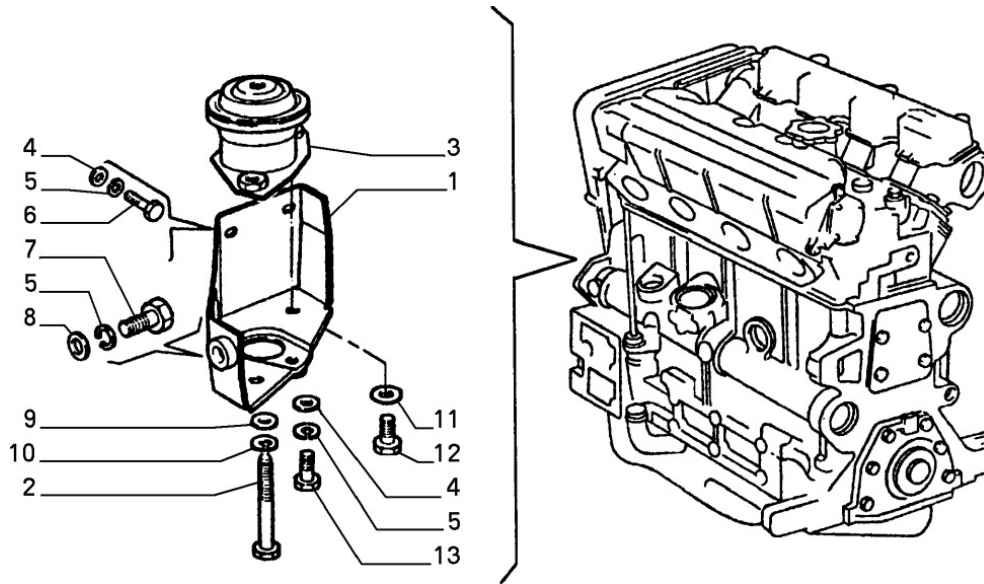

Front Engine Mount

Section	Ref	Part Num	Description	Count	Variant	Note
10002/01/2	1	82457458	SUPPORT	1		
10002/01/2	2	82453624	SCREW	1		
10002/01/2	3	82414823	PAD	1		
10002/01/2	4	14496507	PLAIN WASHER	3		
10002/01/2	5	12034574	LOCK WASHER	4		
10002/01/2	6	16187734	SCREW	2		
10002/01/2	7	16043824	SCREW	1		
10002/01/2	8	12647021	PLAIN WASHER	1		
10002/01/2	9	14496721	PLAIN WASHER	1		
10002/01/2	10	12034774	LOCK WASHER	1		
10002/01/2	11	12601474	LOCK WASHER	2		
10002/01/2	12	15970531	SCREW	2		
10002/01/2	13	16139921	SCREW	1