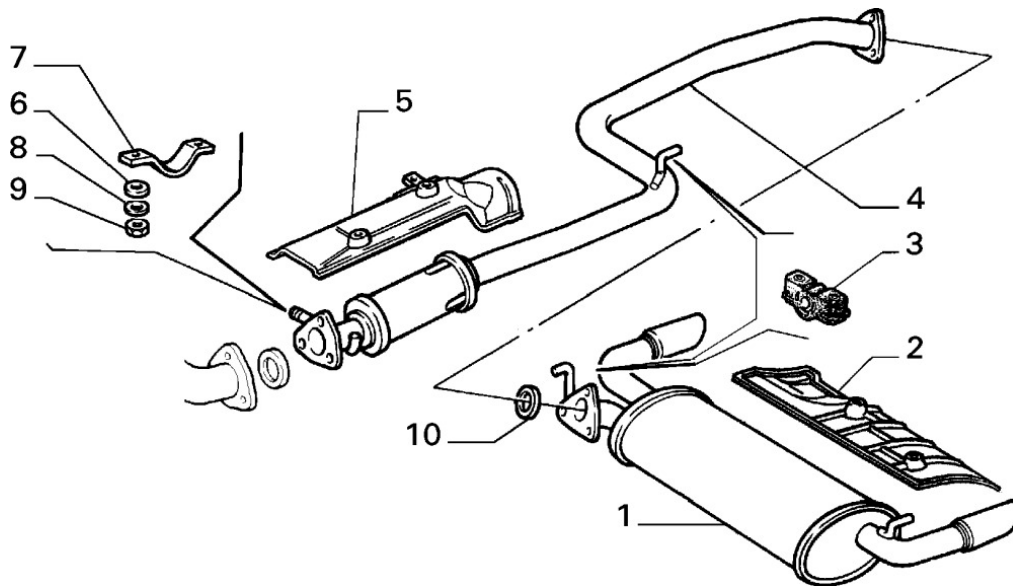

Exhaust Piping

Section	Ref	Part Num	Description	Count	Variant	Note
10258/00/2	1	82419031	AUXILIARY SILENCER	1	M1, M2	
10258/00/2	1	82454254	AUXILIARY SILENCER	1	M4	
10258/00/2	2	82458574	PROTECTION	1	M4	
10258/00/2	3	82418333	SUPPORT	4		
10258/00/2	4	82418213	SILENCER	1		
10258/00/2	5	82419818	PROTECTION	1		
10258/00/2	6	12643721	PLAINE WASHER	2		
10258/00/2	7	82430843	BRACKET	1		
10258/00/2	8	12601274	LOCK WASHER	11		
10258/00/2	9	15896211	NUT	2		
10258/00/2	10	82407147	RING	1