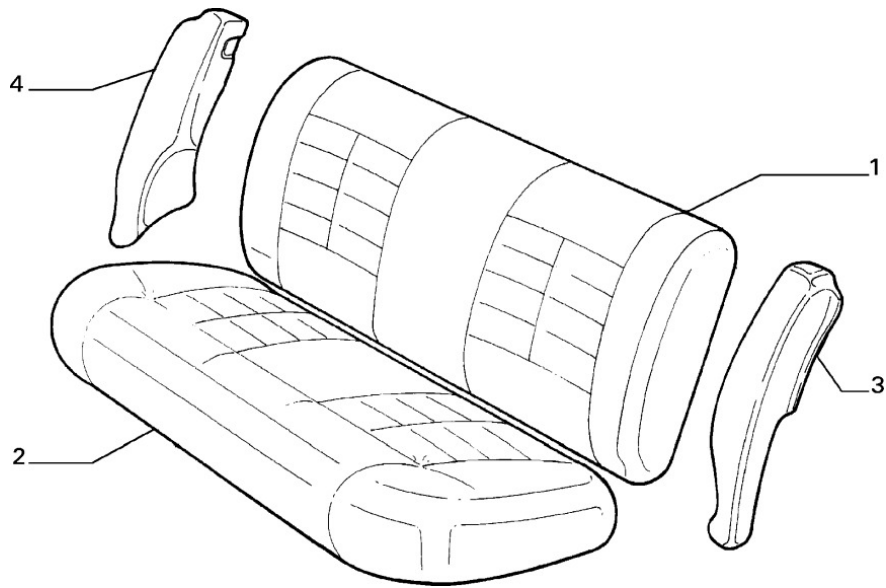

Back Seat Covers

<u>Section</u>	<u>Ref</u>	<u>Part Num</u>	<u>Description</u>	<u>Count</u>	<u>Variant</u>	<u>Note</u>
70615/00/1	1	176431461	COVERING	1		C9580, SED-165
70615/00/1	1	176431463	COVERING	1		D9580, SED-360
70615/00/1	2	176431261	COVERING	1		C9580, SED-165
70615/00/1	2	176431263	COVERING	1		D9580, SED-360
70615/00/1	3	176407162	COVERING LH	1		C9580, SED-165
70615/00/1	3	176407164	COVERING LH	1		D9580, SED-360
70615/00/1	4	176402862	COVERING RH	1		C9580, SED-165
70615/00/1	4	176402864	COVERING RH	1		D9580, SED-360