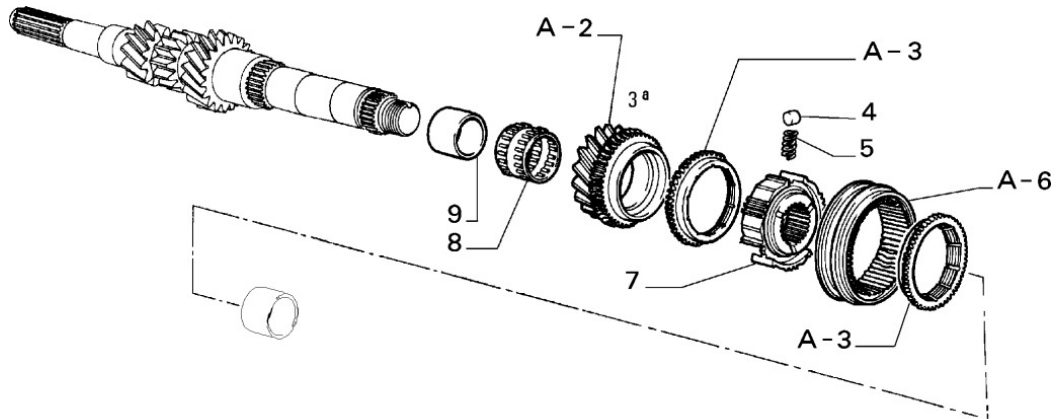

Transmission Gears

Section	Ref	Part Num	Description	Count	Variant	Note
21215/00/2	1	95720272	KIT GEARS	1	M1	C8880
21215/00/2	2	7658114	GEAR 3A VEL	1	M2	D8880
21215/00/2	2	7642302	GEAR 3A VEL	1	M3, M4	
21215/00/2	3	7639268	SYNCHRONIZER	2	M2	D8880
21215/00/2	3	7639268	SYNCHRONIZER	2	M3, M4	
21215/00/2	4	14481570	ROLLER	3		
21215/00/2	5	7575788	SPRING	3		
21215/00/2	6	7629334	SLEEVE	1	M2	D8880
21215/00/2	6	7629334	SLEEVE	1	M3, M4	
21215/00/2	7	7565141	HUB	1		C9127
21215/00/2	7	7635290	HUB	1		D9127
21215/00/2	8	5953097	ROLLER CAGE	1		
21215/00/2	9	7565160	BUSH	1