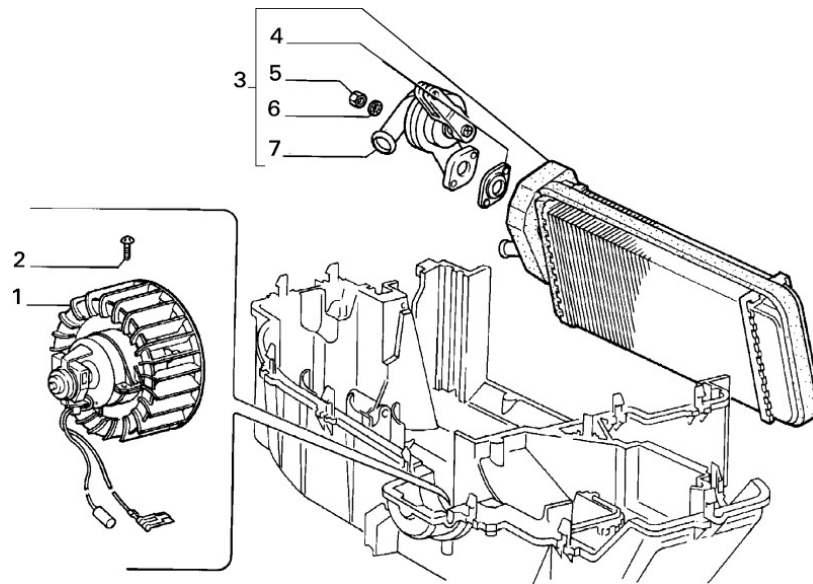

Heater Fan And Heater Valve

Section	Ref	Part Num	Description	Count	Variant	Note
50102/00/2	1	82343615	ELECTRIC MOTOR	1		
50102/00/2	2	15688201	SCREW	1		
50102/00/2	3	82366861	RADIATOR COMPL	1		
50102/00/2	4	82359628	SEAL GASKET	1		
50102/00/2	5	15896211	NUT	2		
50102/00/2	6	12601274	LOCK WASHER	2