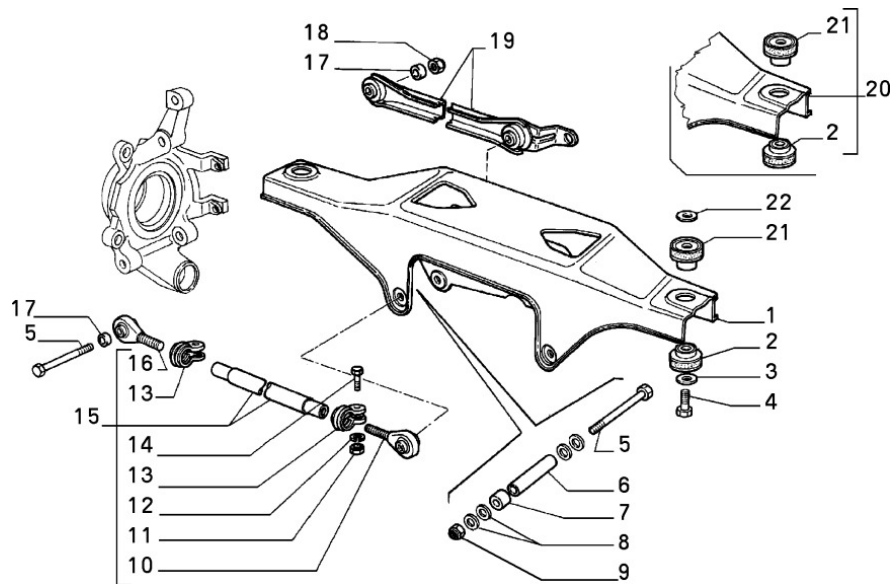

Rear Subframe

Section	Ref	Part Num	Description	Count	Variant	Note
44305/00/2	1	82456495	CROSSRAIL	1	M3, M4	
44305/00/2	2	82424668	PAD	2		
44305/00/2	3	12601574	LOCK WASHER	2		
44305/00/2	4	82415451	SCREW	2		
44305/00/2	5	16125431	SCREW	2		
44305/00/2	6	82416728	SPACER	1		
44305/00/2	7	82434170	SPACER	2		
44305/00/2	8	82284101	PLAIN WASHER	6		
44305/00/2	9	15503721	NUT	2		
44305/00/2	10	82356217	THREADED BUSH	2		
44305/00/2	11	16100811	NUT	4		
44305/00/2	12	12601374	LOCK WASHER	4		
44305/00/2	13	82356220	CLAMP	4		
44305/00/2	14	16043824	SCREW	4		
44305/00/2	15	82409594	ROD COMPL	2		
44305/00/2	16	82356216	THREADED BUSH	2		
44305/00/2	17	82444486	PLAIN WASHER	4		
44305/00/2	18	15503721	NUT	2		
44305/00/2	19	82409591	ROD RH	1	M1	C8880
44305/00/2	19	82441326	ROD RH	1	M2, M3, M4	D8880
44305/00/2	19	82409592	ROD LH	1	M1	C8880
44305/00/2	19	82441327	ROD LH	1	M2, M3, M4	D8880
44305/00/2	20	82408572	CROSSRAIL COMPL	1	M1, M2	
44305/00/2	21	82424667	PAD	2		
44305/00/2	22	13550421	PLAIN WASHER	6