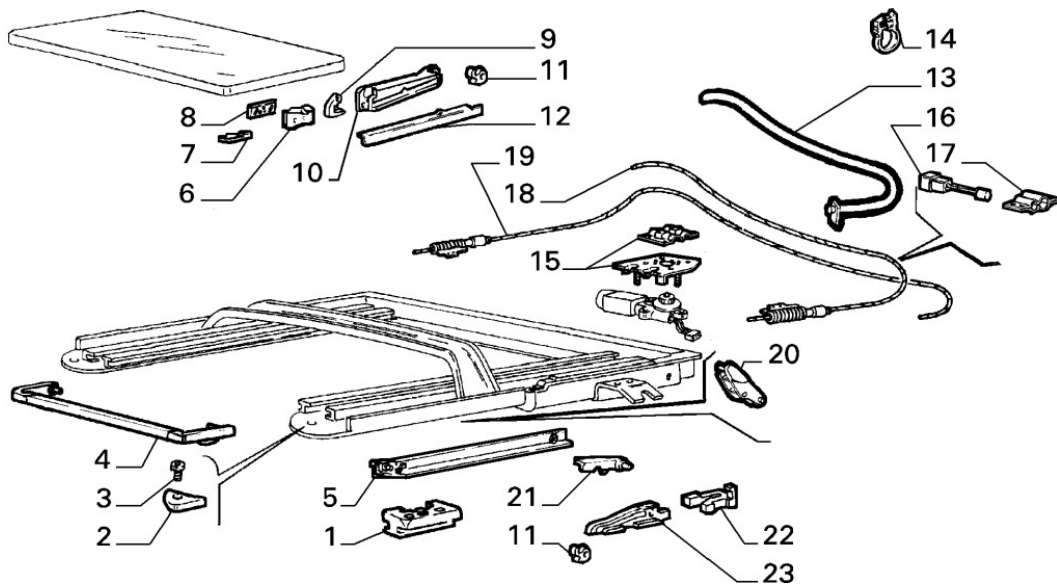

Sunroof Assembly

Section	Ref	Part Num	Description	Count	Variant	Note
70122/01/2	1	82458464	COVER RH	1		
70122/01/2	1	82458463	COVER LH	1		
70122/01/2	2	82458460	PLATE RH	1		
70122/01/2	2	82458459	PLATE LH	1		
70122/01/2	3	82458458	CONNECTION CLAMP	2		
70122/01/2	4	82458457	SPOILER	1		
70122/01/2	5	82458462	STRUT RH	1		
70122/01/2	5	82458461	STRUT LH	1		
70122/01/2	6	82458445	SUPPORT RH	1		
70122/01/2	6	82458444	SUPPORT LH	1		
70122/01/2	7	82458455	CAM RH	1		
70122/01/2	7	82458454	CAM LH	1		
70122/01/2	8	82458447	RECORDER RH	1		
70122/01/2	8	82458446	RECORDER LH	1		
70122/01/2	9	82458449	STOP RH	1		
70122/01/2	9	82458448	STOP LH	1		
70122/01/2	10	82458451	GUIDE RH	1		
70122/01/2	10	82458450	GUIDE LH	1		
70122/01/2	11	82458471	SPLINED BUSH	1		
70122/01/2	12	82458453	PROTECTION RH	1		
70122/01/2	12	82458452	PROTECTION LH	1		
70122/01/2	13	82458485	SHEATH LH	1		
70122/01/2	14	82458481	STRAP	1		
70122/01/2	15	82458480	COVER	1		
70122/01/2	16	82458483	SWITCH	3		
70122/01/2	17	82458484	SUPPORT	6		
70122/01/2	18	82458490	WIRE LH	1