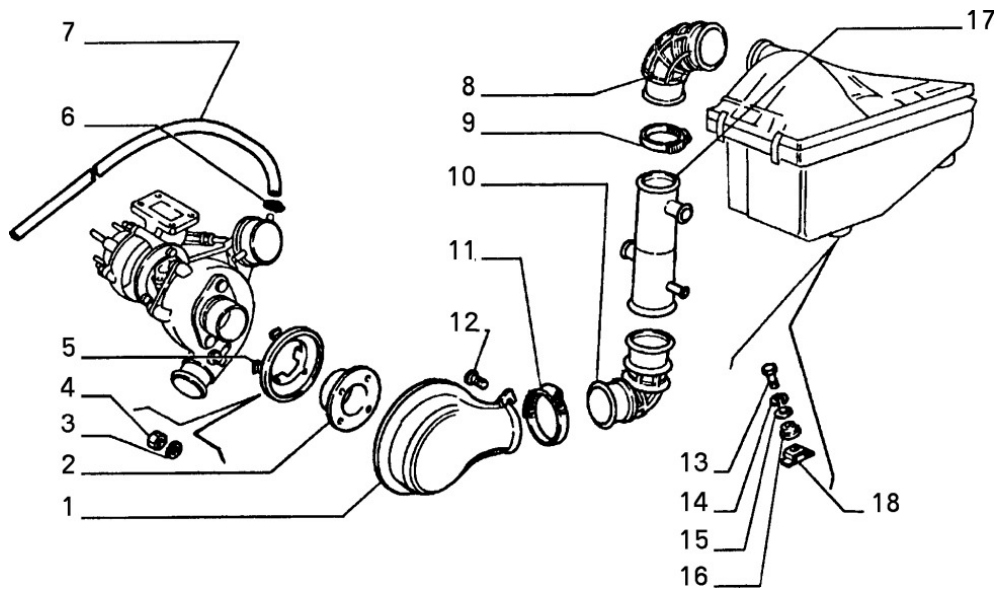

Turbocharger Piping

Section	Ref	Part Num	Description	Count	Variant	Note
10247/01/1	1	82440348	AIR INTAKE	1	M2	
10247/01/1	1	82450893	AIR INTAKE	1	M3	
10247/01/1	1	82459087	AIR INTAKE	1	M4	
10247/01/1	2	82440334	SEAL GASKET	1		
10247/01/1	3	12601174	LOCK WASHER	4		
10247/01/1	4	15896411	NUT	4		
10247/01/1	5	82440333	RING	1		
10247/01/1	6	13000290	COLLAR	2		
10247/01/1	7	19036387	HOSE	M	M2	
10247/01/1	7	82453155	HOSE	1	M3, M4	
10247/01/1	8	82440353	SLEEVE	1		
10247/01/1	9	13000890	COLLAR	6		
10247/01/1	10	82458914	SLEEVE	1		
10247/01/1	11	13000990	COLLAR DIAM=60-80	6		
10247/01/1	11	13001190	COLLAR DIAM=80-100	1		
10247/01/1	12	10902224	SCREW	2		
10247/01/1	13	10902624	SCREW	1		
10247/01/1	14	12601274	LOCK WASHER	3		
10247/01/1	15	12640601	PLAIN WASHER	3		
10247/01/1	16	82429519	SPACER	3		
10247/01/1	17	82440354	PIPE	1	M2	
10247/01/1	17	82451371	PIPE	1	M3	
10247/01/1	17	82477572	PIPE	1	M4	
10247/01/1	18	14648290	NUT	1