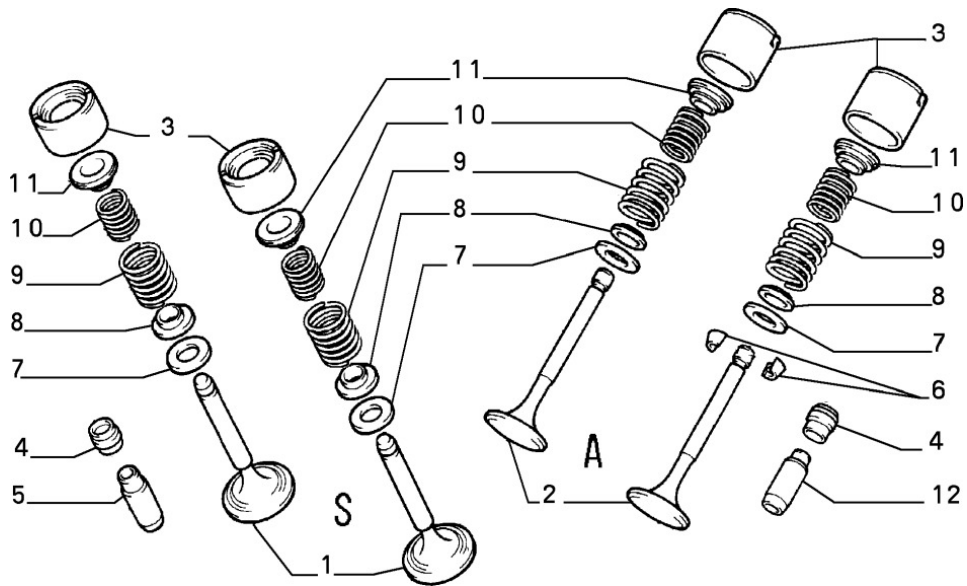

Valves

Section	Ref	Part Num	Description	Count	Variant	Note
10107/01/2	1	7650916	EXHAUST VALVE	8		
10107/01/2	2	7574739	INTAKE VALVE	8		C9673
10107/01/2	2	7722907	INTAKE VALVE	8		D9673
10107/01/2	3	4152447	TAPPET	16		
10107/01/2	4	7581344	SEAL	16		
10107/01/2	5	7611680	EX VALVE GUIDE +0.05	8		
10107/01/2	5	7611681	EX VALVE GUIDE +0.10	8		
10107/01/2	5	7611683	EX VALVE GUIDE +0.25	8		
10107/01/2	6	14196770	SEMI-CONE TAPPETS	32		
10107/01/2	7	4372020	PLAIN WASHER	16		
10107/01/2	8	7749577	CUP	16		
10107/01/2	9	55195448	SPRING	16		
10107/01/2	10	4134900	SPRING	16		
10107/01/2	11	4370133	CUP	16		
10107/01/2	12	7611680	IN VALVE GUIDE +0.05	8		C9673
10107/01/2	12	7616992	IN VALVE GUIDE +0.05	8		D9673
10107/01/2	12	7611681	IN VALVE GUIDE +0.10	8		C9673
10107/01/2	12	7616993	IN VALVE GUIDE +0.10	8		D9673
10107/01/2	12	7611683	IN VALVE GUIDE +0.25	8		C9673
10107/01/2	12	7616995	IN VALVE GUIDE +0.25	8		D9673