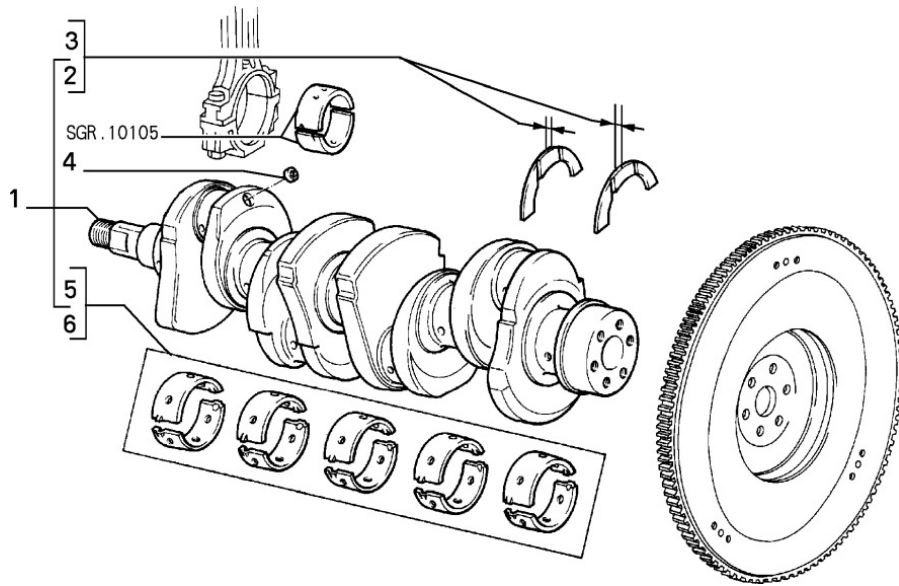

Crankshaft

Section	Ref	Part Num	Description	Count	Variant	Note
10103/00/1	1	5882234	CRANKSHAFT W/HALF-BEARINGS COMPL	1	M1, M2	
10103/00/1	1	5890247	CRANKSHAFT W/HALF-BEARINGS COMPL	1	M3, M4	
10103/00/1	2	5893266	SET OF HALF RINGS +0.000	S		
10103/00/1	3	5893267	SET OF HALF RINGS +0.127	S		
10103/00/1	4	14328201	PLUG	4		
10103/00/1	5	5882235	HALF BEARING SET - 0.000	S		
10103/00/1	6	5882236	HALF BEARING SET - 0.254 -0.254	S		
10103/00/1	6	5882237	HALF BEARING SET - 0.508 -0.508	S