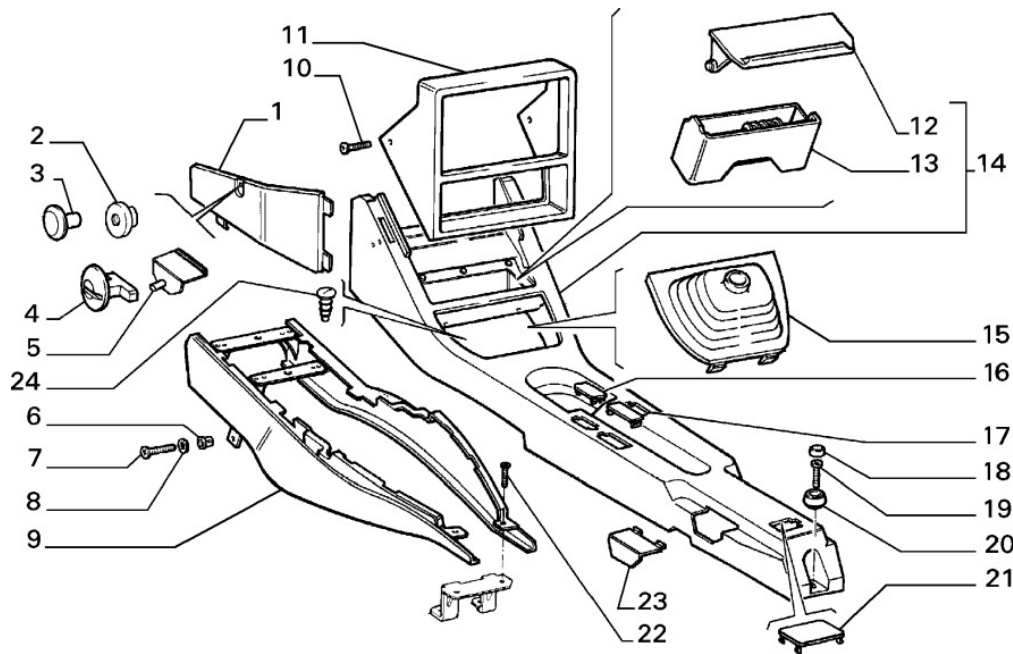

Dashboard (Console)

Section	Ref	Part Num	Description	Count	Variant	Note
70504/00/1	1	176260460	LID RH	1		C8677, COL-004
70504/00/1	1	176362360	LID LH	1		C8677, COL-004
70504/00/1	1	176509380	LID RH	1		D8677, COL-050
70504/00/1	1	176509580	LID LH	1		D8677, COL-050
70504/00/1	2	176625980	KNOB	2		D8677
70504/00/1	3	82406852	PLUG	2		C8677
70504/00/1	4	82423511	BUTTON	2		C8677
70504/00/1	5	82442705	BRACKET	2		D8677
70504/00/1	6	14201980	PAD	2		
70504/00/1	7	10519201	PLAIN WASHER	2		
70504/00/1	8	15688101	SCREW	2		
70504/00/1	9	82424128	WALL	1		C8923
70504/00/1	9	82447354	WALL	1		D8923
70504/00/1	10	15687907	SCREW	2		
70504/00/1	11	176269380	CONTAINER	1		
70504/00/1	12	176269880	LID	1		
70504/00/1	13	82419408	PAN	1		
70504/00/1	14	176568060	CONSOLE COMPL	1		C9273
70504/00/1	14	176698260	CONSOLE COMPL	1		D9273
70504/00/1	15	176284160	BOOT	1		
70504/00/1	16	176284780	COVER	2		C9273
70504/00/1	16	176698480	COVER	2		D9273
70504/00/1	17	82396537	COVER	1		
70504/00/1	18	82372115	BOOT	1		
70504/00/1	19	13299611	SCREW	1