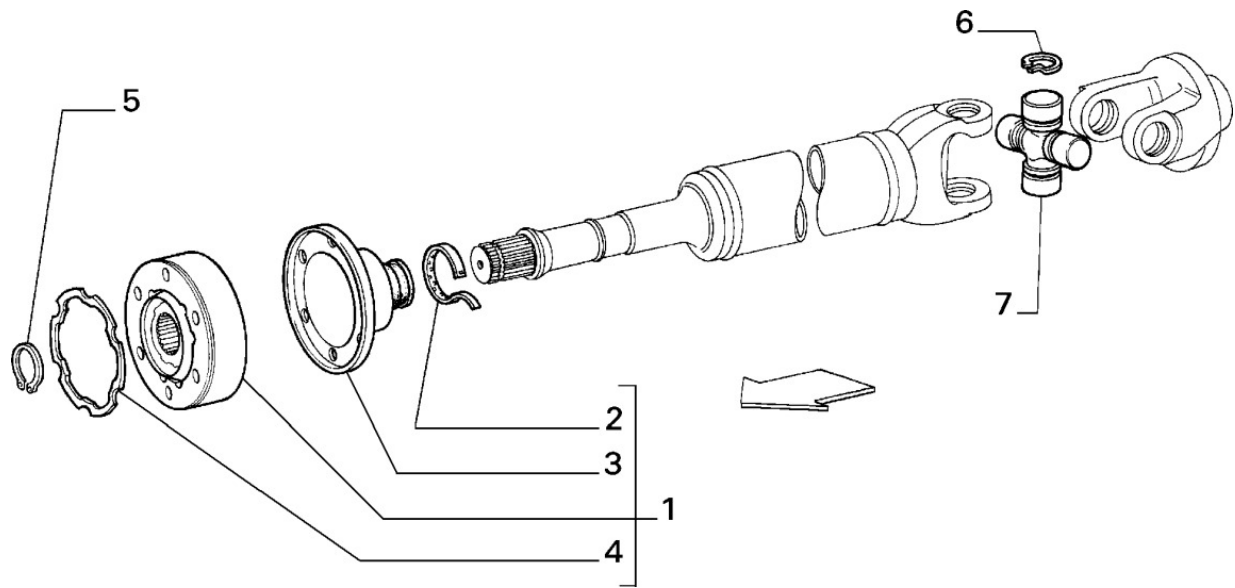

Transmission To Axle Propeller Shaft

Section	Ref	Part Num	Description	Count	Variant	Note
24301/00/2	1	9941092	CONSTANT VELOCITY UNIVERSAL JOINT COMPL	1		C8778
24301/00/2	2	13429308	COLLAR	1		C8778
24301/00/2	3	9941089	BOOT	1		C8778
24301/00/2	4	5990229	SEAL GASKET	1		C8778
24301/00/2	5	4315450	RETAINER	1		C8778
24301/00/2	6	882323	LOCKRING SP=1.50	1		C8778
24301/00/2	6	4625628	LOCKRING SP=1.53	1		C8778
24301/00/2	6	4625629	LOCKRING SP=1.56	1		C8778
24301/00/2	6	4625630	LOCKRING SP=1.59	1		C8778
24301/00/2	6	4625631	LOCKRING SP=1.62	1		C8778
24301/00/2	7	4625636	SPIDER	1		C8778