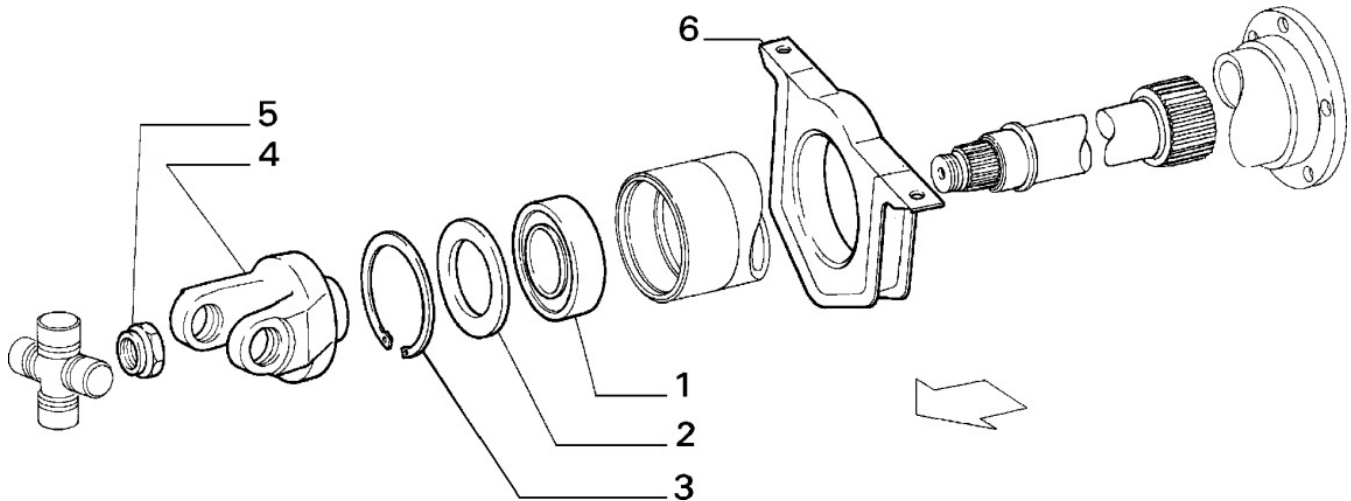

Transmission To Axle Propeller Shaft

Section	Ref	Part Num	Description	Count	Variant	Note
24301/00/7	1	28042330	BEARING	1		D8778
24301/00/7	2	4179637	PLAIN WASHER	1		D8778
24301/00/7	3	11061076	LOCKRING	1		D8778
24301/00/7	4	7533970	SLEEVE	1		D8778
24301/00/7	5	4593215	NUT	1		D8778
24301/00/7	6	7614125	SUPPORT	1		D8778