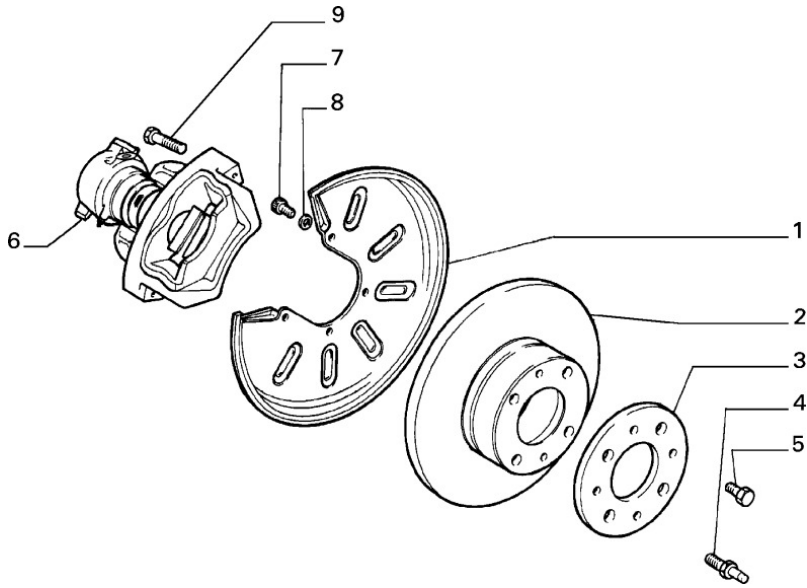

Rear Wheel Brakes

Section	Ref	Part Num	Description	Count	Variant	Note
33125/00/1	1	82411922	PROTECTION RH	1		
33125/00/1	1	82411921	PROTECTION LH	1		
33125/00/1	2	71738422	BRAKE DISC	2		
33125/00/1	2	71772272	BRAKE DISC CLASSIC LINE	2		
33125/00/1	3	4136475	SPACER	2		
33125/00/1	4	4221815	STUD	2		
33125/00/1	5	4142528	STUD	2		
33125/00/1	6	82390028	REAR CALIPER LH	1		
33125/00/1	6	82390029	REAR CALIPER RH	1		
33125/00/1	7	10979424	SCREW	3		
33125/00/1	8	12601274	LOCK WASHER	3		
33125/00/1	9	46417116	SCREW	4