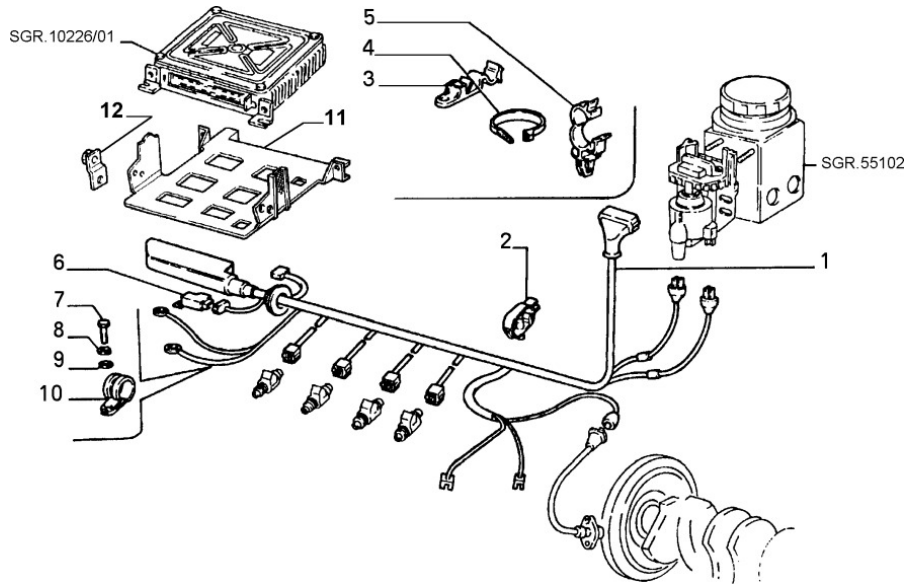

Injection System

Section	Ref	Part Num	Description	Count	Variant	Note
10225/01/2	1	82450294	CABLE HARNESS	1		
10225/01/2	2	82436759	CLIP	1		
10225/01/2	3	82409278	CLIP	1		
10225/01/2	4	14560187	STRAP	1		
10225/01/2	5	82452724	CLIP	1		
10225/01/2	6	7626476	RELAY	1		
10225/01/2	7	10979424	SCREW	2		
10225/01/2	8	12601274	LOCK WASHER	2		
10225/01/2	9	14496405	PLAIN WASHER	2		
10225/01/2	10	10442290	BRACKET	1		
10225/01/2	11	82424398	SUPPORT	1		
10225/01/2	12	82424130	BRACKET	1