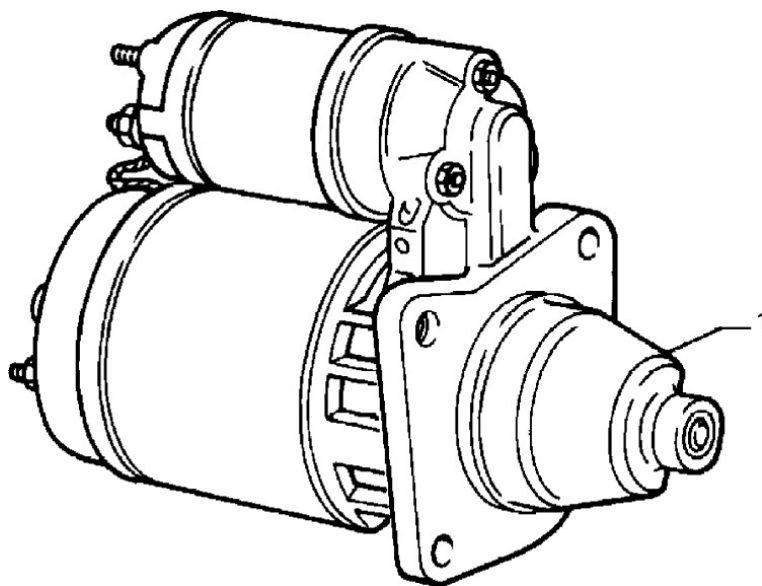

Starter Motor

Section	Ref	Part Num	Description	Count	Variant	Note
55201/00/1	1	5991832	STARTER MOTOR MARELLI	1	M1, M2	
55201/00/1	1	7589411	STARTER MOTOR BOSCH	1	M1, M2	
55201/00/1	1	7588942	STARTER MOTOR MARELLI	1	M3, M4	C9619
55201/00/1	1	7626281	STARTER MOTOR MARELLI	1	M3, M4	D9619