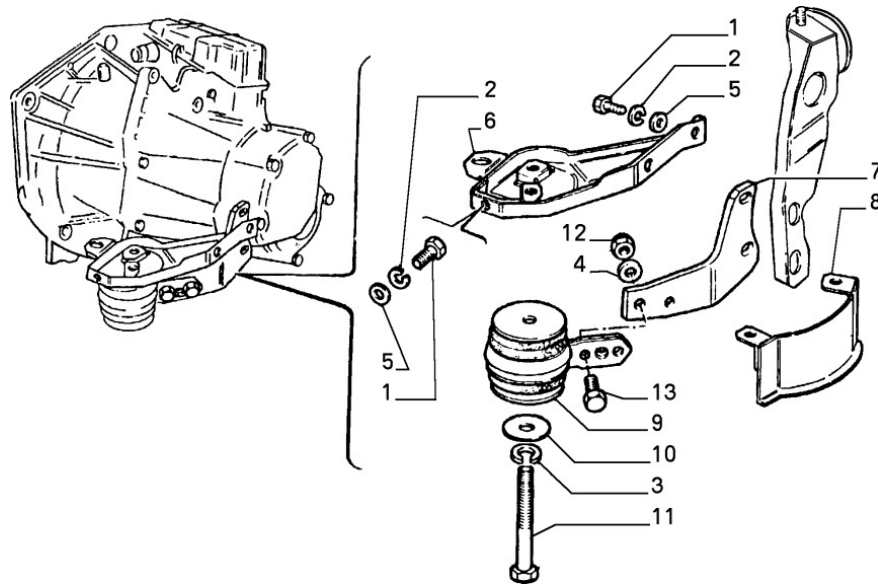

Power Plant Suspensions

Section	Ref	Part Num	Description	Count	Variant	Note
10002/01/5	1	16043424	SCREW	3		
10002/01/5	2	12034574	LOCK WASHER	3		
10002/01/5	3	12034774	LOCK WASHER	1		
10002/01/5	4	12626201	PLAIN WASHER	2		
10002/01/5	5	14496507	PLAIN WASHER	3		
10002/01/5	6	82419626	BRACKET	1		
10002/01/5	7	82425427	BRACKET	1		
10002/01/5	8	82438630	PROTECTION	1	M3	
10002/01/5	9	82418651	PAD	1		
10002/01/5	10	82418648	PLAIN WASHER	1		
10002/01/5	11	16241124	SCREW	1		
10002/01/5	12	15503721	NUT	2		
10002/01/5	13	46544419	SCREW	2