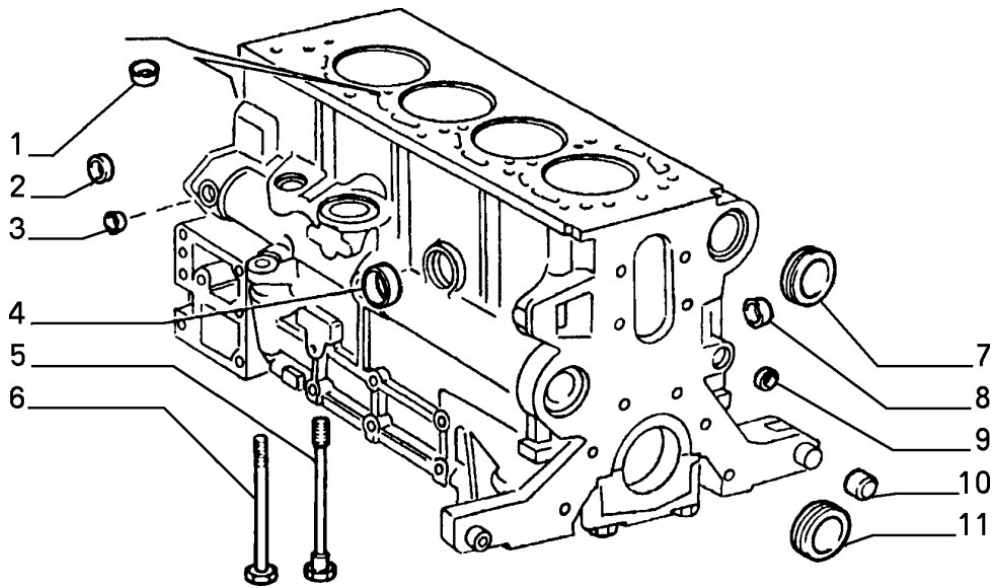

Cylinder Block Plugs

Section	Ref	Part Num	Description	Count	Variant	Note
10101/01/3	1	14328101	PLUG	2		D9486
10101/01/3	2	7690955	PLUG	2		
10101/01/3	3	14329901	PLUG DIAM=40	3		
10101/01/3	4	14329101	PLUG	2		
10101/01/3	5	5990959	SCREW	2		
10101/01/3	6	7732070	SCREW	8		
10101/01/3	7	7576017	PLUG	2		C64
10101/01/3	7	60807328	PLUG	2		D64
10101/01/3	8	10158601	PLUG DIAM=16	2		
10101/01/3	8	14328901	PLUG DIAM=25	4		C6528
10101/01/3	8	55189943	PLUG DIAM=25	4		D6528
10101/01/3	10	10158701	PLUG DIAM=18	1		
10101/01/3	11	877205	DOWEL	2		
10101/01/3	12	7768985	PLUG	1		Not in illustration