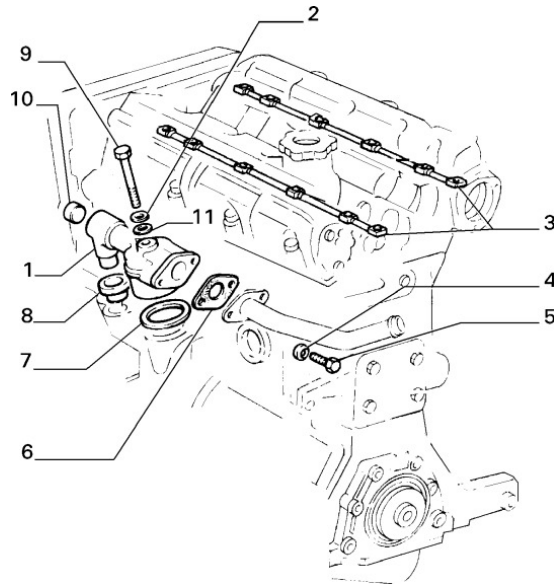

Lubrication System

Section	Ref	Part Num	Description	Count	Variant	Note
10301/00/1	1	7553215	BODY	1	M1, M2	C9116
10301/00/1	1	7648829	BODY	1	M1, M2	D9116
10301/00/1	1	7648829	BODY	1	M3	
10301/00/1	1	7671099	BODY	1	M4	
10301/00/1	2	10260051	SEAL GASKET	1	M1, M2	C9116
10301/00/1	2	10297760	SEAL GASKET	1	M1, M2	D9116
10301/00/1	2	10297760	SEAL GASKET	1	M3, M4	
10301/00/1	3	7575477	PIPE	2	M4	
10301/00/1	4	11194379	LOCK WASHER	3		
10301/00/1	5	10902224	SCREW	2	M1, M2, M3	
10301/00/1	5	10902124	SCREW	1	M4	
10301/00/1	6	7625743	SEAL GASKET	1		
10301/00/1	7	7724489	SEAL GASKET	1		
10301/00/1	8	46402954	SEAL GASKET	1		
10301/00/1	9	16046221	SCREW	1	M1, M2	C9116
10301/00/1	9	60807947	SCREW	1	M1, M2	D9116
10301/00/1	9	46430336	SCREW	1	M3, M4	
10301/00/1	10	14328701	PLUG	1		
10301/00/1	11	12639724	PLAIN WASHER	1	M4