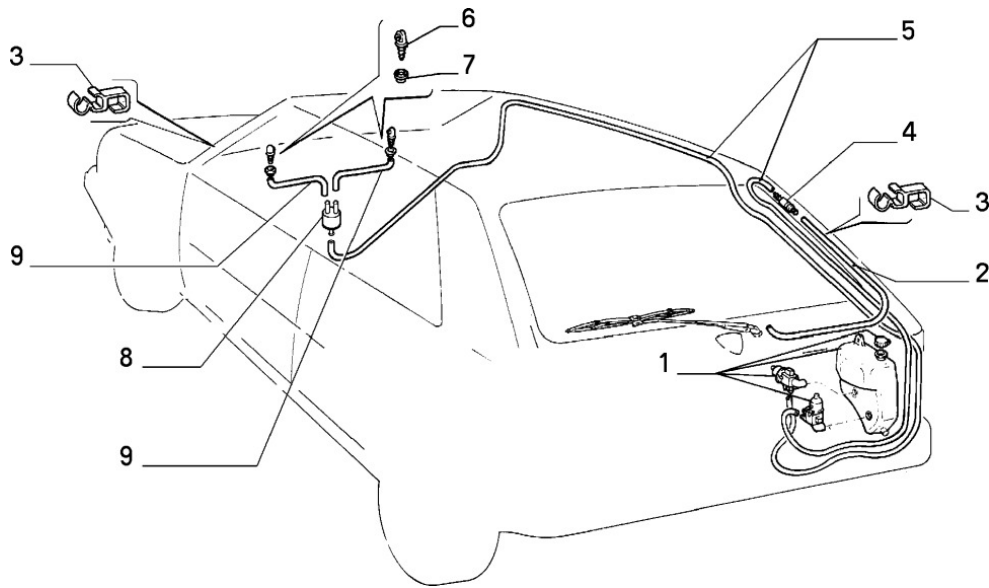

Windscreen Washers

Section	Ref	Part Num	Description	Count	Variant	Note
55514/00/3	1	82473448	TANK	1		
55514/00/3	2	19054887	HOSE	M		
55514/00/3	3	82365444	CLIP	4		C8633
55514/00/3	3	82436195	CLIP	4		D8633
55514/00/3	4	14583180	CONNECTION	1		
55514/00/3	5	19052980	HOSE	M		
55514/00/3	6	4400321	JET	2		C8633
55514/00/3	6	82432428	JET	2		D8633
55514/00/3	7	4289603	BUSH	2		
55514/00/3	8	7556159	CONNECTION	1		C8633
55514/00/3	8	4351632	CONNECTION	1		D8633
55514/00/3	9	19054887	HOSE	M		C8633
55514/00/3	9	19052980	HOSE	M		D8633