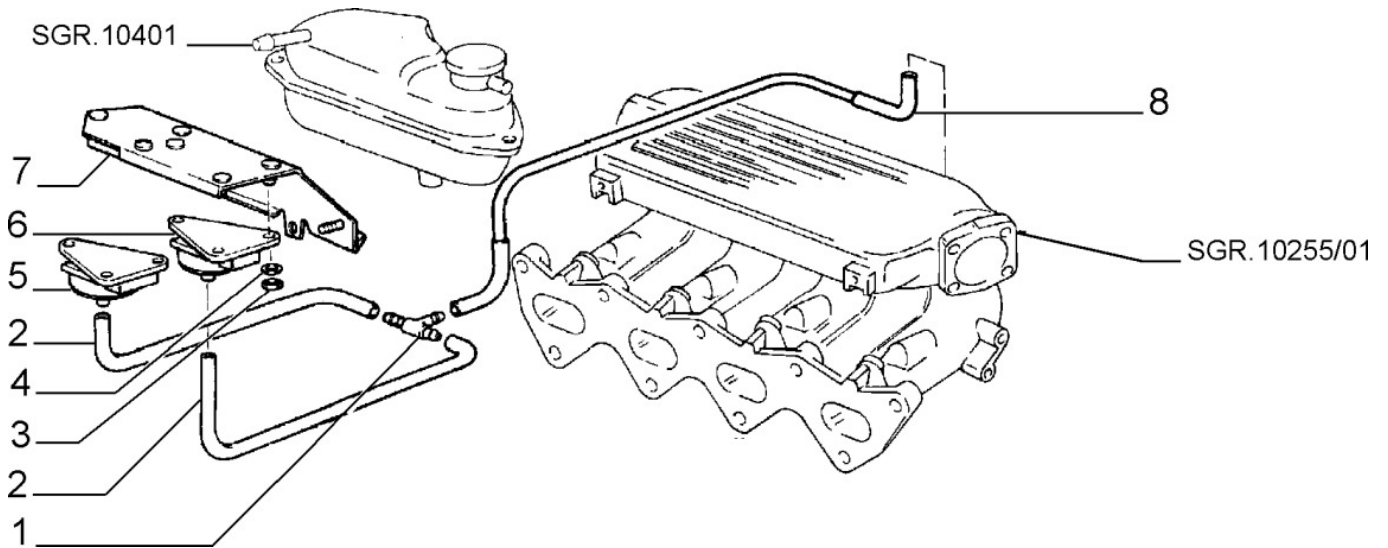

Inlet Pressure Transducers

Section	Ref	Part Num	Description	Count	Variant	Note
10225/01/1	1	14583087	CONNECTION	1		
10225/01/1	2	82427892	HOSE	2		
10225/01/1	3	15896411	NUT	8		
10225/01/1	4	12637807	PLAIN WASHER	8		
10225/01/1	5	7633006	SENDING UNIT	1		
10225/01/1	6	7654436	SENDING UNIT	1		
10225/01/1	7	82449009	BRACKET	1		
10225/01/1	8	82453522	HOSE	1