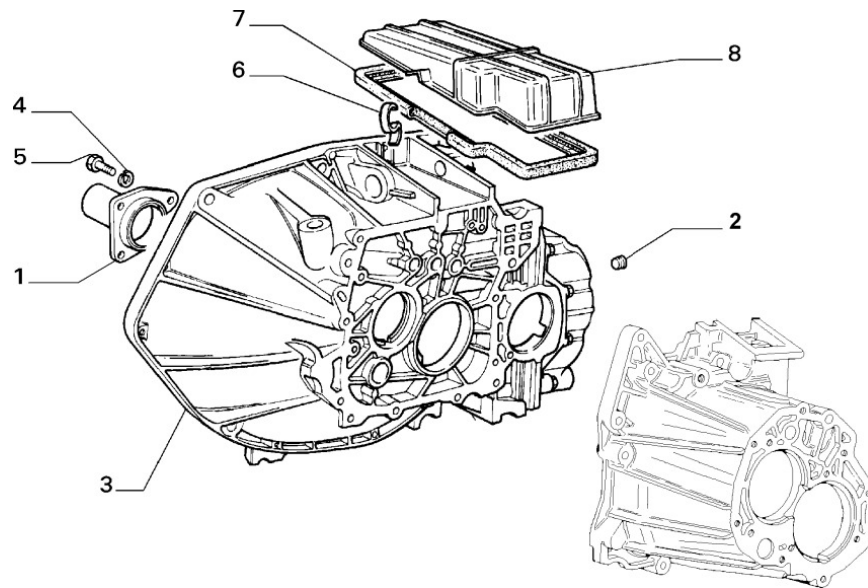

Transmission Bellhousing

Section	Ref	Part Num	Description	Count	Variant	Note
21207/00/1	1	46411951	COVER COMPL	1	M1, M2	
21207/00/1	1	46411951	COVER COMPL	1	M3, M4	
21207/00/1	2	10269650	PLUG	1		
21207/00/1	3	7533841	SUPPORT	1	M1, M2	C8943
21207/00/1	3	7632549	SUPPORT	1	M1, M2	D8943, C9229
21207/00/1	3	7643310	SUPPORT	1	M1, M2	D9229
21207/00/1	3	7623544	SUPPORT	1	M3, M4	
21207/00/1	4	10519421	PLAIN WASHER	3		
21207/00/1	5	10902024	SCREW	3		
21207/00/1	6	5991801	SPRING	2		
21207/00/1	7	7546768	SEAL GASKET	1		
21207/00/1	8	7546769	COVER	1