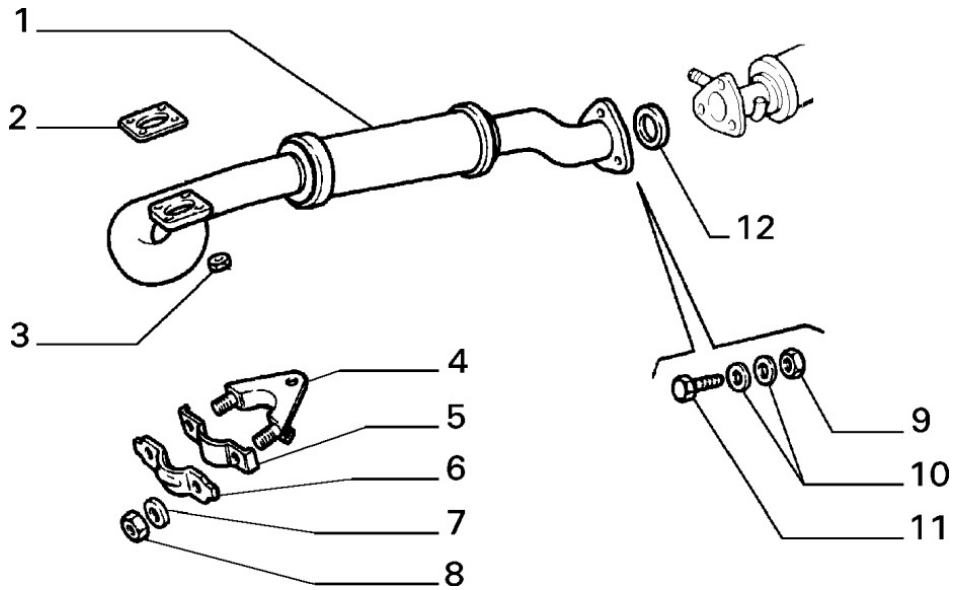

Downpipe

Section	Ref	Part Num	Description	Count	Variant	Note
10258/00/1	1	82463948	PIPE	1	M4	
10258/00/1	1	82417714	PIPE	1	M1, M2	
10258/00/1	2	82473210	SEAL GASKET	1		
10258/00/1	3	71748828	NUT	4		
10258/00/1	4	82407885	BRACKET	1		
10258/00/1	5	82407886	BRACKET	1		
10258/00/1	6	82430843	BRACKET	1		
10258/00/1	7	12643721	PLAIN WASHER	2		
10258/00/1	8	15896211	NUT	2		
10258/00/1	9	16100811	NUT	10		
10258/00/1	10	12601374	LOCK WASHER	6		
10258/00/1	11	16044024	SCREW	6		
10258/00/1	12	82407147	RING	1