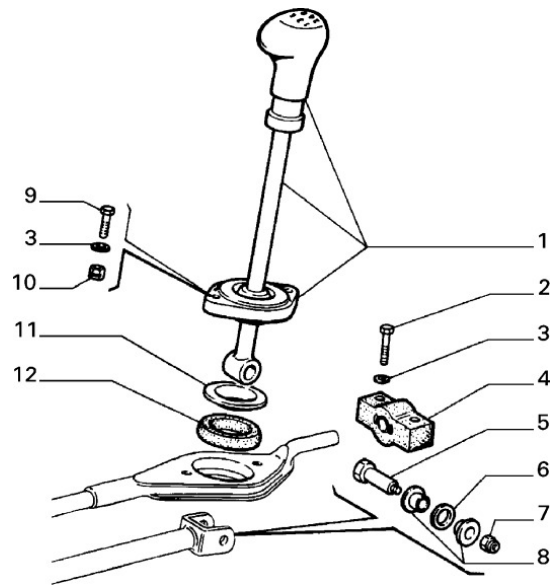

Transmission Outer Controls

Section	Ref	Part Num	Description	Count	Variant	Note
21221/00/1	1	176162880	LEVER	1		
21221/00/1	2	10902824	SCREW	2		
21221/00/1	3	12643721	PLAIN WASHER	4		
21221/00/1	4	82359494	PAD	1		
21221/00/1	5	82399343	SCREW	1		
21221/00/1	6	5945784	LOCK WASHER	1		
21221/00/1	7	12574211	NUT	1		
21221/00/1	8	82415465	BUSH	2		
21221/00/1	9	10902624	SCREW	2		
21221/00/1	10	15896211	NUT	2		
21221/00/1	11	82410675	CUP	1		
21221/00/1	12	4329050	LOCKRING	1