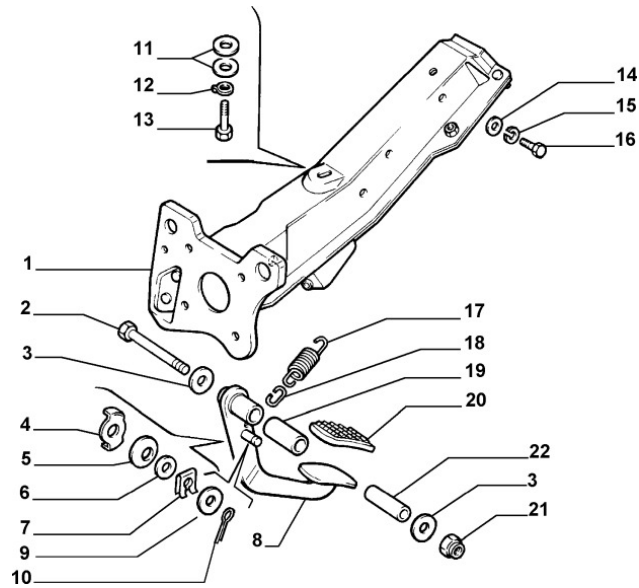

Brake Pedal Control

Section	Ref	Part Num	Description	Count	Variant	Note
33101/00/1	1	82417529	SUPPORT	1	M1, M2	
33101/00/1	1	82451678	SUPPORT	1	M3, M4	
33101/00/1	2	16045421	SCREW	1	M1, M2	
33101/00/1	2	16046024	SCREW	1	M3, M4	
33101/00/1	3	12642001	PLAIN WASHER	2		
33101/00/1	4	4100186	PLATE	1	M1, M2	
33101/00/1	5	12544579	LOCK WASHER	1	M1, M2	
33101/00/1	6	12638621	PLAIN WASHER	1	M1, M2	
33101/00/1	7	11064176	CLIP	1	M1, M2	
33101/00/1	8	82428376	PEDAL	1		
33101/00/1	9	12648301	PLAIN WASHER	1	M3, M4	
33101/00/1	10	10734301	SPLIT PIN	1	M3, M4	
33101/00/1	11	12647021	PLAIN WASHER	2		
33101/00/1	12	12601374	LOCK WASHER	1		
33101/00/1	13	16043824	SCREW	1		
33101/00/1	14	12646721	PLAIN WASHER	2		
33101/00/1	15	10516674	LOCK WASHER	2		
33101/00/1	16	46455187	SCREW	2		
33101/00/1	17	82305589	SPRING	1		
33101/00/1	18	82343132	HOOK	1		
33101/00/1	19	82334651	BUSH	1		
33101/00/1	20	82312887	PEDAL COVER	1		
33101/00/1	21	16104111	NUT	4		
33101/00/1	22	82334648	SPACER	1