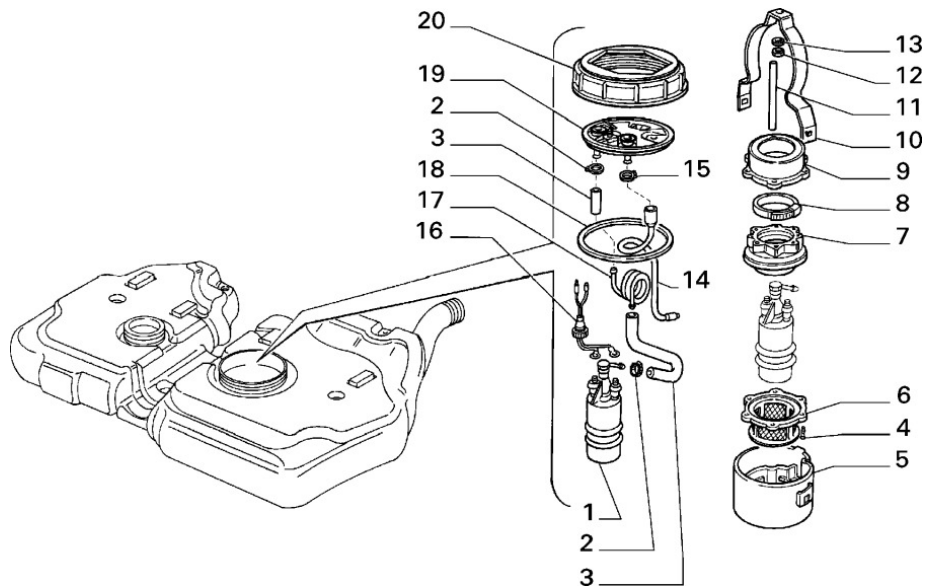

Fuel Pump

Section	Ref	Part Num	Description	Count	Variant	Note
10200/00/4	1	7637971	FUEL PUMP	1		
10200/00/4	2	12192690	COLLAR	10		
10200/00/4	3	19038786	HOSE	M		
10200/00/4	4	15671101	SCREW	6		
10200/00/4	5	82437259	PAN	1		
10200/00/4	6	82393601	PETROL FILTER	1		
10200/00/4	7	82393600	SEAL GASKET	1		
10200/00/4	8	13000890	COLLAR	1		
10200/00/4	9	82431745	COVER	1		
10200/00/4	10	82419564	SPRING	1		
10200/00/4	11	82420235	HOSE	1		
10200/00/4	12	10725911	NUT	1		
10200/00/4	13	12643721	PLAIN WASHER	1		
10200/00/4	14	82428942	HOSE	1		
10200/00/4	15	13000190	COLLAR	2		
10200/00/4	16	82425641	ELECTRIC CABLE	1		
10200/00/4	17	82421543	PIPE	1		
10200/00/4	18	82397492	SEAL GASKET	1		
10200/00/4	19	82419200	COVER	1		
10200/00/4	20	7638436	PLUG	1	M1, M2	
10200/00/4	20	7638436	PLUG	1	M4