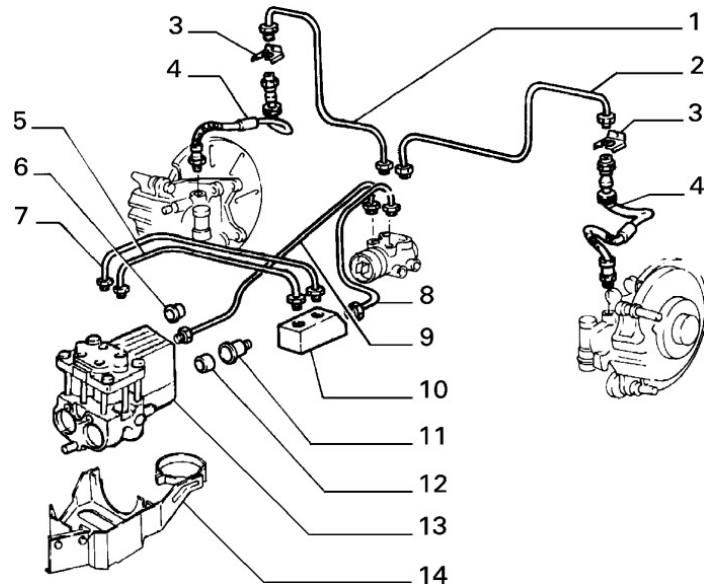

Hydraulic Brake Control With Antiskid

Section	Ref	Part Num	Description	Count	Variant	Note
33105/00/3	1	82450655	PIPE	1		
33105/00/3	2	82450653	PIPE	1		
33105/00/3	3	994922	CLIP	2		
33105/00/3	4	82430361	PIPE	2		
33105/00/3	5	82450648	PIPE	1		
33105/00/3	6	9944489	BOOT	1		
33105/00/3	7	82450644	PIPE	1		
33105/00/3	8	82456487	PIPE	1		
33105/00/3	9	82456489	PIPE	1		
33105/00/3	10	82456512	CONNECTION	1		
33105/00/3	11	82407499	CUP	3		
33105/00/3	12	82407497	PAD	3		
33105/00/3	13	82435091	PUMP	1		
33105/00/3	14	82451579	BRACKET	1