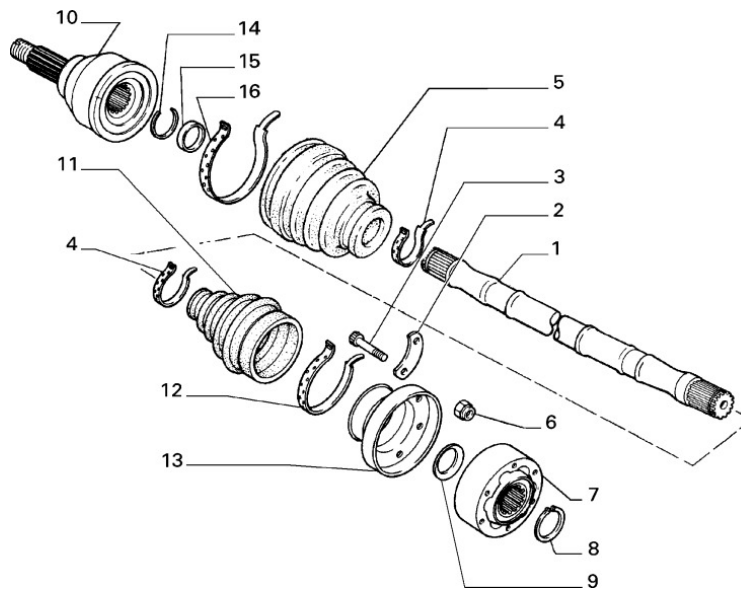

Front Axle And Axle Shafts

Section	Ref	Part Num	Description	Count	Variant	Note
27403/00/2	1	7540398	SHAFT	2	M1	C8880
27403/00/2	1	7640789	SHAFT	2	M2	D8880
27403/00/2	1	7640789	SHAFT	2	M3, M4	
27403/00/2	2	4315446	PLATE	6		
27403/00/2	3	4342726	SCREW	12		
27403/00/2	4	13429308	COLLAR	2	M1	C8880
27403/00/2	4	13429308	COLLAR	2	M2	D8880
27403/00/2	4	13429308	COLLAR	2	M3, M4	
27403/00/2	5	82483504	BOOT	2		
27403/00/2	6	15503621	NUT	12		
27403/00/2	7	46307103	CONSTANT VELOCITY UNIVERSAL JOINT	2		
27403/00/2	8	4315450	RETAINER	2		
27403/00/2	9	4315449	LOCK WASHER	2		
27403/00/2	10	82398183	CONSTANT VELOCITY UNIVERSAL JOINT	2	M1	C8880
27403/00/2	10	82440166	CONSTANT VELOCITY UNIVERSAL JOINT	2	M2	D8880
27403/00/2	10	7688157	CONSTANT VELOCITY UNIVERSAL JOINT	2	M3, M4	
27403/00/2	11	7546869	BOOT	2	M1	C8880
27403/00/2	11	82282140	BOOT	2	M2	D8880
27403/00/2	11	82282140	BOOT	2	M3, M4	
27403/00/2	12	4315447	STRAP	2	M1	C8880
27403/00/2	12	13429708	COLLAR	2	M2	D8880
27403/00/2	12	13429708	COLLAR	2	M3, M4	
27403/00/2	13	46307029	BOOT	2