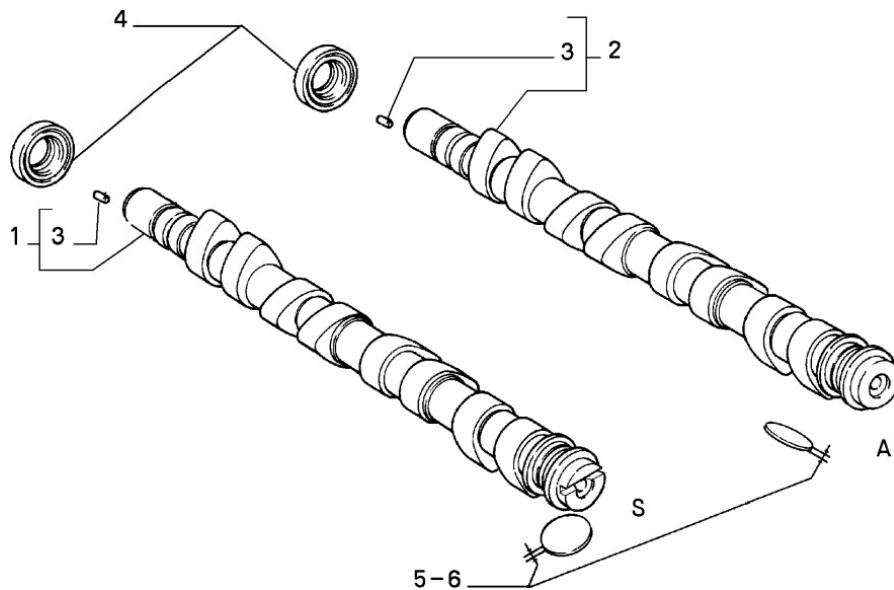

Camshafts

Section	Ref	Part Num	Description	Count	Variant	Note
10107/01/1	1	7646851	CAMSHAFT COMPL	1		
10107/01/1	2	7646086	CAMSHAFT COMPL	1		
10107/01/1	4	4130961	DOWEL	2		
10107/01/1	5	4152449	TAPPET PLATE SP=3.50	16		
10107/01/1	5	4204141	TAPPET PLATE SP=3.25	16		
10107/01/1	5	4204142	TAPPET PLATE SP=3.30	16		
10107/01/1	5	4204143	TAPPET PLATE SP=3.35	16		
10107/01/1	5	4204144	TAPPET PLATE SP=3.40	16		
10107/01/1	5	4204145	TAPPET PLATE SP=3.45	16		
10107/01/1	5	4152450	TAPPET PLATE SP=3.55	16		
10107/01/1	5	4152451	TAPPET PLATE SP=3.60	16		
10107/01/1	5	4152452	TAPPET PLATE SP=3.65	16		
10107/01/1	5	4152453	TAPPET PLATE SP=3.70	16		
10107/01/1	5	4152454	TAPPET PLATE SP=3.75	16		
10107/01/1	5	4152455	TAPPET PLATE SP=3.80	16		
10107/01/1	5	4152456	TAPPET PLATE SP=3.85	16		
10107/01/1	5	4152457	TAPPET PLATE SP=3.90	16		
10107/01/1	5	4152458	TAPPET PLATE SP=3.95	16		
10107/01/1	5	4152448	TAPPET PLATE SP=4.00	16		
10107/01/1	5	4152459	TAPPET PLATE SP=4.05	16		
10107/01/1	5	4152460	TAPPET PLATE SP=4.10	16		
10107/01/1	5	4152461	TAPPET PLATE SP=4.15	16		
10107/01/1	5	4152462	TAPPET PLATE SP=4.20	16		
10107/01/1	6	71753052	SEAL GASKET	2		
10107/01/1	6	4152463	TAPPET PLATE SP=4.25	16		
10107/01/1	6	4152464	TAPPET PLATE SP=4.30	16		
10107/01/1	6	4152465	TAPPET PLATE SP=4.35	16