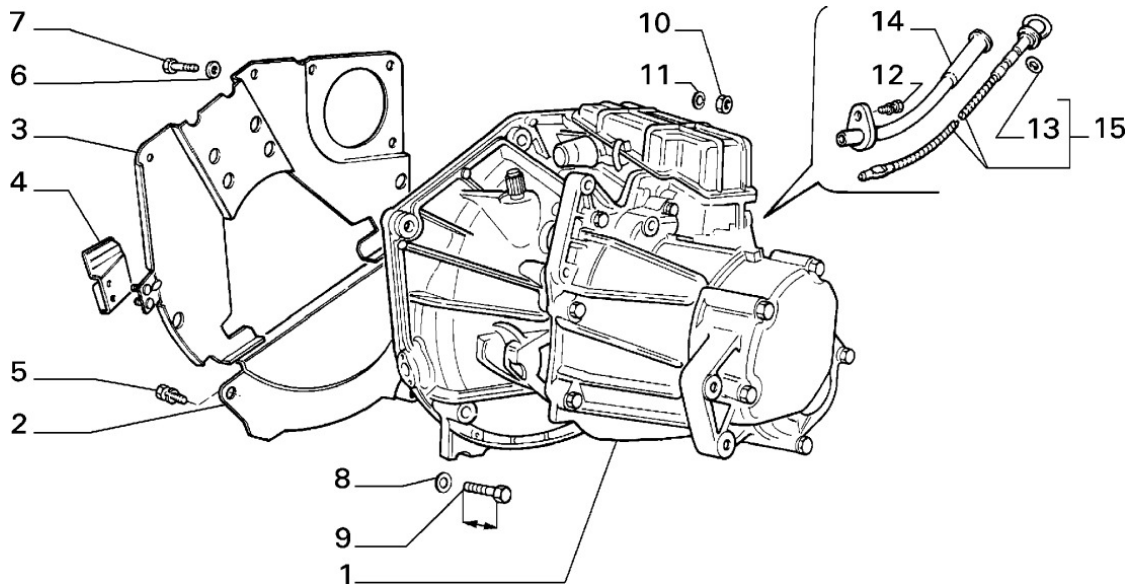

Transmission

Section	Ref	Part Num	Description	Count	Variant	Note
21200/00/1	1	95720192	TRANSMISSION	1	M1	C8880
21200/00/1	1	95720221	TRANSMISSION	1	M2	D8880, C9054
21200/00/1	1	95770196	TRANSMISSION	1	M2	D9054
21200/00/1	1	95720483	TRANSMISSION	1	M3	
21200/00/1	1	95720326	TRANSMISSION	1	M4	
21200/00/1	2	82427760	PROTECTION	1		
21200/00/1	3	82425340	PROTECTION	1		
21200/00/1	4	82411820	PROTECTION	1		
21200/00/1	5	14305124	SCREW	1		
21200/00/1	6	12646601	PLAIN WASHER	3		
21200/00/1	7	10902024	SCREW	3		
21200/00/1	8	10520021	PLAIN WASHER	3		
21200/00/1	9	15541124	SCREW L=85	2		
21200/00/1	9	15543021	SCREW L=80	1		
21200/00/1	10	16101511	NUT	1		
21200/00/1	11	12601574	LOCK WASHER	1		
21200/00/1	12	11612524	SCREW AND WASHER ASSY	1		
21200/00/1	13	14452980	SEAL GASKET	1		
21200/00/1	14	82426096	PIPE	1		
21200/00/1	15	82426095	LEVEL ROD COMPL	1