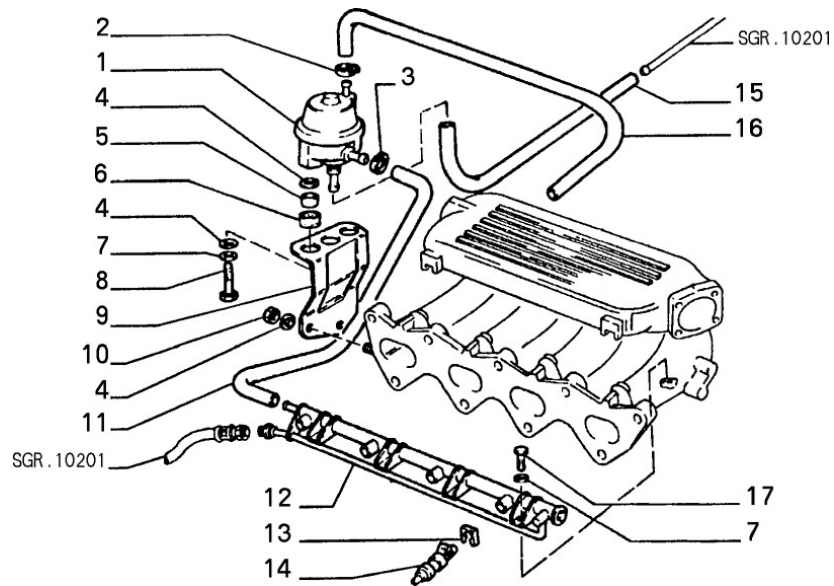

Fuel Pressure Regulator

Section	Ref	Part Num	Description	Count	Variant	Note
10226/01/2	1	7555041	PRESSURE REGULATOR	1		
10226/01/2	2	13432470	COLLAR	2		
10226/01/2	3	13000290	COLLAR	2		
10226/01/2	4	12643721	PLAIN WASHER	6		
10226/01/2	5	4130913	SPACER	2		
10226/01/2	6	7575420	PAD	2		
10226/01/2	7	11194379	LOCK WASHER	6		
10226/01/2	8	10902521	SCREW	2		
10226/01/2	9	7660880	BRACKET	1		
10226/01/2	10	15896211	NUT	2		
10226/01/2	11	19038786	HOSE	M		
10226/01/2	12	7575504	PIPE	1		
10226/01/2	13	5882856	CLIP	4		
10226/01/2	14	7654435	INJECTOR	4		
10226/01/2	15	19038786	HOSE	M		
10226/01/2	16	19016087	HOSE	1		
10226/01/2	17	10902124	SCREW	4