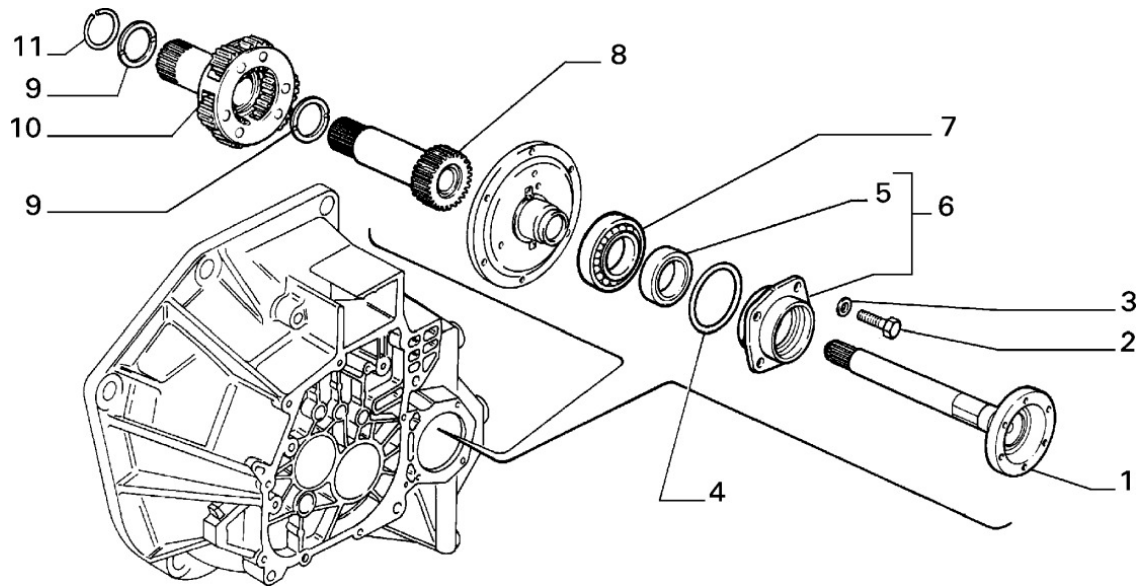

Differential Gears

Section	Ref	Part Num	Description	Count	Variant	Note
21220/00/1	1	7533872	SHAFT LH	1		C8645
21220/00/1	1	7589348	SHAFT LH	1		D8645
21220/00/1	2	16043634	SCREW	8		
21220/00/1	3	12601274	LOCK WASHER	8		
21220/00/1	4	14460880	SEAL GASKET	2		
21220/00/1	5	40003050	SEAL GASKET	1	M1, M2	C8645
21220/00/1	5	95720154	SEAL GASKET	1	M1, M2	D8645
21220/00/1	5	40004720	SEAL GASKET	1	M3, M4	
21220/00/1	6	82379531	COVER COMPL	1	M1, M2	C8645
21220/00/1	6	82379140	COVER COMPL	1	M1, M2	D8645
21220/00/1	6	7675007	COVER COMPL	1	M3, M4	
21220/00/1	7	7655061	BEARING	2		
21220/00/1	8	7579582	GEAR	1	M1, M2, M3	
21220/00/1	8	7663444	GEAR	1	M4	
21220/00/1	9	7533859	RETAINER	2		
21220/00/1	10	95720145	SUPPORT	1	M1, M2, M3	
21220/00/1	10	7663441	SUPPORT	1	M4	
21220/00/1	11	4391364	RETAINER	1