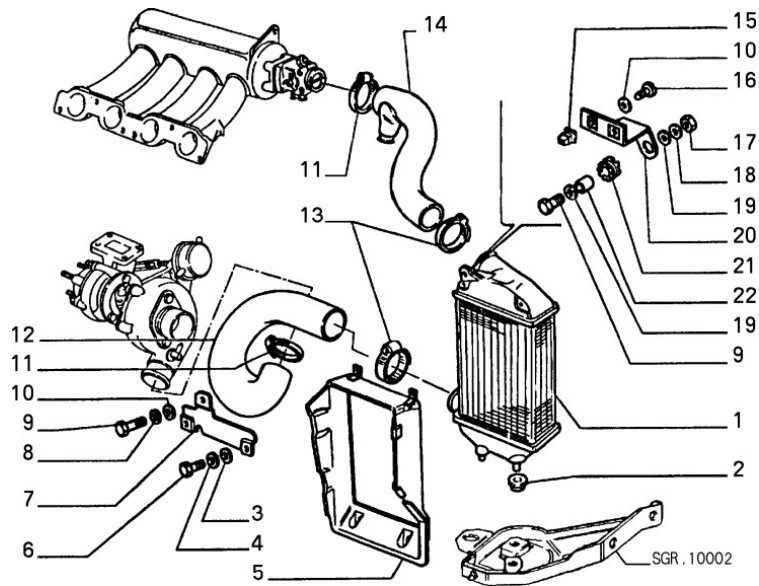

Intercooler

Section	Ref	Part Num	Description	Count	Variant	Note
10247/01/2	1	82454278	HEAT EXCHANGER	1	M2	
10247/01/2	1	82454278	HEAT EXCHANGER	1	M3, M4	
10247/01/2	2	4458284	RESILIENT BUSH	2		
10247/01/2	3	12035674	LOCK WASHER	4		
10247/01/2	4	12644421	PLAIN WASHER	4		
10247/01/2	5	82440364	CONVEYOR	1		
10247/01/2	6	10902224	SCREW	4		
10247/01/2	7	82442786	BRACKET	1	M2, M4 + E009	
10247/01/2	7	82453120	BRACKET	1	M3, M4	
10247/01/2	8	14496405	PLAIN WASHER	1		
10247/01/2	9	10902824	SCREW	2		
10247/01/2	10	12643721	PLAIN WASHER	2		
10247/01/2	11	13000990	COLLAR DIAM=60-80	2		
10247/01/2	12	82475251	SLEEVE	1		
10247/01/2	13	13000890	COLLAR DIAM=50-70	2		
10247/01/2	14	82445617	SLEEVE	1	M2	
10247/01/2	14	82452117	SLEEVE	1	M3, M4	
10247/01/2	15	14222285	PAD	1		
10247/01/2	16	15684401	SCREW	1		
10247/01/2	17	15896211	NUT	4		
10247/01/2	18	12601374	LOCK WASHER	2		
10247/01/2	19	10519621	PLAIN WASHER	6		
10247/01/2	20	82440389	BRACKET	1		
10247/01/2	21	82425850	RUBBER RING	2		
10247/01/2	22	82431284	SPACER	2