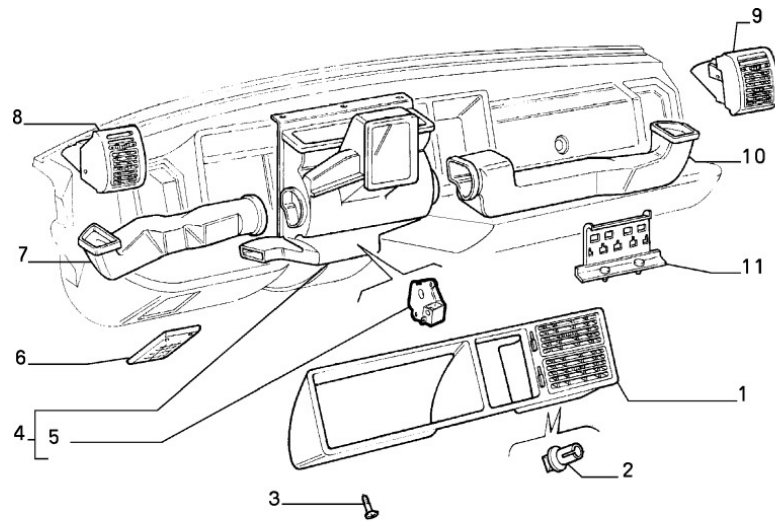

Instrument Panel

Section	Ref	Part Num	Description	Count	Variant	Note
70502/00/2	1	176268880	FRAME	1		
70502/00/2	2	82421294	CLIP	4		
70502/00/2	3	14418127	SCREW	5		
70502/00/2	4	82418869	CASE COMPL	1		
70502/00/2	5	82389502	SUPPORT	1		
70502/00/2	6	176269280	ORNAMENT	1		
70502/00/2	7	82419399	CONVEYOR LH	1		
70502/00/2	8	176268280	DIFFUSER LH	1		
70502/00/2	9	176268180	DIFFUSER RH	1		
70502/00/2	10	82419398	CONVEYOR RH	1		
70502/00/2	11	82429768	SUPPORT	1