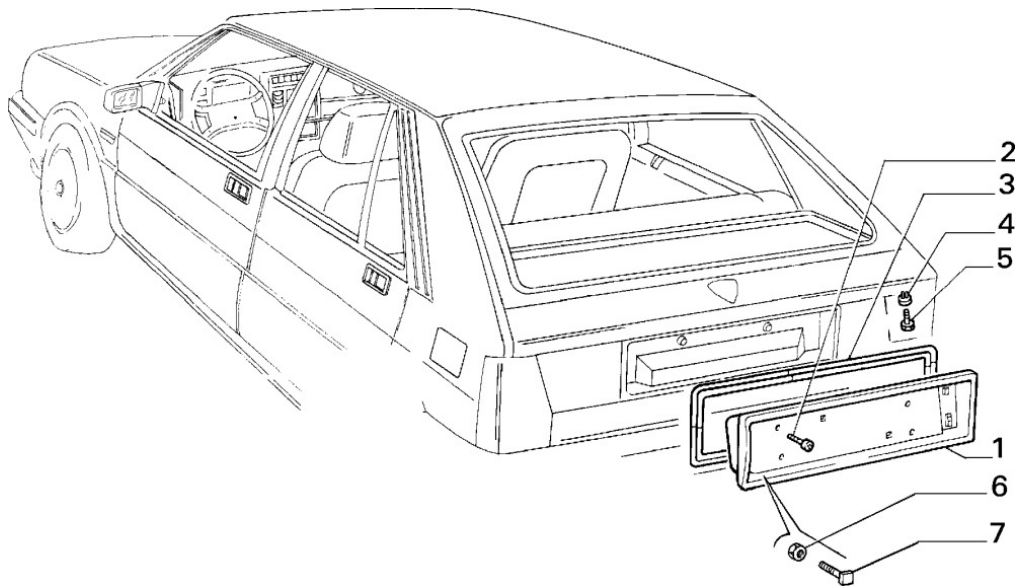

License Plate Support

Section	Ref	Part Num	Description	Count	Variant	Note
70732/00/1	1	82470649	PLATE SUPPORT	1		
70732/00/1	2	15644107	SCREW	6		
70732/00/1	3	82419859	SEAL GASKET	1		
70732/00/1	4	14215480	PAD	1		
70732/00/1	5	15642675	SCREW	1		
70732/00/1	6	15896411	NUT	5		
70732/00/1	7	10977824	SCREW	5