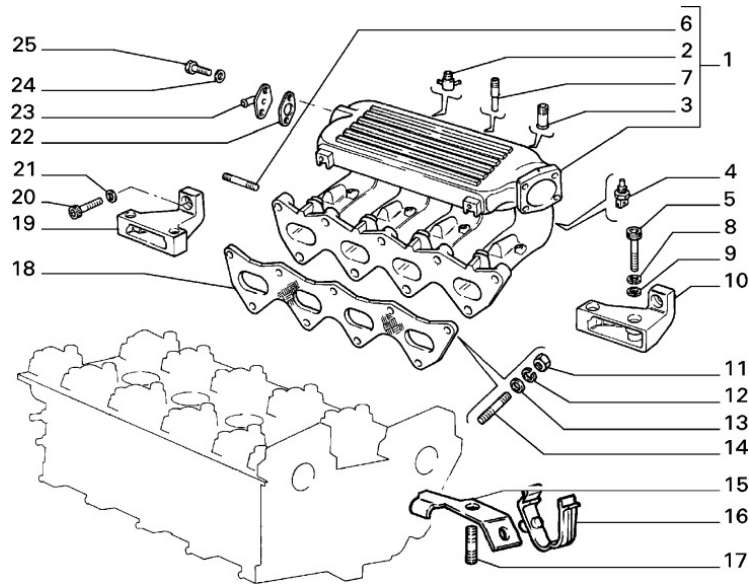

Intake Manifold

Section	Ref	Part Num	Description	Count	Variant	Note
10255/01/1	1	7658037	INTAKE MANIFOLD COMPL	1		
10255/01/1	2	7732902	CONNECTION	1		
10255/01/1	3	4082627	CONNECTION	1		
10255/01/1	4	7547976	SENDING UNIT	1		
10255/01/1	5	14305624	SCREW	4		
10255/01/1	6	11500121	STUD	2		
10255/01/1	7	82402493	PIPE	1		
10255/01/1	8	11194374	LOCK WASHER	4		
10255/01/1	9	14496405	PLAIN WASHER	4		
10255/01/1	10	7622298	SUPPORT	1		
10255/01/1	11	16100811	NUT	9		
10255/01/1	12	11193874	LOCK WASHER	11		
10255/01/1	13	14496521	PLAIN WASHER	9		
10255/01/1	14	13543734	STUD	8		
10255/01/1	14	13544021	STUD	1		
10255/01/1	15	7677352	SEAL	1		
10255/01/1	16	14631487	CLIP	1		
10255/01/1	17	11789621	STUD	2		
10255/01/1	18	7715139	SEAL GASKET	1		
10255/01/1	19	7622297	SUPPORT	1		
10255/01/1	20	14359221	SCREW	2		
10255/01/1	21	14499401	PLAIN WASHER	2		
10255/01/1	22	7639644	SEAL GASKET	1		
10255/01/1	23	7662131	FLANGE	1		
10255/01/1	24	11194379	LOCK WASHER	2		
10255/01/1	25	10902224	SCREW	1