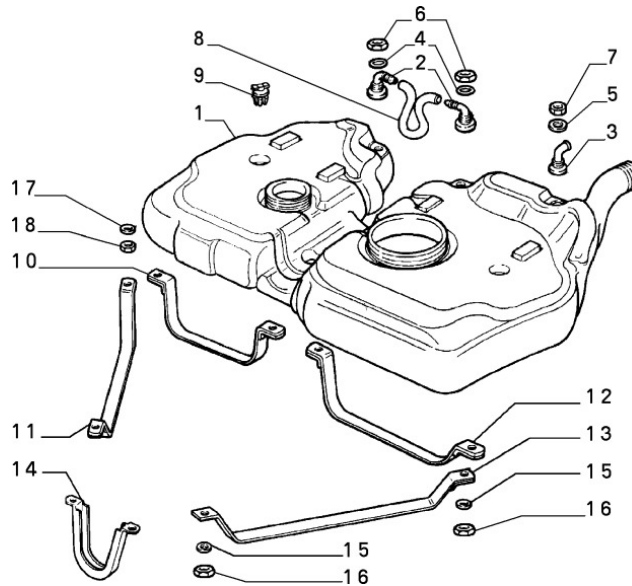

Fuel Tank

Section	Ref	Part Num	Description	Count	Variant	Note
10200/00/1	1	82409700	FUEL TANK	1	M1	C8880
10200/00/1	1	82443642	FUEL TANK	1	M2, M4	D8880
10200/00/1	2	82432524	CONNECTION	2	M1	C8880
10200/00/1	2	82441526	CONNECTION	2	M2, M4	D8880
10200/00/1	3	82419789	CONNECTION	1		
10200/00/1	4	82432525	SEAL GASKET	2	M1	C8880
10200/00/1	4	82441557	SEAL GASKET	2	M2, M4	D8880
10200/00/1	5	82431780	SEAL GASKET	1		
10200/00/1	6	82432526	PLUG	2	M1	C8880
10200/00/1	6	82441556	PLUG	2	M2, M4	D8880
10200/00/1	7	82419790	PLUG	1		
10200/00/1	8	19056687	HOSE	M	M1	C8880
10200/00/1	8	82441624	HOSE	1	M2, M4	D8880
10200/00/1	9	82419673	PIN	2		
10200/00/1	10	82426964	BAND RH	1		
10200/00/1	11	82426966	BAND RH	1		
10200/00/1	12	82426968	BAND LH	1		
10200/00/1	13	82426970	BAND LH	1		
10200/00/1	14	82418161	BRACKET	1		
10200/00/1	15	12601274	LOCK WASHER	7		
10200/00/1	16	14118811	NUT	6		
10200/00/1	17	unknown	unknown	unk		
10200/00/1	18	unknown	unknown	unk