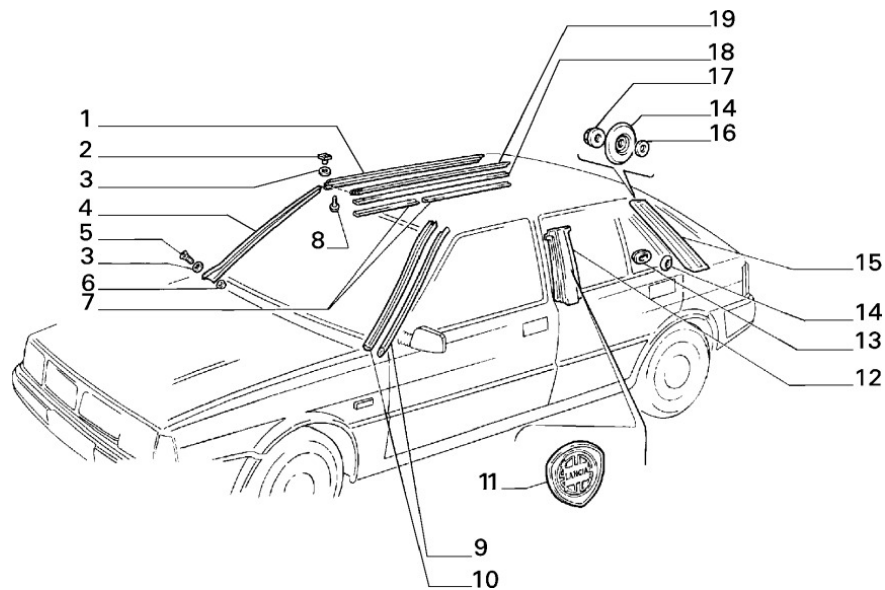

Outer Trim Mouldings

Section	Ref	Part Num	Description	Count	Variant	Note
70712/00/3	1	82419218	COVERING RH	1		C8716
70712/00/3	1	82419230	COVERING RH	1		D8716
70712/00/3	1	82419219	COVERING LH	1		C8716
70712/00/3	1	82419260	COVERING LH	1		D8716
70712/00/3	2	82364890	CLIP	2		
70712/00/3	3	82380451	PLAIN WASHER	6		
70712/00/3	4	82419267	MOULDING RH	1		
70712/00/3	5	15902801	SCREW	4		
70712/00/3	6	82336717	PAD	4		
70712/00/3	7	82391622	SEAL GASKET	1		
70712/00/3	8	82380472	SCREW	2		
70712/00/3	9	82419268	MOULDING LH	1		
70712/00/3	10	82419265	CHANNEL	2		
70712/00/3	11	82430351	MAKE MEDALLION	2		
70712/00/3	12	82438413	COVERING RH	1		
70712/00/3	12	82438414	COVERING LH	1		
70712/00/3	13	82407723	BUSH	2		
70712/00/3	14	82396297	SEAL GASKET	6		
70712/00/3	15	82420666	ORNAMENT RH	1		
70712/00/3	15	82420669	ORNAMENT LH	1		
70712/00/3	16	12643721	PLAIN WASHER	4		
70712/00/3	17	13832101	NUT	4		
70712/00/3	18	82436665	SEAL GASKET	2		D8716
70712/00/3	19	82419270	COVERING	2