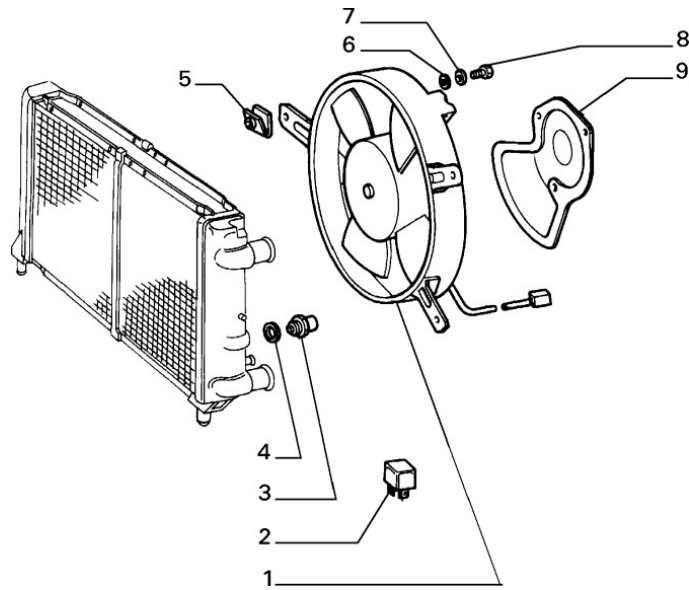

Radiator Fan

<u>Section</u>	<u>Ref</u>	<u>Part Num</u>	<u>Description</u>	<u>Count</u>	<u>Variant</u>	<u>Note</u>
10409/00/1	1	82418418	ELECTRIC MOTOR	1	M1	C8880
10409/00/1	2	7686773	RELAY	1		
10409/00/1	3	82436410	THERMOSTATIC SENDING UNIT	1	M1	C8880
10409/00/1	4	4085631	SEAL GASKET	1		
10409/00/1	5	82290387	PAD	1		
10409/00/1	6	12644421	PLAIN WASHER	3		
10409/00/1	7	12601274	LOCK WASHER	1	M1	C8880
10409/00/1	8	10902224	SCREW	3		
10409/00/1	9	82421436	PROTECTION	1	M1	C8880