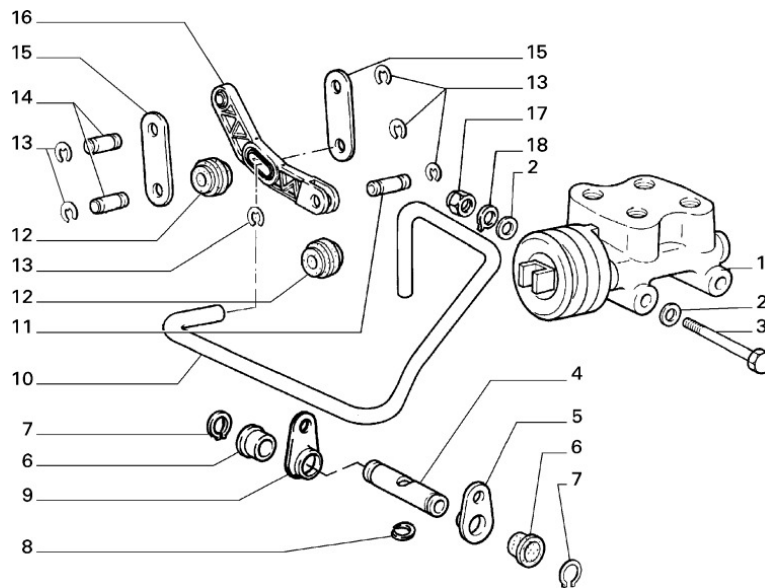

Brake Hydraulic System

Section	Ref	Part Num	Description	Count	Variant	Note
33102/01/4	1	82455793	BRAKE COMPENSATOR	1		
33102/01/4	2	10519621	PLAIN WASHER	4		
33102/01/4	3	16136821	SCREW	2		
33102/01/4	4	82455796	PIN	1		
33102/01/4	5	82411048	PLATE	1		
33102/01/4	6	82358718	BUSH	2		
33102/01/4	7	11066376	LOCKRING	2		
33102/01/4	8	11064576	CLIP	2		
33102/01/4	9	82456491	PLATE	1		
33102/01/4	10	82455794	TORSION BAR	1		
33102/01/4	11	82403021	PIN	1		
33102/01/4	12	82339209	RESILIENT BUSH	2		
33102/01/4	13	11087976	LOCKRING	6		
33102/01/4	14	82403020	PIN	2		
33102/01/4	15	82339211	LINK	2		
33102/01/4	16	82455795	ROCKER	1		
33102/01/4	17	16104121	NUT	2		
33102/01/4	18	12601374	LOCK WASHER	2