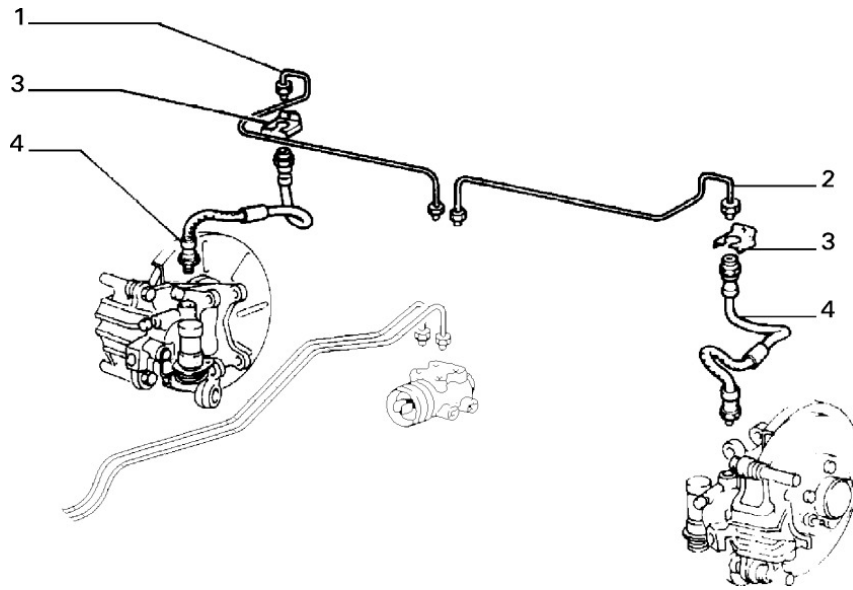

Brake Hydraulic System

Section	Ref	Part Num	Description	Count	Variant	Note
33102/01/3	1	82450655	PIPE RH	1		
33102/01/3	2	82450653	PIPE LH	1		
33102/01/3	3	994922	CLIP	2		
33102/01/3	4	82430361	PIPE	2