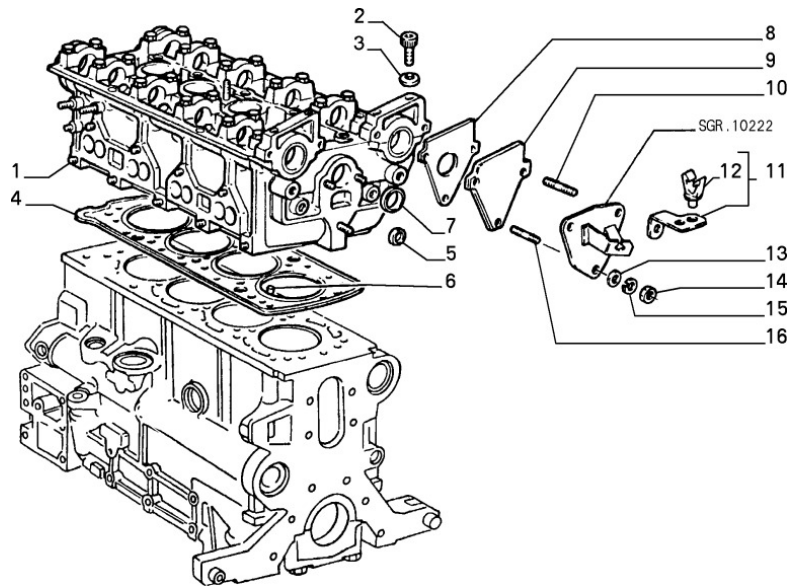

Cylinder Head and Gasket

Section	Ref	Part Num	Description	Count	Variant	Note
10101/01/2	1	5890234	CYLINDER HEAD	1		C9673
10101/01/2	1	5890845	CYLINDER HEAD	1		D9673
10101/01/2	2	14305624	SCREW	2		
10101/01/2	3	11194374	LOCK WASHER	2		
10101/01/2	4	7709257	HEAD GASKET	1		
10101/01/2	5	14328101	PLUG	3		
10101/01/2	6	4152605	DOWEL	2		
10101/01/2	7	14329101	PLUG	5		
10101/01/2	8	7703016	SEAL GASKET	1		
10101/01/2	9	7623497	COVER	1		
10101/01/2	10	7647942	STUD	2		
10101/01/2	11	7661943	BRACKET COMPL	1		
10101/01/2	12	14574080	CLIP	1		
10101/01/2	13	10519421	PLAIN WASHER	3		
10101/01/2	14	15896211	NUT	3		
10101/01/2	15	11194379	LOCK WASHER	3		
10101/01/2	16	13540921	STUD M6X16	3		
10101/01/2	16	13541121	STUD M6X20	3