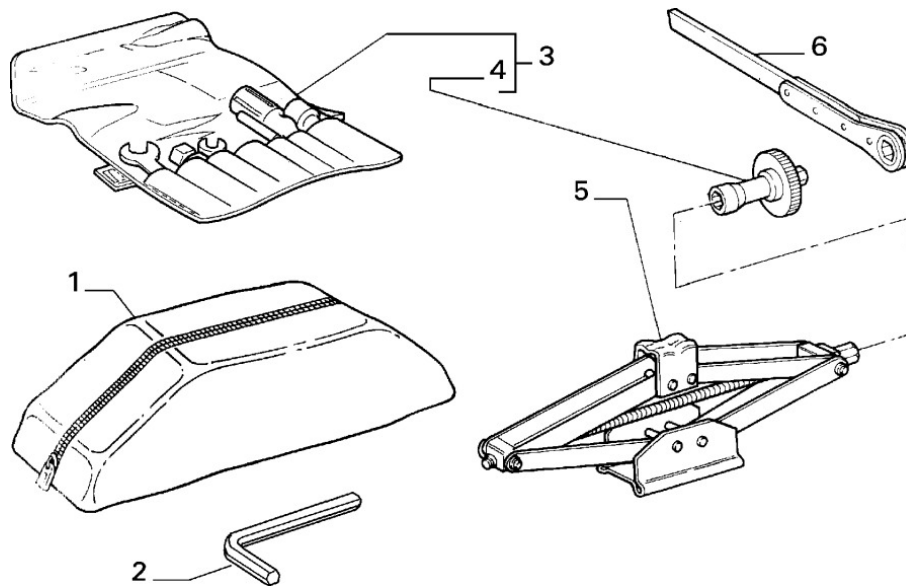

Tools

<u>Section</u>	<u>Ref</u>	<u>Part Num</u>	<u>Description</u>	<u>Count</u>	<u>Variant</u>	<u>Note</u>
68101/00/1	1	82429646	BAG	1		
68101/00/1	2	14534179	WRENCH	1	E400	
68101/00/1	3	95513909	TOOL KIT W/BAG COMPL	1		
68101/00/1	4	82436494	PIPE WRENCH	1		
68101/00/1	5	82360775	JACK	1		
68101/00/1	6	82390938	WRENCH	1