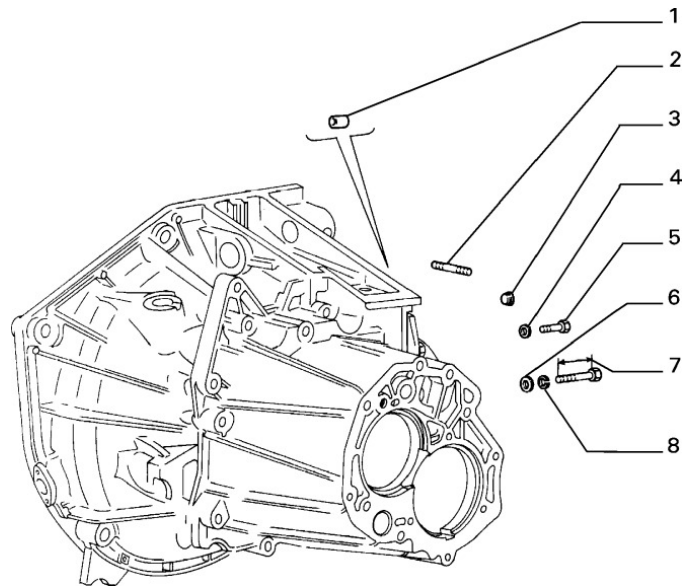

Transmission And Differential Unit Casing And Covers

Section	Ref	Part Num	Description	Count	Variant	Note
21207/00/3	1	7679234	DOWEL	2		
21207/00/3	2	13553021	STUD	1		
21207/00/3	3	14325101	PLUG	1		
21207/00/3	4	12638621	PLAIN WASHER	2		
21207/00/3	5	15971434	SCREW	2		
21207/00/3	6	10519621	PLAIN WASHER	9		
21207/00/3	7	16044224	SCREW L=50	3		
21207/00/3	7	16044324	SCREW L=55	6		
21207/00/3	8	14496721	PLAIN WASHER	9