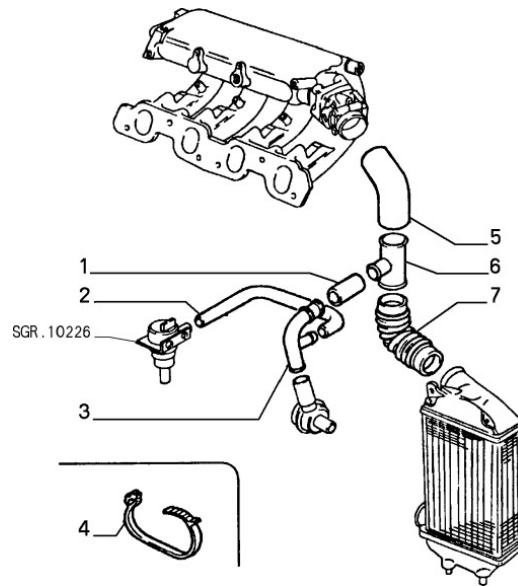

Intercooler Piping

Section	Ref	Part Num	Description	Count	Variant	Note
10247/01/4	1	82454082	SLEEVE	1	M3	
10247/01/4	2	82454083	SLEEVE	1	M3	
10247/01/4	3	82454081	HOSE	1	M3	
10247/01/4	4	82454262	CLIP	1	M3	
10247/01/4	5	82454079	SLEEVE	1	M3	
10247/01/4	6	82454080	HOSE	1	M3	
10247/01/4	7	82454072	SLEEVE	1	M3