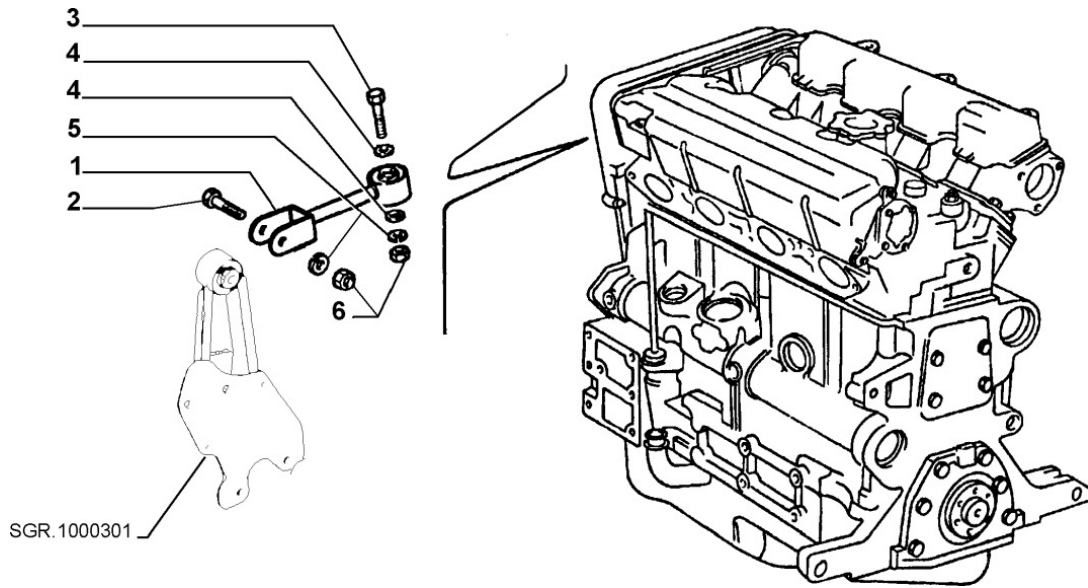

Engine

Section	Ref	Part Num	Description	Count	Variant	Note
10000/00/1	1	5889093	COMPLETE ENGINE	1		

Engine Stabilizer

Section	Ref	Part Num	Description	Count	Variant	Note
10002/01/1	1	82412361	ROD	1		
10002/01/1	2	16236933	SCREW	1		
10002/01/1	3	15888724	SCREW	1		
10002/01/1	4	12644301	PLAIN WASHER	2		
10002/01/1	5	12601474	LOCK WASHER	2		
10002/01/1	6	15501121	NUT	2		