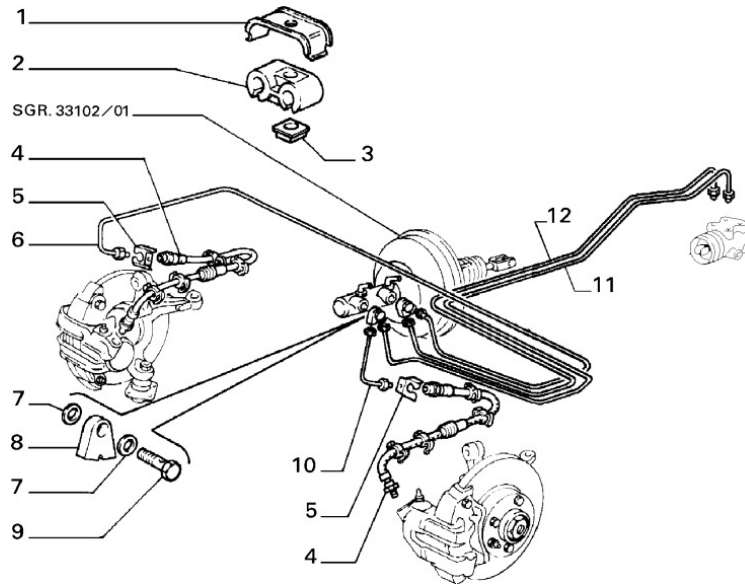

Brake Hydraulic System

Section	Ref	Part Num	Description	Count	Variant	Note
33102/01/2	1	82427415	BRACKET	2		
33102/01/2	2	82427416	PAD	2		
33102/01/2	3	82439868	PAD	1		
33102/01/2	4	82422139	PIPE	2		
33102/01/2	5	994922	CLIP	2		
33102/01/2	6	82456499	PIPE RH	1		
33102/01/2	7	10284460	SEAL GASKET	4		
33102/01/2	8	10104319	CONNECTION	1		
33102/01/2	9	5928928	UNION	1		
33102/01/2	10	82456497	PIPE LH	1		
33102/01/2	11	82456501	HOSE	1		
33102/01/2	12	82456489	PIPE	1