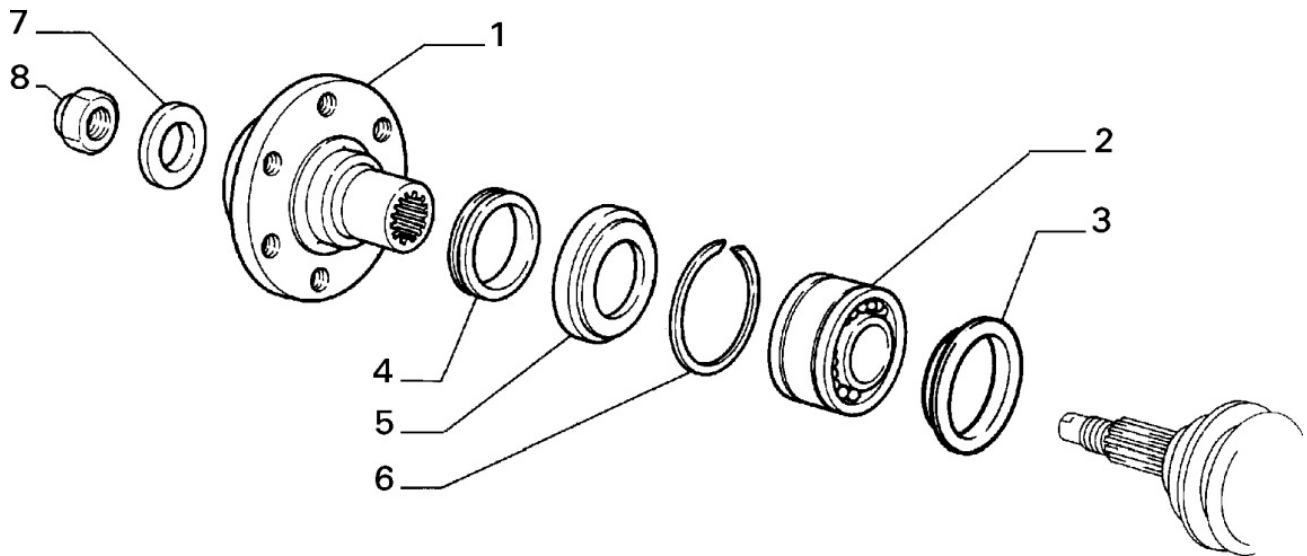

Front Axle And Axle Shafts

Section	Ref	Part Num	Description	Count	Variant	Note
27403/00/3	1	82413546	HUB	2	M1	C8880
27403/00/3	1	82433787	HUB	2	M2	D8880
27403/00/3	1	51824630	HUB	2	M3, M4	
27403/00/3	2	5941798	BEARING	2	M1	C8880
27403/00/3	2	82390273	BEARING	2	M2	D8880
27403/00/3	2	46529970	BEARING	2	M3, M4	
27403/00/3	3	82287274	PROTECTION	2	M1	C8880
27403/00/3	4	4374303	RING	2	M1	C8880
27403/00/3	5	5988270	THRUST RING	2	M1	C8880
27403/00/3	6	5988269	LOCKRING	2	M1	C8880
27403/00/3	6	11061576	LOCKRING	2	M2	D8880
27403/00/3	6	11061576	LOCKRING	2	M3, M4	
27403/00/3	7	4307324	PLAIN WASHER	2		
27403/00/3	8	4307325	NUT	2	M1	C8880
27403/00/3	8	82284109	NUT	2	M2	D8880
27403/00/3	8	82483735	NUT	2	M3, M4