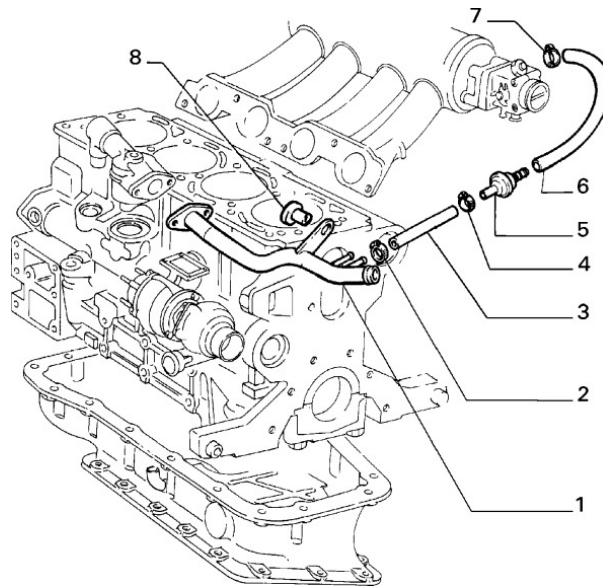

Lubrication System

Section	Ref	Part Num	Description	Count	Variant	Note
10301/00/7	1	7575113	PIPE	1	M1	C8880
10301/00/7	1	7649915	PIPE	1	M2	D8880
10301/00/7	1	7666179	PIPE	1	M3	
10301/00/7	1	7671101	PIPE	1	M4	
10301/00/7	2	13000190	COLLAR	4		
10301/00/7	3	7565418	HOSE	1	M1, M2	
10301/00/7	3	7668753	HOSE	1	M3	
10301/00/7	3	7664460	HOSE	1	M4	
10301/00/7	4	13000190	COLLAR	1		
10301/00/7	5	7589477	VALVE	1		
10301/00/7	6	7565419	HOSE	1	M1, M2, M3	
10301/00/7	6	7663166	HOSE	1	M4	
10301/00/7	7	13000290	COLLAR	3		
10301/00/7	8	82440361	SPACER	1