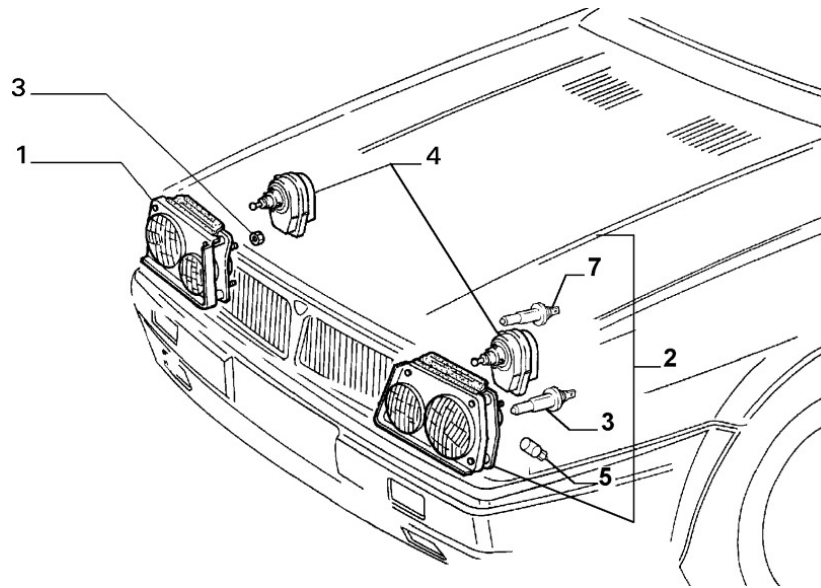

Headlights

Section	Ref	Part Num	Description	Count	Variant	Note
55401/00/2	1	82430418	DUAL HEADLAMP RH	1	M1	C8880
55401/00/2	1	82442109	DUAL HEADLAMP RH	1	M2, M3, M4	D8880
55401/00/2	1	82431311	DUAL HEADLAMP RH	1	AF + M1	C8880
55401/00/2	1	82443041	DUAL HEADLAMP RH	1	AF + (M2, M3, M4)	D8880
55401/00/2	1	82453085	DUAL HEADLAMP RH	1	E048 + (M2, M3, M4)	D8880
55401/00/2	1	82436604	DUAL HEADLAMP RH	1	AJ, E094 + M1	C8880
55401/00/2	1	82447864	DUAL HEADLAMP RH	1	AJ, E094 + (M2, M3, M4)	D8880
55401/00/2	2	82430419	DUAL HEADLAMP LH	1	M1	C8880
55401/00/2	2	82442110	DUAL HEADLAMP LH	1	M2, M3, M4	D8880
55401/00/2	2	82431312	DUAL HEADLAMP LH	1	AF + M1	C8880
55401/00/2	2	82443042	DUAL HEADLAMP LH	1	AF + (M2, M3, M4)	D8880
55401/00/2	2	82459108	DUAL HEADLAMP LH	1	E048 + (M2, M3, M4)	D8880
55401/00/2	2	82436605	DUAL HEADLAMP LH	1	AJ, E048 + M1	C8880
55401/00/2	2	82447865	DUAL HEADLAMP LH	1	AJ, E094 + (M2, M3, M4)	D8880