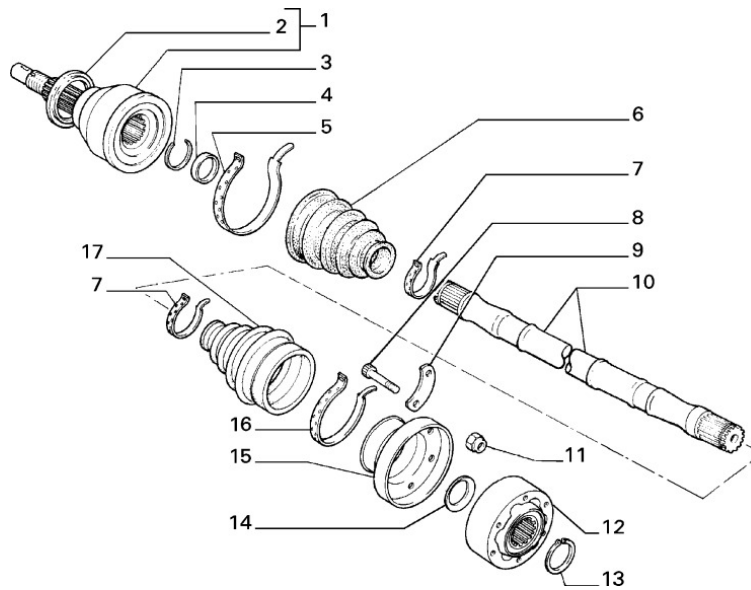

Rear Axles And Axle Shafts

Section	Ref	Part Num	Description	Count	Variant	Note
27404/00/2	1	82398183	CONSTANT VELOCITY UNIVERSAL JOINT COMPL	2	M1, M2	C9060
27404/00/2	1	82449692	CONSTANT VELOCITY UNIVERSAL JOINT COMPL	2	M1, M2	D9060
27404/00/2	1	82454725	CONSTANT VELOCITY UNIVERSAL JOINT COMPL	2	M3, M4	
27404/00/2	2	7634576	CUP	2		D9060
27404/00/2	3	82281390	RETAINER	2		
27404/00/2	4	82288852	SPACER	2		
27404/00/2	5	82473185	COLLAR	2		
27404/00/2	6	82409708	SHIELD	2		C9060
27404/00/2	6	82462961	BOOT	2		D9060
27404/00/2	7	13429308	COLLAR	4		
27404/00/2	8	4342726	SCREW	12		
27404/00/2	9	4315446	PLATE	6		
27404/00/2	10	7541862	SHAFT	2		
27404/00/2	11	15503621	NUT	12		
27404/00/2	12	46307103	CONSTANT VELOCITY UNIVERSAL JOINT	2		
27404/00/2	13	4315450	RETAINER	2		
27404/00/2	14	4315449	LOCK WASHER	2		
27404/00/2	15	46307029	BOOT	2		
27404/00/2	16	4315447	STRAP	2		
27404/00/2	17	82282140	BOOT	2