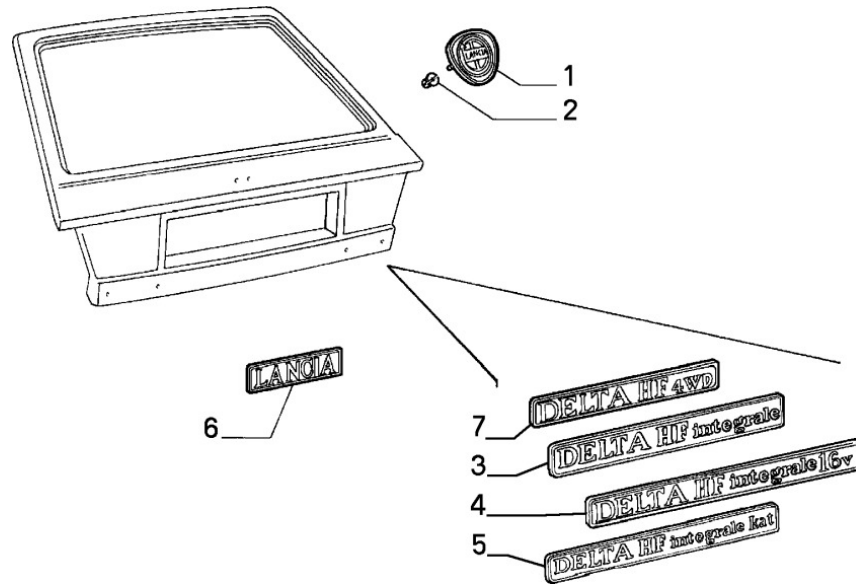

Rear Hatch Badges

Section	Ref	Part Num	Description	Count	Variant	Note
70715/00/2	1	82426461	MAKE MEDALLION	1		
70715/00/2	2	82419455	BUSH	2		
70715/00/2	3	82440760	TYPE PLATE	1	V1	D8880
70715/00/2	4	82457971	TYPE PLATE	1	V3	
70715/00/2	5	82457972	TYPE PLATE	1	V2	
70715/00/2	6	82428951	MAKE MEDALLION	1		
70715/00/2	7	82428645	TYPE PLATE	1		C8880