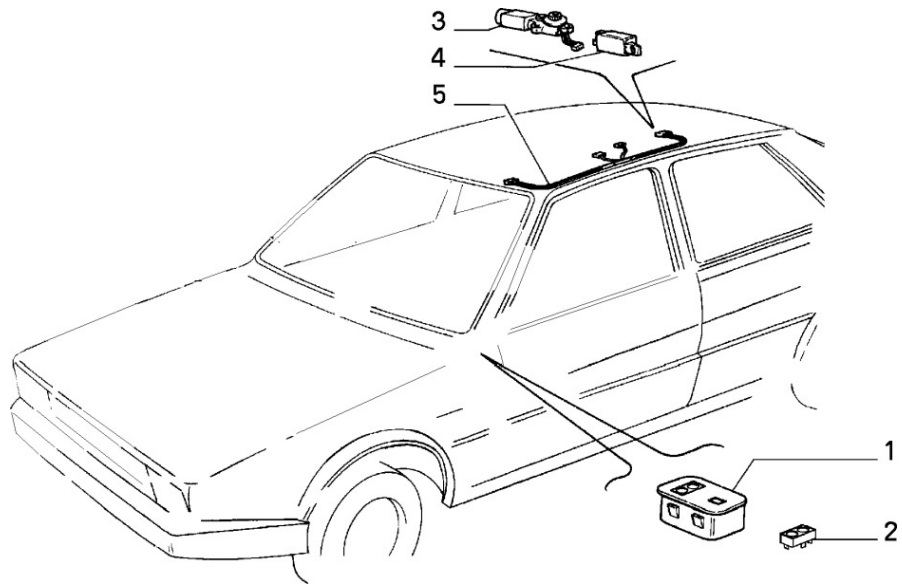

Sunroof Wiring

<u>Section</u>	<u>Ref</u>	<u>Part Num</u>	<u>Description</u>	<u>Count</u>	<u>Variant</u>	<u>Note</u>
70122/01/3	1	176737480	ORNAMENT	1		
70122/01/3	2	176737580	SWITCH	1		
70122/01/3	3	7601631	ELECTRIC MOTOR	1		
70122/01/3	4	7601622	ELECTRONIC CONTROL UNIT	1		
70122/01/3	5	82451223	CABLE HARNESS	1