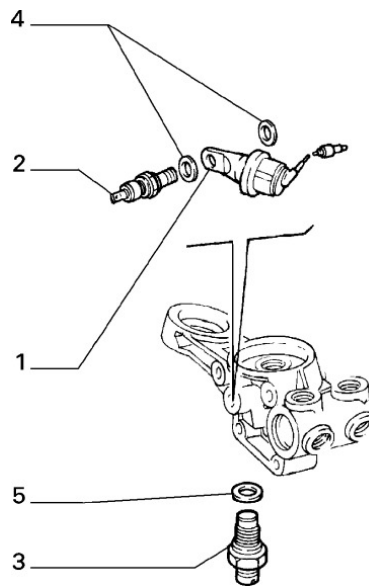

Lubrication System

Section	Ref	Part Num	Description	Count	Variant	Note
10301/00/6	1	7589956	SENDING UNIT	1	M1, M2	C8881
10301/00/6	1	7554053	SENDING UNIT	1	M1, M2	D8881, C9109
10301/00/6	1	7611384	SENDING UNIT	1	M3	D9109
10301/00/6	1	7710576	SENDING UNIT	1	M4	
10301/00/6	2	4444650	SWITCH	1	M1, M2	C8881
10301/00/6	2	4414599	SWITCH	1	M1, M2	D8881
10301/00/6	2	4414599	SWITCH	1	M3	C9959
10301/00/6	2	7705830	SWITCH	1	M3	D9959
10301/00/6	2	4414599	SWITCH	1	M4	
10301/00/6	3	7588856	SENDING UNIT	1		
10301/00/6	4	10280060	SEAL GASKET	2	M1, M2	C8881
10301/00/6	5	10282460	SEAL GASKET	1