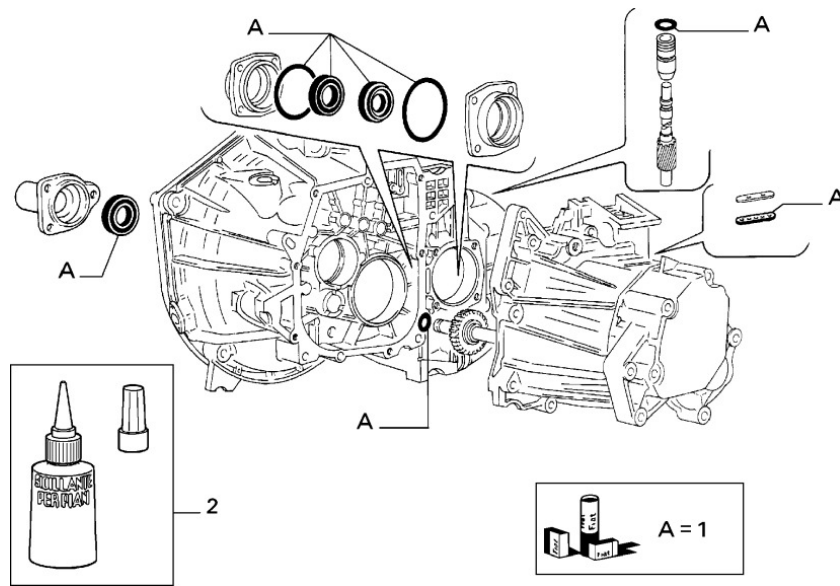

Transmission And Differential Unit Seals

<u>Section</u>	<u>Ref</u>	<u>Part Num</u>	<u>Description</u>	<u>Count</u>	<u>Variant</u>	<u>Note</u>
21207/00/5	1	5882515	TRANSMISSION GASKETS	S		C8645
21207/00/5	1	5888853	TRANSMISSION GASKETS	S		D8645
21207/00/5	2	71720318	SEALER	1