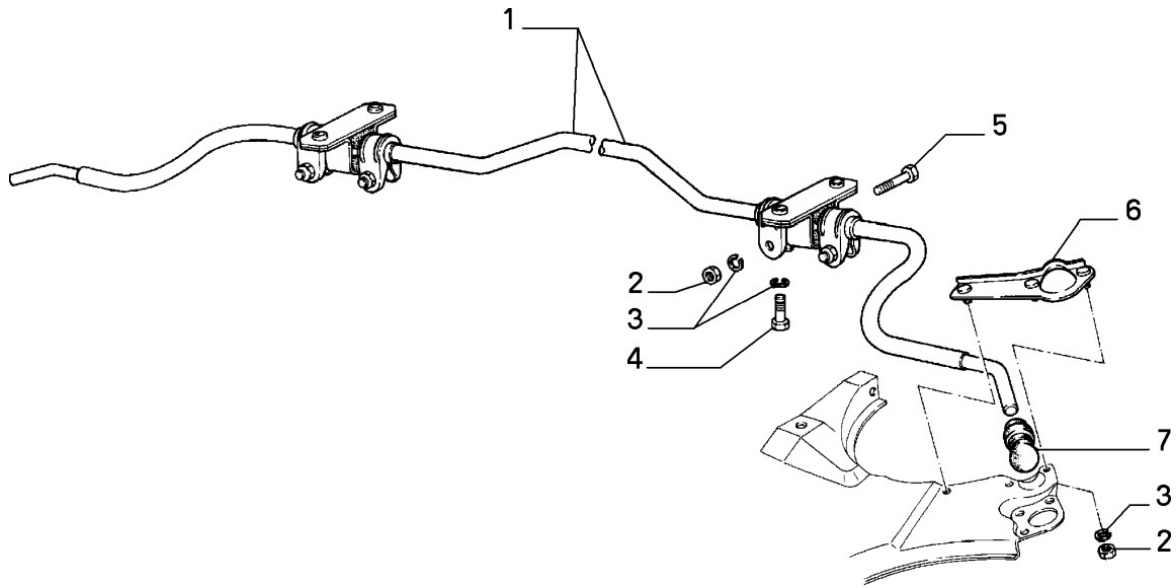

Front Anti-roll Bar

Section	Ref	Part Num	Description	Count	Variant	Note
44301/00/5	1	82429557	TORSION BAR	1	M1, M2	
44301/00/5	1	82457106	TORSION BAR	1	M3, M4	
44301/00/5	2	16100811	NUT	4		
44301/00/5	3	12601374	LOCK WASHER	14		
44301/00/5	4	15503621	NUT	3		
44301/00/5	5	16043424	SCREW	4		
44301/00/5	6	82430257	BRACKET RH	1		
44301/00/5	6	82430197	BRACKET LH	1		
44301/00/5	7	82427142	PAD	2