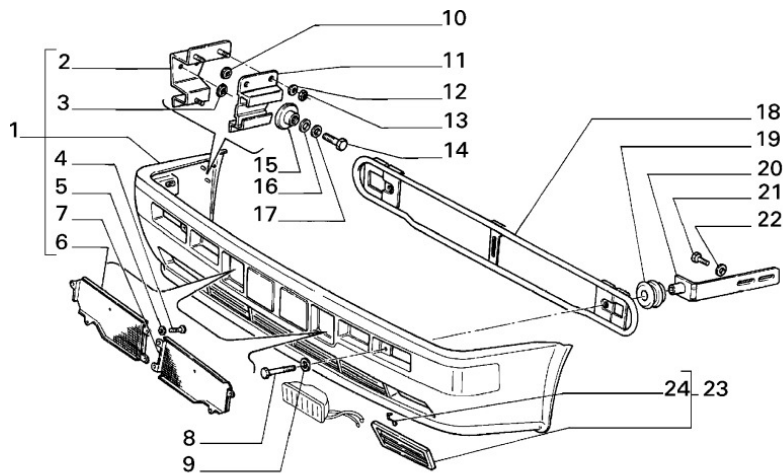

Front Bumper

Section	Ref	Part Num	Description	Count	Variant	Note
70726/01/1	1	82444003	FRONT BUMPER COMPL	1		C9014
70726/01/1	1	82445197	FRONT BUMPER COMPL	1		D9014
70726/01/1	2	82443310	BRACKET RH	1		D9014
70726/01/1	2	82443311	BRACKET LH	1		D9014
70726/01/1	3	82433745	LOCK WASHER	6		D9014
70726/01/1	4	15643977	SCREW	10		D9014
70726/01/1	5	14496301	PLAIN WASHER	10		D9014
70726/01/1	6	82445122	GRILL RH	1		D9014
70726/01/1	7	82445125	GRILL LH	1		D9014
70726/01/1	8	16139521	SCREW	2		
70726/01/1	9	82403563	PLAIN WASHER	2		
70726/01/1	10	82433745	LOCK WASHER	12		
70726/01/1	11	82454775	BRACKET RH	1		
70726/01/1	11	82454776	BRACKET LH	1		
70726/01/1	12	12638501	PLAIN WASHER	6		
70726/01/1	13	16100811	NUT	6		
70726/01/1	14	16043324	SCREW	2		
70726/01/1	15	82412448	SPACER	2		
70726/01/1	16	10519621	PLAIN WASHER	2		
70726/01/1	17	12601374	LOCK WASHER	2		
70726/01/1	18	82440629	CROSSRAIL	1		
70726/01/1	19	82412447	PAD	2		
70726/01/1	20	82443309	BRACKET	2		
70726/01/1	21	11676834	SCREW	2		
70726/01/1	22	82381529	SPACER	4