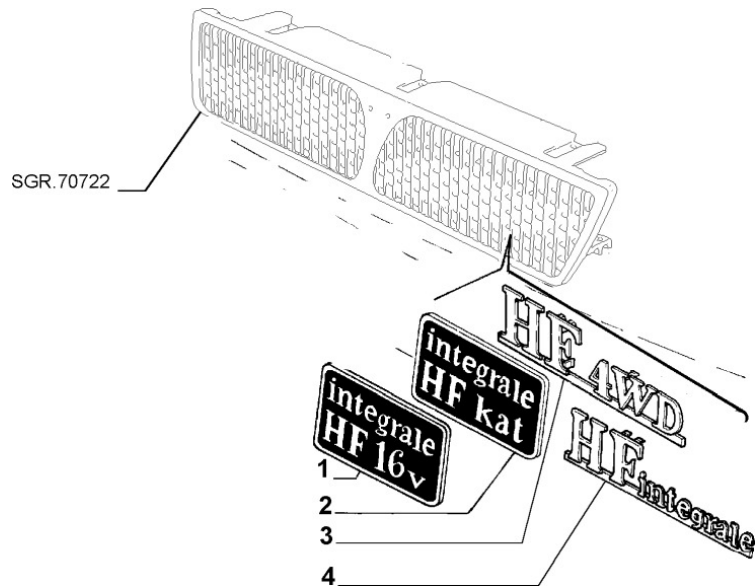

Grill Badge

Section	Ref	Part Num	Description	Count	Variant	Note
70715/00/1	1	82450166	TYPE PLATE	1	V3	
70715/00/1	2	82457973	TYPE PLATE	1	V2	
70715/00/1	3	82428858	TYPE PLATE	1	V1 + M1	C8880
70715/00/1	4	82440757	TYPE PLATE	1	V1 + M2	D8880