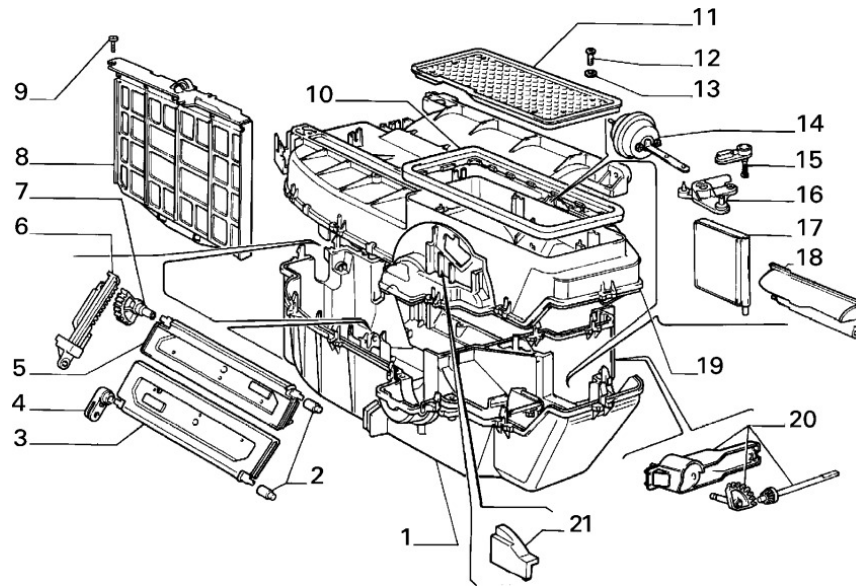

Heater Components

Section	Ref	Part Num	Description	Count	Variant	Note
50102/00/1	1	82420436	CASE	1	V1	
50102/00/1	1	82451846	CASE	1	V2, V3	
50102/00/1	2	82359624	PIN	2		
50102/00/1	3	82344240	LID	1		
50102/00/1	4	82359625	PIN	1		
50102/00/1	5	82359623	LID	1		
50102/00/1	6	82359626	LINK	1		
50102/00/1	7	82359627	PIN	1		
50102/00/1	8	82372101	FILTER	1		
50102/00/1	9	15688201	SCREW	3		
50102/00/1	10	82406260	SEAL GASKET	1		
50102/00/1	11	82377450	SHIELD	1		
50102/00/1	12	82404391	SCREW	4		
50102/00/1	13	82375218	PLAIN WASHER	6		
50102/00/1	14	82368647	CONTROL	1		
50102/00/1	15	82359619	LEVER	1		
50102/00/1	16	82359620	LEVER	1		
50102/00/1	17	82343618	LID	1		
50102/00/1	18	82398410	LID	1		
50102/00/1	19	82378339	CASE	1		
50102/00/1	20	82397603	SUPPORT	1		
50102/00/1	21	82359614	PROTECTION	1