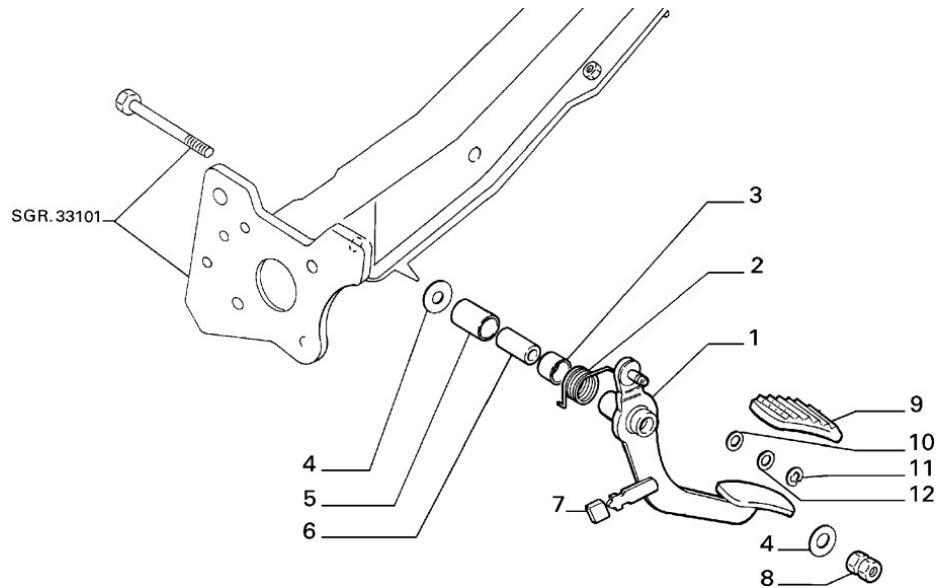

Clutch Release Pedal

Section	Ref	Part Num	Description	Count	Variant	Note
18101/00/1	1	82418400	PEDAL	1	M1, M2	
18101/00/1	2	82418402	SPRING	1	M1, M2	
18101/00/1	3	82418413	GUIDE	1	M1, M2	
18101/00/1	4	12642001	PLAIN WASHER	2		
18101/00/1	5	82334636	BUSH	1	M1, M2	
18101/00/1	6	82334633	SPACER	1	M1, M2	
18101/00/1	7	82422001	PAD	1	M1, M2	
18101/00/1	8	16104111	NUT	1		
18101/00/1	9	82312887	PEDAL COVER	1		
18101/00/1	10	12646721	PLAIN WASHER	1	M1, M2	
18101/00/1	11	11087976	LOCKRING	1	M1, M2	
18101/00/1	12	12604474	LOCK WASHER	1	M1, M2