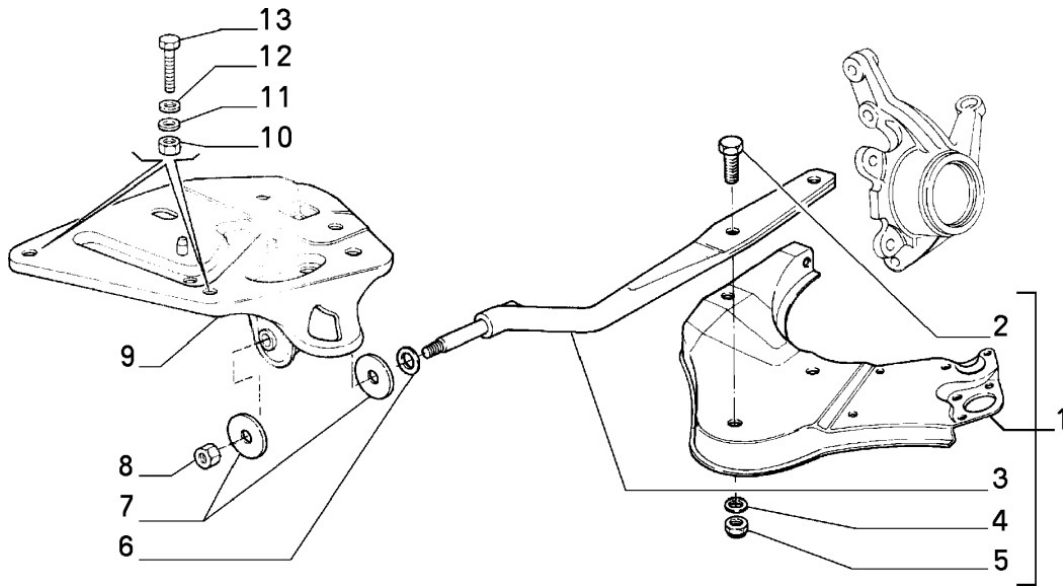

Front Lower Control Arm

Section	Ref	Part Num	Description	Count	Variant	Note
44301/00/4	1	82448751	SWINGING ARM RH COMPL	1		
44301/00/4	1	82448750	SWINGING ARM LH COMPL	1		
44301/00/4	2	82387182	SCREW	4		
44301/00/4	3	95770054	ROD	2		
44301/00/4	4	82387183	PLAIN WASHER	4		
44301/00/4	5	15501121	NUT	4		
44301/00/4	6	10732411	PLAIN WASHER	1		
44301/00/4	7	82367622	PLAIN WASHER	2		
44301/00/4	8	15505821	NUT	4		
44301/00/4	9	82415458	BRACKET RH	1	M1, M2	
44301/00/4	9	82418652	BRACKET LH	1	M1, M2	
44301/00/4	9	82448792	BRACKET RH	1	M3, M4	
44301/00/4	9	82448790	BRACKET LH	1	M3, M4	
44301/00/4	10	16100811	NUT	6		
44301/00/4	11	12646821	PLAIN WASHER	6		
44301/00/4	12	12601474	LOCK WASHER	6		
44301/00/4	13	16235234	SCREW	2