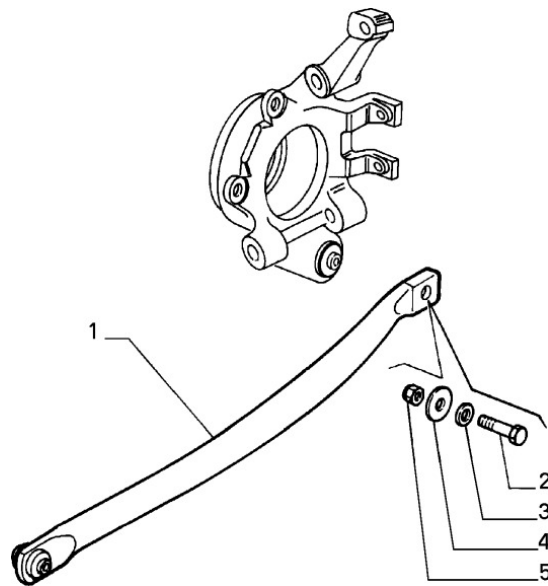

Rear Trailing Arm

Section	Ref	Part Num	Description	Count	Variant	Note
44305/00/3	1	82409466	ROD RH	1	M1	C8880
44305/00/3	1	82440198	ROD RH	1	M2, M3, M4	D8880
44305/00/3	1	82418328	ROD LH	1	M1	C8880
44305/00/3	1	82440199	ROD LH	1	M2, M3, M4	D8880
44305/00/3	2	15888824	SCREW	2		
44305/00/3	3	13550421	PLAIN WASHER	2		
44305/00/3	4	82424685	PLAIN WASHER	2		
44305/00/3	5	15503721	NUT	2