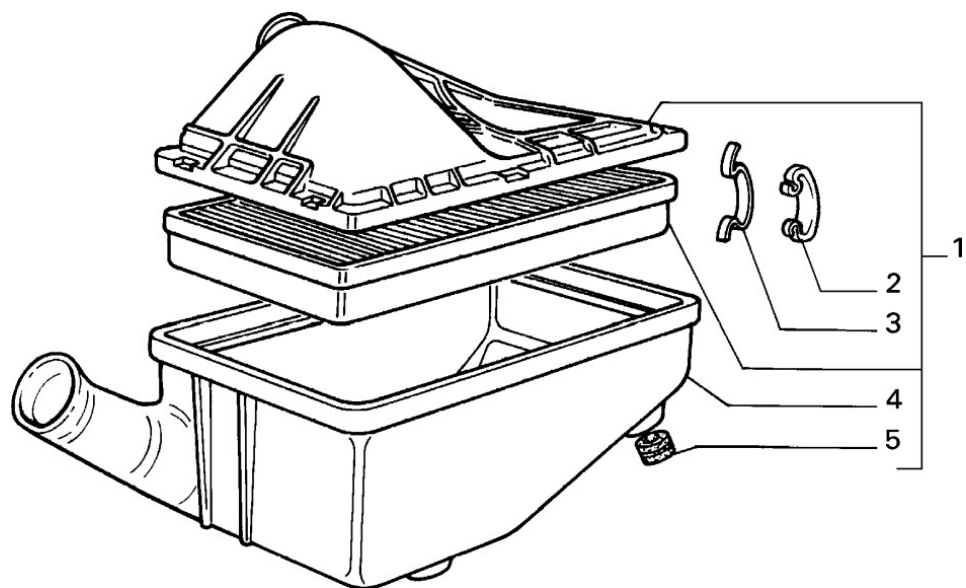

Air Cleaner And Ducts

Section	Ref	Part Num	Description	Count	Variant	Note
10223/00/1	1	82421424	AIR CLEANER COMPL	1		C8880
10223/00/1	1	82440345	AIR CLEANER COMPL	1		D8880
10223/00/1	2	82459694	HOOK	2		
10223/00/1	3	82405781	CLIP	4		
10223/00/1	4	71736149	FILTERING ELEMENT	1		
10223/00/1	5	82393141	PAD	3