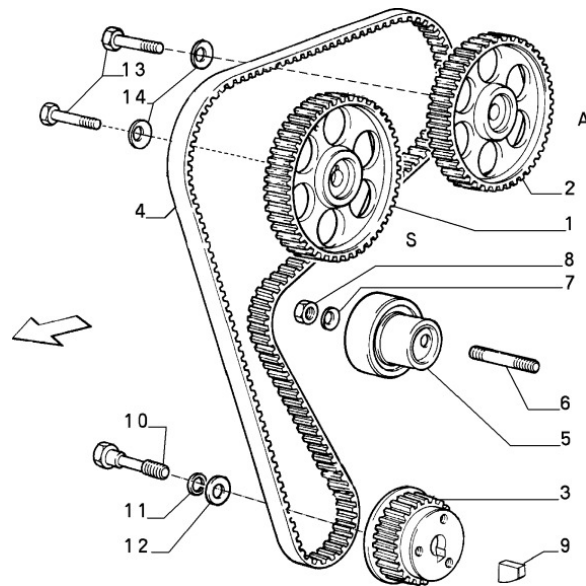

Camshaft Drive

Section	Ref	Part Num	Description	Count	Variant	Note
10106/01/1	1	7627938	DRIVEN GEAR	1		C9482
10106/01/1	1	7691887	DRIVEN GEAR	1		D9482
10106/01/1	2	7627936	DRIVEN GEAR	1		C9482
10106/01/1	2	7691889	DRIVEN GEAR	1		D9482
10106/01/1	3	7533292	DRIVING GEAR	1		C9482
10106/01/1	3	7692344	DRIVING GEAR	1		D9482
10106/01/1	4	7604580	BELT	1		C9482
10106/01/1	4	7659062	BELT	1		D9482
10106/01/1	5	5997325	FIXED TIGHTENER	1		
10106/01/1	6	13547021	STUD	1		
10106/01/1	7	11198371	LOCK WASHER	1		
10106/01/1	8	15501121	NUT	1		
10106/01/1	9	7659518	KEY	1		D9482
10106/01/1	10	7533293	SCREW	1		
10106/01/1	11	11194174	LOCK WASHER	1		
10106/01/1	12	7716184	PLAIN WASHER	1		
10106/01/1	13	15540470	SCREW	2		
10106/01/1	14	11198674	LOCK WASHER	2