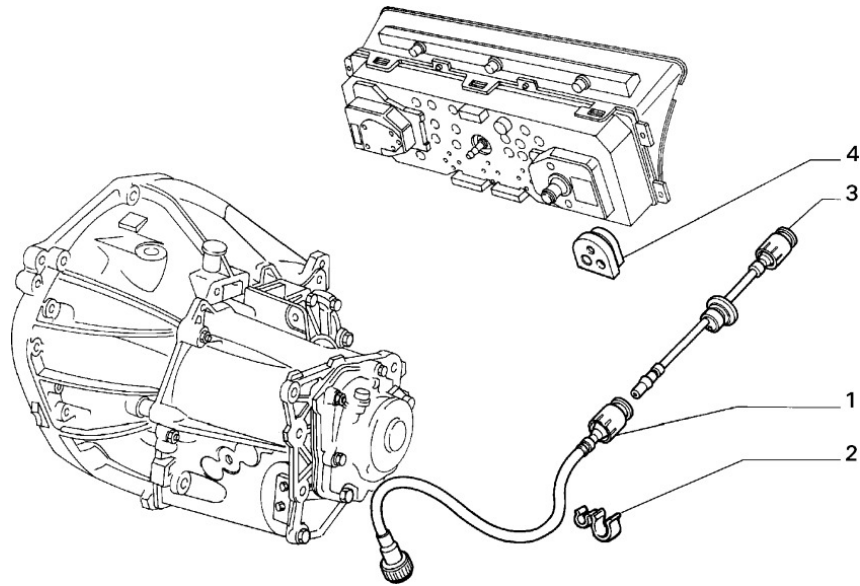

Speedometer And Drive

Section	Ref	Part Num	Description	Count	Variant	Note
21233/00/1	1	82430504	WIRE	1	M1, M2	C9054
21233/00/1	1	82441699	FLEX/SHAFT	1		D9054
21233/00/1	2	7634902	CLIP	1		
21233/00/1	3	82430505	WIRE	1		
21233/00/1	4	82418169	SEAL GASKET	1	M1, M2	
21233/00/1	4	82451952	SEAL GASKET	1	M3, M4