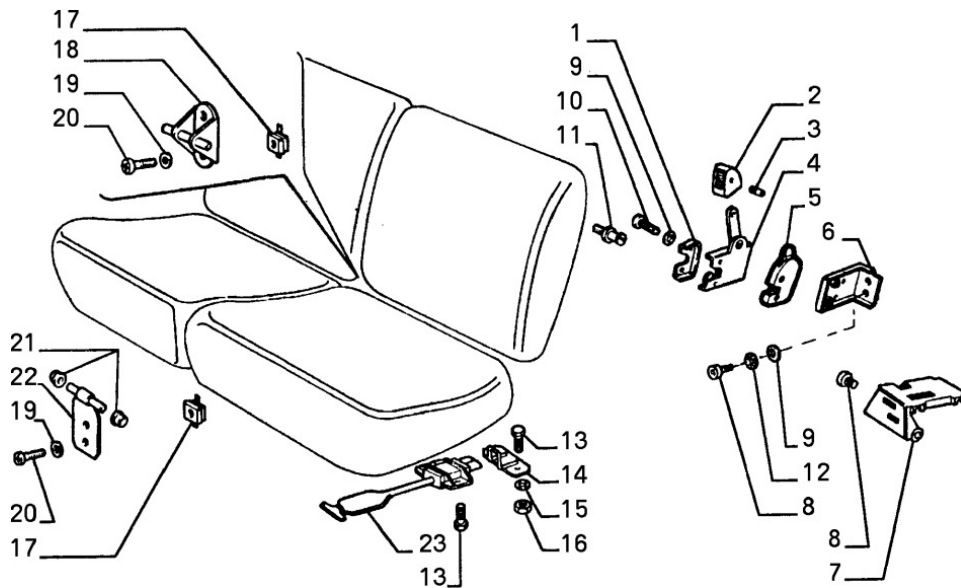

Rear Seat

Section	Ref	Part Num	Description	Count	Variant	Note
70613/01/2	1	7562242	COVERING RH	1		
70613/01/2	1	7562243	COVERING LH	1		
70613/01/2	2	82407295	KNOB	1		C9748
70613/01/2	3	82407296	PIN	2		C9748
70613/01/2	4	82429843	POSITIONING DEVICE RH	1		C9102
70613/01/2	4	82429844	POSITIONING DEVICE LH	1		C9102
70613/01/2	4	7583597	POSITIONING DEVICE RH	1		D9102, C9748
70613/01/2	4	7583598	POSITIONING DEVICE LH	1		D9102, C9748
70613/01/2	5	181489180	POSITIONING DEVICE RH	1		D9748
70613/01/2	5	181489280	POSITIONING DEVICE LH	1		D9748
70613/01/2	6	82423264	SUPPORT RH	1		C8736
70613/01/2	6	82423321	SUPPORT RH	1		D8736
70613/01/2	6	82423265	SUPPORT LH	1		C8736
70613/01/2	6	82423322	SUPPORT LH	1		D8736
70613/01/2	7	82391720	REINFORCEMENT RH	1		
70613/01/2	7	82391721	REINFORCEMENT LH	1		
70613/01/2	8	16135624	SCREW	4		
70613/01/2	9	12646721	PLAIN WASHER	4		
70613/01/2	10	13301977	SCREW	4		
70613/01/2	11	82421201	PIN	2		
70613/01/2	12	12605574	LOCK WASHER	4