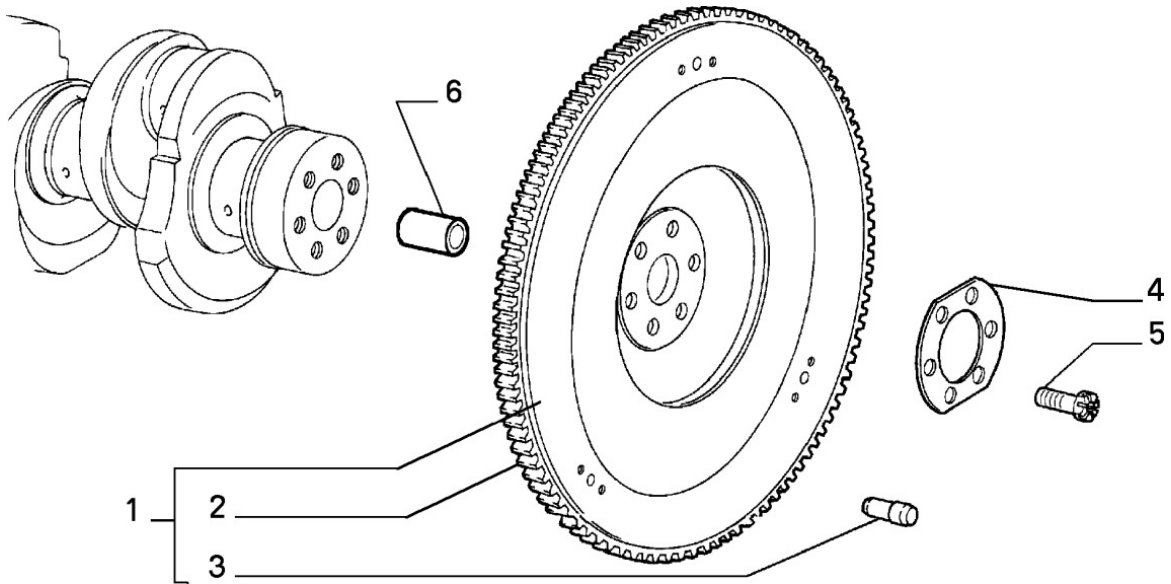

Flywheel

Section	Ref	Part Num	Description	Count	Variant	Note
10103/00/2	1	7638064	FLYWHEEL COMPL	1	M1, M2	
10103/00/2	1	7680547	FLYWHEEL COMPL	1	M3, M4	
10103/00/2	2	4460651	RING GEAR	1		
10103/00/2	3	4291511	DOWEL L=20	1		
10103/00/2	3	4111201	DOWEL L=14	1		
10103/00/2	4	5984666	PLAIN WASHER	1		
10103/00/2	5	7581570	SCREW	6		
10103/00/2	6	7725371	BUSH	1