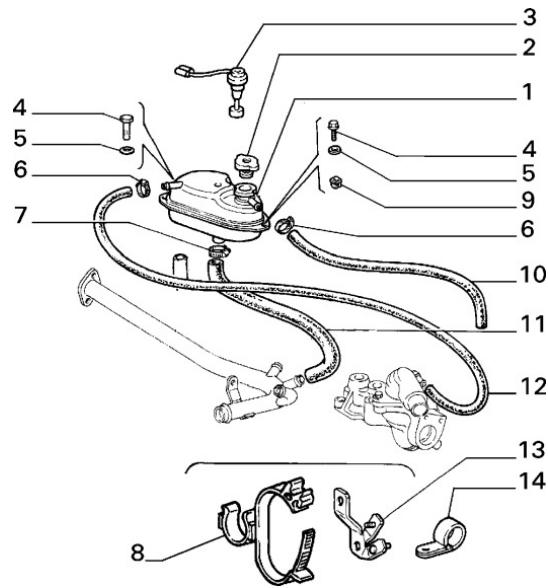

Coolant Reservoir

Section	Ref	Part Num	Description	Count	Variant	Note
10401/01/3	1	82473189	TANK	1		
10401/01/3	1	82473197	TANK	1	E949	
10401/01/3	2	82419639	PLUG	1		
10401/01/3	3	82394848	LEVEL GAUGE	1		
10401/01/3	4	15648401	SCREW	2		
10401/01/3	5	12643721	PLAIN WASHER	3		
10401/01/3	6	13000190	COLLAR	3		
10401/01/3	7	13000590	COLLAR	2		
10401/01/3	8	82454076	CLIP DIAM=9.5	1		
10401/01/3	8	82454384	CLIP DIAM=13	1		
10401/01/3	9	14222285	PAD	2		
10401/01/3	10	82401912	HOSE	1		
10401/01/3	11	82452788	HOSE	1		
10401/01/3	12	82452066	HOSE	1		
10401/01/3	13	7534256	CLIP	1		
10401/01/3	14	82433531	BRACKET	1