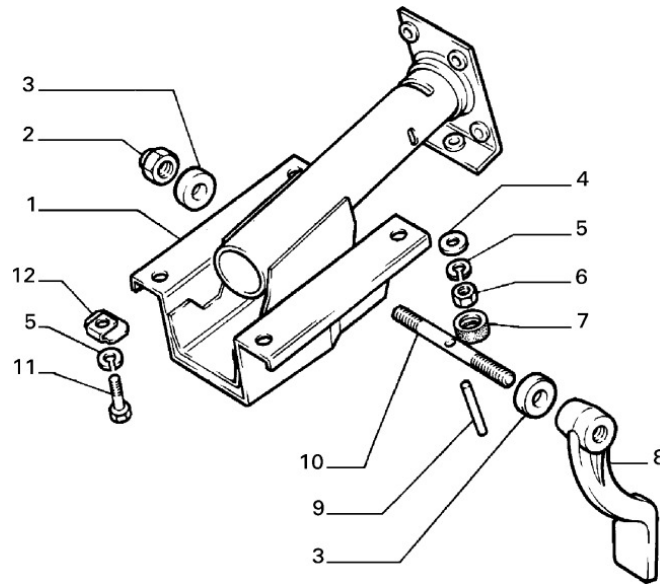

Steering Column Adjustment

Section	Ref	Part Num	Description	Count	Variant	Note
41201/00/3	1	82428557	SUPPORT	1		
41201/00/3	2	15506221	NUT	1		
41201/00/3	3	12646921	PLAIN WASHER	2		
41201/00/3	4	10519421	PLAIN WASHER	4		
41201/00/3	5	12601274	LOCK WASHER	4		
41201/00/3	6	15896211	NUT	4		
41201/00/3	7	82375449	SHIELD	1		
41201/00/3	8	82345763	LEVER	1		
41201/00/3	9	14164770	PIN	1		
41201/00/3	10	82343046	SCREW	1		
41201/00/3	11	10902224	SCREW	4		
41201/00/3	12	4289140	BRACKET	2