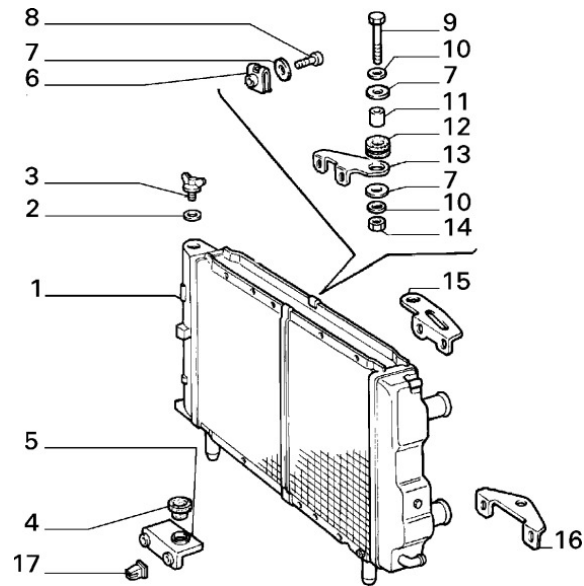

Radiator And Piping

Section	Ref	Part Num	Description	Count	Variant	Note
10401/01/1	1	82440378	RADIATOR	1		C6528
10401/01/1	1	71735357	RADIATOR	1		D6528
10401/01/1	2	14453080	SEAL GASKET	1		
10401/01/1	3	4478544	PLUG	1		
10401/01/1	4	4458284	RESILIENT BUSH	2		
10401/01/1	5	82451346	REINFORCEMENT RH	1		
10401/01/1	5	82451344	REINFORCEMENT LH	1		
10401/01/1	6	82290387	PAD	2		
10401/01/1	7	82367628	PLAINWASHER	2		
10401/01/1	8	13276211	SCREW	2		
10401/01/1	9	11617524	SCREW AND WASHER ASSY	2		
10401/01/1	10	12601374	LOCK WASHER	1		
10401/01/1	11	82431284	SPACER	1		
10401/01/1	12	82425850	RUBBER RING	1		
10401/01/1	13	82416340	BRACKET	1		
10401/01/1	14	16102311	NUT	1		
10401/01/1	15	82442820	BRACKET	1		
10401/01/1	16	82442821	BRACKET	1		
10401/01/1	17	14222285	PAD	7