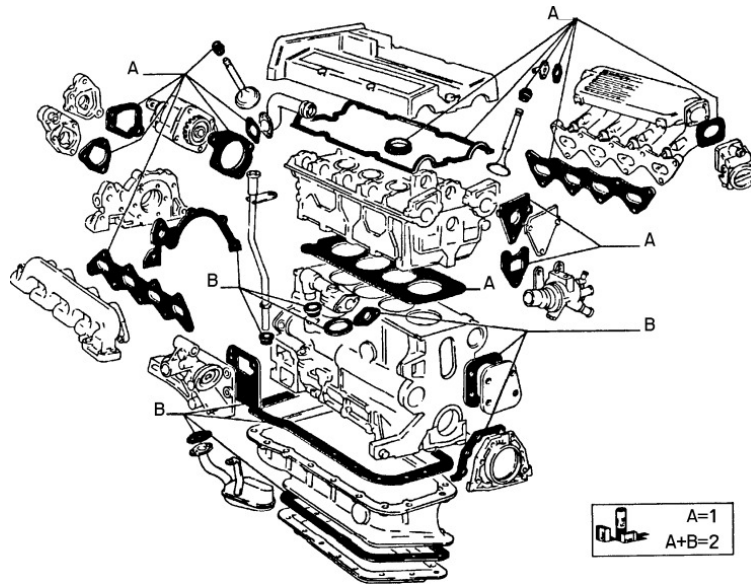

Engine Gaskets

Section	Ref	Part Num	Description	Count	Variant	Note
10101/01/4	1	5891891	VALVE GASKETS	S		
10101/01/4	2	5893560	GASKETS FOR ENGINE OVERHAUL	S