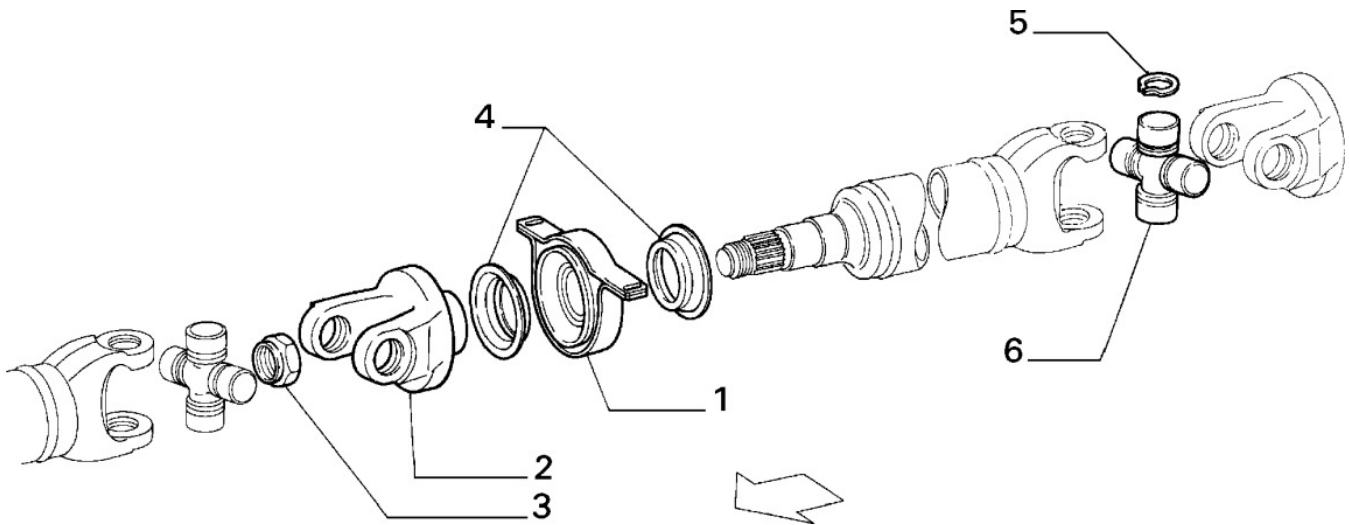

Transmission To Axle Propeller Shaft

Section	Ref	Part Num	Description	Count	Variant	Note
24301/00/5	1	7709660	SUPPORT	1		D8778
24301/00/5	2	7533970	SLEEVE	1		D8778
24301/00/5	3	4593215	NUT	1		D8778
24301/00/5	4	5990916	PROTECTION	2		D8778
24301/00/5	5	882323	LOCKRING SP=1,50	4		D8778
24301/00/5	5	4625628	LOCKRING SP=1,53	4		D8778
24301/00/5	5	4625629	LOCKRING SP=1,56	4		D8778
24301/00/5	5	4625630	LOCKRING SP=1,59	4		D8778
24301/00/5	5	4625631	LOCKRING SP=1,62	4		D8778
24301/00/5	6	4625636	SPIDER	1		D8778