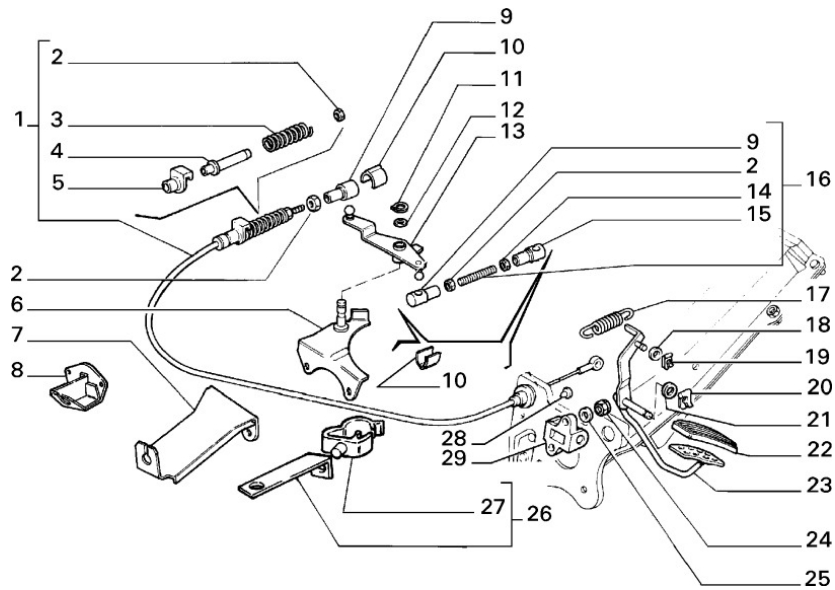

Accelerator Control Linkage

Section	Ref	Part Num	Description	Count	Variant	Note
10222/00/1	1	82421754	FLEXIBLE SHAFT COMPL	1	M1, M2, M3	
10222/00/1	1	82448036	FLEXIBLE SHAFT COMPL	1	M4	
10222/00/1	2	15896411	NUT	2	M1, M2, M3	
10222/00/1	3	4406515	SPRING	1	M1, M2, M3	
10222/00/1	4	4405897	CASE	1	M1, M2, M3	
10222/00/1	5	4405898	BRACKET	1	M1, M2, M3	
10222/00/1	6	7546542	BRACKET	1	M1, M2, M3	
10222/00/1	7	7566144	BRACKET	1		
10222/00/1	8	7662973	BRACKET	1	M4	
10222/00/1	9	10124311	SOCKET	2	M1, M2, M3	
10222/00/1	10	10124776	CLIP	3	M1, M2, M3	
10222/00/1	11	11087876	LOCKRING	1	M1, M2, M3	
10222/00/1	12	12642750	PLAIN WASHER	1	M1, M2, M3	
10222/00/1	13	7566218	LEVER	1	M1, M2, M3	
10222/00/1	14	9406933229	NUT	1	M1, M2, M3	
10222/00/1	15	7539658	SOCKET	1	M1, M2,