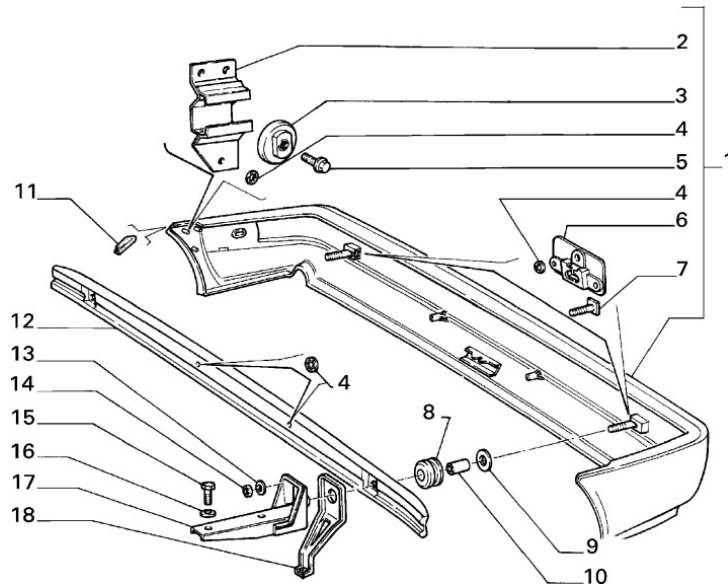

Rear Bumper

Section	Ref	Part Num	Description	Count	Variant	Note
70727/01/1	1	82443625	REAR BUMPER COMPL	1		C9014
70727/01/1	1	82445198	REAR BUMPER COMPL	1		D9014
70727/01/1	2	82443623	BRACKET RH	1		D9014
70727/01/1	2	82443624	BRACKET LH	1		D9014
70727/01/1	3	82436721	SPACER	2		
70727/01/1	4	82433745	LOCK WASHER	12		
70727/01/1	4	82433745	LOCK WASHER	6		D9014
70727/01/1	5	13825914	SCREW AND WASHER ASSY	2		
70727/01/1	6	82445938	BRACKET RH	1		D9014
70727/01/1	6	82446070	BRACKET LH	1		D9014
70727/01/1	7	82425520	SCREW	1		
70727/01/1	8	82412447	PAD	2		
70727/01/1	9	82336730	PLAIN WASHER	2		
70727/01/1	10	82412445	SPACER	2		
70727/01/1	11	82426247	PAD	2		
70727/01/1	12	82414807	CROSSRAIL	1		
70727/01/1	13	82403563	PLAIN WASHER	2		
70727/01/1	14	15503721	NUT	2		
70727/01/1	15	11676834	SCREW	4		
70727/01/1	16	82444485	SPACER	4		
70727/01/1	17	82403529	BRACKET	2		
70727/01/1	18	82430643	BRACKET	2		D8755