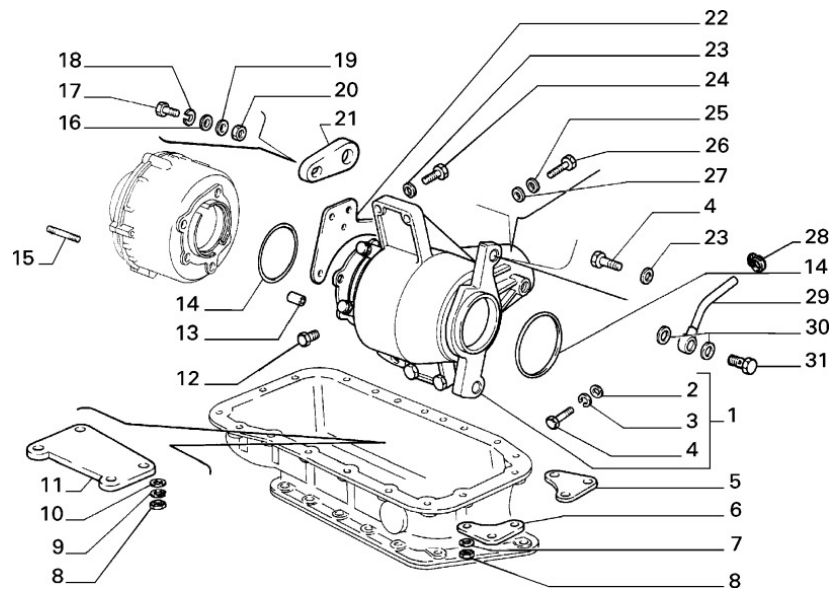

Front Axle Final Drive And Differential Gears

Section	Ref	Part Num	Description	Count	Variant	Note
27407/00/1	1	7541562	SUPPORT COMPL	1	M1, M2	
27407/00/1	1	7655249	SUPPORT COMPL	1	M3, M4	
27407/00/1	2	14496507	PLAIN WASHER	10		
27407/00/1	3	10516874	LOCK WASHER	4		
27407/00/1	4	18707821	SCREW	3		
27407/00/1	5	82436286	ROD LH	1	M3, M4	
27407/00/1	6	82436284	ROD RH	1	M3, M4	
27407/00/1	7	11193874	LOCK WASHER	6	M3, M4	
27407/00/1	8	16100811	NUT	8	M3, M4	
27407/00/1	9	11194074	LOCK WASHER	4	M3, M4	C6528
27407/00/1	9	55189555	LOCK WASHER	4	M3, M4	D6528
27407/00/1	10	10519621	PLAIN WASHER	4	M3, M4	
27407/00/1	11	82440133	BRACKET	1	M3, M4	
27407/00/1	12	10269401	PLUG L=12	1		
27407/00/1	12	14325201	PLUG L=20	1		
27407/00/1	13	7679234	DOWEL	2	M1, M2	
27407/00/1	13	4354796	DOWEL	2	M3, M4	
27407/00/1	14	14461180	SEAL GASKET	2		
27407/00/1	15	13530221	STUD	2		
27407/00/1	16	12642524	PLAIN WASHER	1		
27407/00/1	17	16043424	SCREW	2		
27407/00/1	18	12601274	LOCK WASHER	3		
27407/00/1	19	11190579	LOCK WASHER	2		
27407/00/1	20	15501121	NUT	4		
27407/00/1	21	82424671	ROD	1		
27407/00/1	22	82430071	BRACKET	1		
27407/00/1	23	14499621	PLAIN WASHER	3