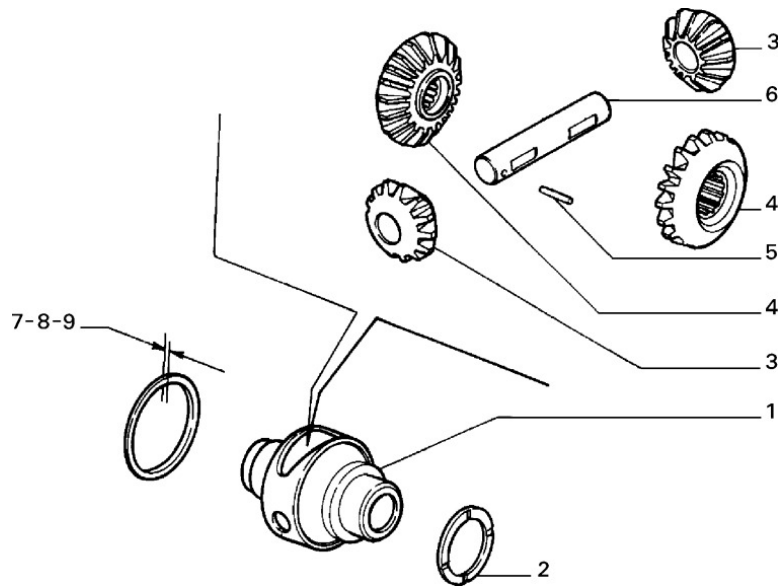

Front Axle Final Drive And Differential Gears

Section	Ref	Part Num	Description	Count	Variant	Note
27407/00/2	1	7581143	CASE	1	M1, M2	
27407/00/2	1	7618684	CASE	1	M3, M4	
27407/00/2	2	7534054	RING	2		
27407/00/2	3	71719742	REPAIR KIT	2		
27407/00/2	4	7575832	SUN GEAR	2		
27407/00/2	5	13936370	PIN	1		
27407/00/2	6	7534058	PIN	1		
27407/00/2	7	7534020	RING SP=1.475	1		
27407/00/2	7	7534021	RING SP=1.500	1		
27407/00/2	7	7534022	RING SP=1.550	1		
27407/00/2	7	7534023	RING SP=1.600	1		
27407/00/2	7	7579835	RING SP=1.625	1		
27407/00/2	7	7534024	RING SP=1.650	1		
27407/00/2	7	7579836	RING SP=1.675	1		
27407/00/2	7	7534025	RING SP=1.700	1		
27407/00/2	7	7579837	RING SP=1.725	1		
27407/00/2	7	7534026	RING SP=1.750	1		
27407/00/2	7	7579838	RING SP=1.775	1		
27407/00/2	7	7534027	RING SP=1.800	1		
27407/00/2	7	7579839	RING SP=1.825	1		
27407/00/2	7	7534028	RING SP=1.850	1		
27407/00/2	7	7579840	RING SP=1.875	1		
27407/00/2	7	7534029	RING SP=1.900	1		
27407/00/2	7	7579841	RING SP=1.925	1		
27407/00/2	7	7534030	RING SP=1.950	1		
27407/00/2	7	7579842	RING SP=1.975	1		
27407/00/2	7	7534031	RING SP=2.000	1