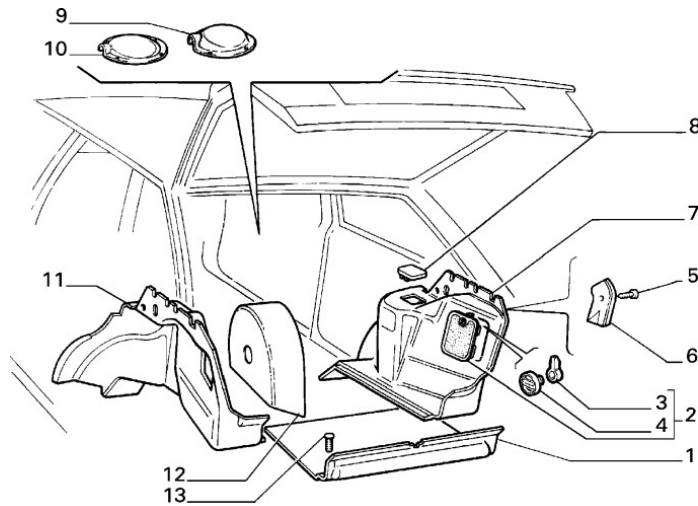

Rear Compartment Interior Trimming

Section	Ref	Part Num	Description	Count	Variant	Note
70526/00/1	1	176461580	COVERING	1		
70526/00/1	2	82397274	LID RH COMPL	1		
70526/00/1	3	82384349	LATCH	1		
70526/00/1	4	82384350	HANDLE	1		
70526/00/1	5	82369748	FISHPLATE RH	1		
70526/00/1	5	82369749	FISHPLATE LH	1		
70526/00/1	6	15691407	SCREW	2		
70526/00/1	7	176375980	COVERING RH	1	V1, V3	
70526/00/1	7	176764080	COVERING RH	1	V2	
70526/00/1	8	82368595	COVER	2		
70526/00/1	9	82424547	COVER RH	1		
70526/00/1	10	82424548	COVER LH	1		
70526/00/1	11	176376180	COVERING LH	1		
70526/00/1	12	176377780	COVERING	1		
70526/00/1	13	82356905	BUTTON	9