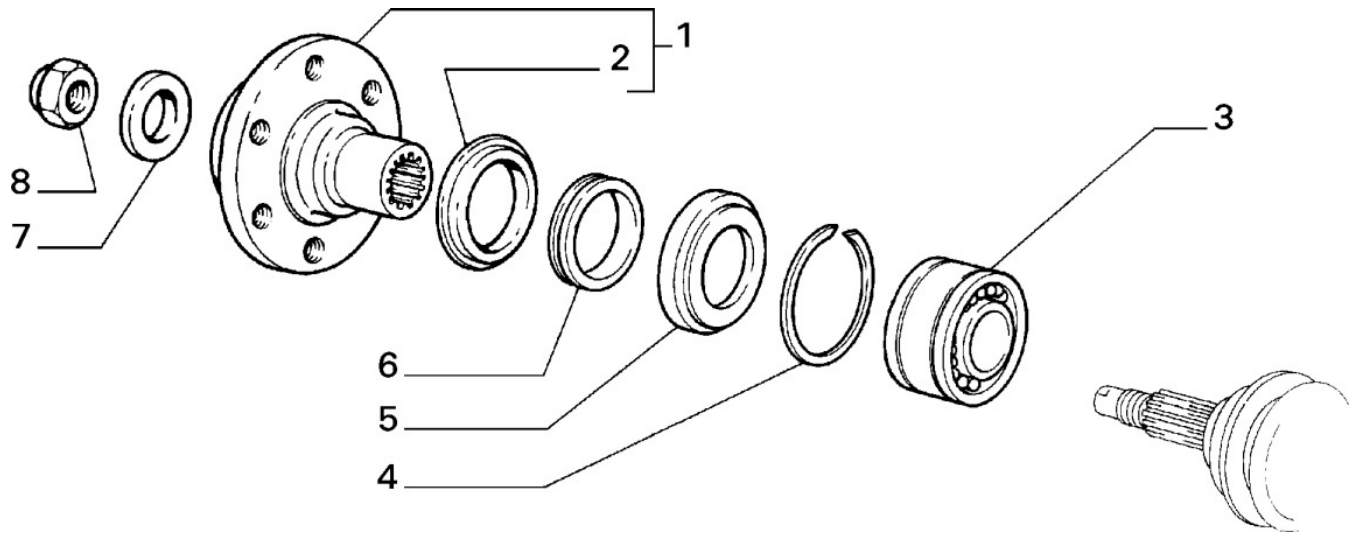

Rear Axles And Axle Shaft

Section	Ref	Part Num	Description	Count	Variant	Note
27404/00/3	1	82413546	HUB COMPL	2		C9060
27404/00/3	1	82448523	HUB COMPL	2		D9060
27404/00/3	2	7634575	THRUST RING	2		D9060
27404/00/3	3	5941798	BEARING	2		C9060
27404/00/3	3	7634573	BEARING	2		D9060
27404/00/3	4	5988269	LOCKRING	2		
27404/00/3	5	5988270	THRUST RING	2		C9060
27404/00/3	6	4374303	RING	2		C9060
27404/00/3	7	4307324	PLAIN WASHER	2		
27404/00/3	8	7787313	NUT	2