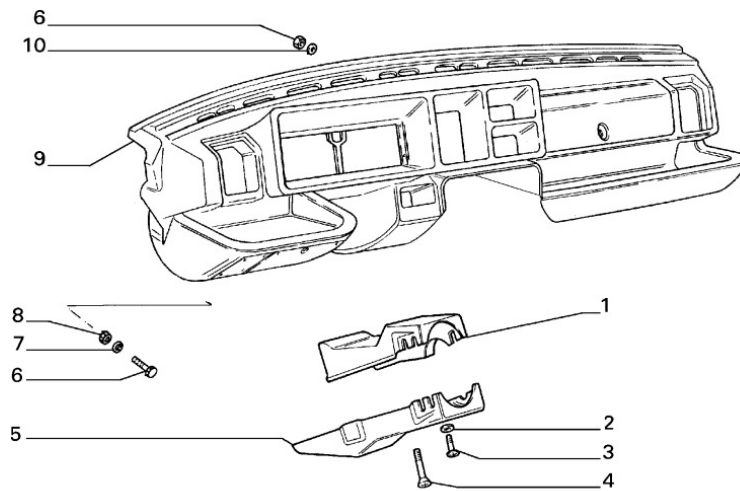

Instrument Panel

Section	Ref	Part Num	Description	Count	Variant	Note
70502/00/1	1	176321380	PROTECTION	1		
70502/00/1	2	12644421	PLAIN WASHER	3		
70502/00/1	3	13276011	SCREW	3		
70502/00/1	4	15646107	SCREW	2		
70502/00/1	5	176321480	PROTECTION	1		
70502/00/1	6	16135624	SCREW	4		
70502/00/1	7	10519621	PLAIN WASHER	4		
70502/00/1	8	16100811	NUT	8		
70502/00/1	9	176257160	INSTRUMENT PANEL	1		
70502/00/1	10	12642001	PLAIN WASHER	3