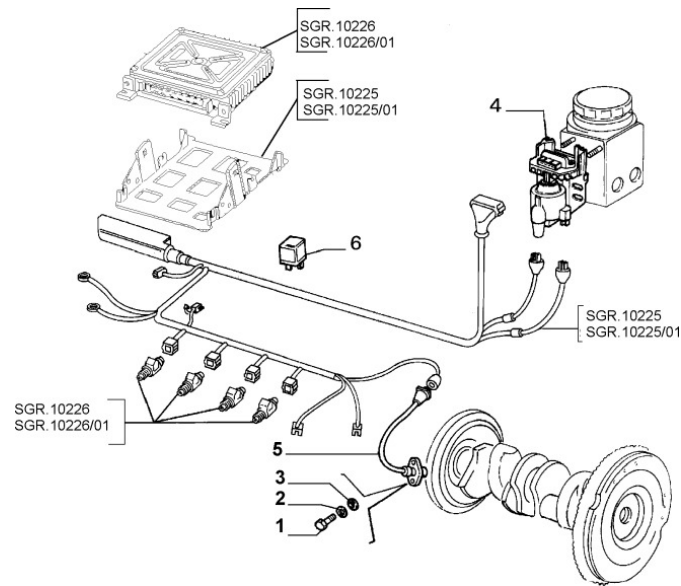

Starter Control Unit

Section	Ref	Part Num	Description	Count	Variant	Note
55102/00/1	1	7789371	SCREW	2		
55102/00/1	2	11199274	LOCK WASHER	2		
55102/00/1	3	10519301	PLAIN WASHER	2		
55102/00/1	4	7590055	ELECTRONIC IGNITION UNIT	1	M1, M2	
55102/00/1	4	7746226	COIL	1	M3, M4	
55102/00/1	5	4460206	SENDING UNIT	1		
55102/00/1	6	7619302	RELAY	1