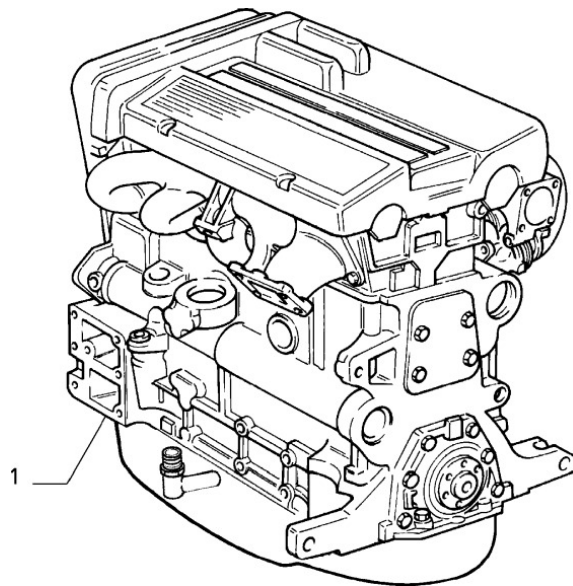

Engine

Section	Ref	Part Num	Description	Count	Variant	Note
10000/00/1	1	5889093	COMPLETE ENGINE	1