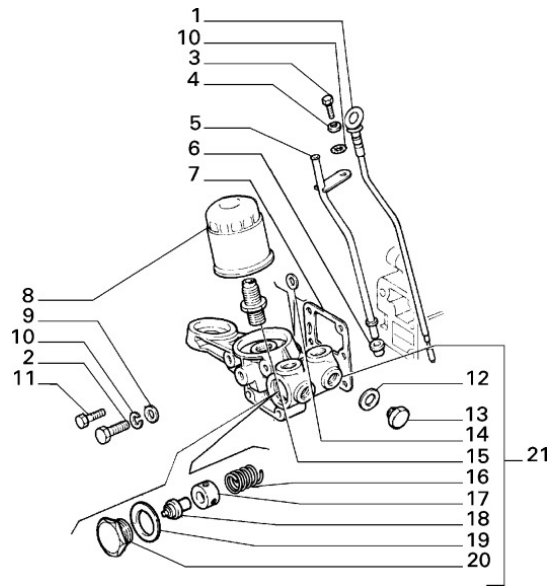

Oil Filter Assembly

Section	Ref	Part Num	Description	Count	Variant	Note
10301/00/2	1	7553720	LEVEL ROD	1		
10301/00/2	2	15888724	SCREW	4		
10301/00/2	3	16043224	SCREW	1		
10301/00/2	4	14452780	SEAL GASKET	1		
10301/00/2	5	7565105	PIPE	1	M1, M2	
10301/00/2	5	7650458	PIPE	1	M3	
10301/00/2	5	7729700	PIPE	1	M4	
10301/00/2	6	82324106	SEAL GASKET	1		
10301/00/2	7	7625749	SEAL GASKET	1		
10301/00/2	8	46805828	OIL FILTER ALTERNATIVE	1		
10301/00/2	8	46805828	OIL FILTER	1		
10301/00/2	9	14496621	PLAIN WASHER	6		
10301/00/2	10	11193874	LOCK WASHER	3		
10301/00/2	11	16237721	SCREW	2		
10301/00/2	12	10282460	SEAL GASKET	3		
10301/00/2	13	10300611	PLUG	1		
10301/00/2	14	14328501	PLUG	1		
10301/00/2	15	7604658	CONNECTION	1		
10301/00/2	16	7547338	SPRING	1		
10301/00/2	17	7547339	VALVE	1		
10301/00/2	18	7547340	ELECTRO-VALVE	1		
10301/00/2	19	10265160	SEAL GASKET	1		
10301/00/2	20	7747244	PLUG	1		
10301/00/2	21	7575606	SUPPORT COMPL	1	M1, M2	C8881
10301/00/2	21	7619324	SUPPORT COMPL	1	M1, M2	D8881
10301/00/2	21	7619324	SUPPORT COMPL	1	M3, M4