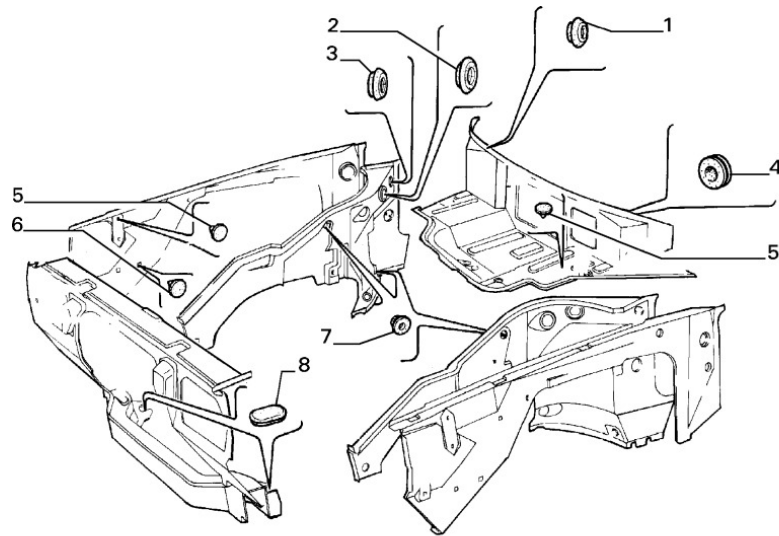

Insulation And Padding

Section	Ref	Part Num	Description	Count	Variant	Note
70522/00/3	1	4090231	PLUG	3		
70522/00/3	2	82324368	PAD	8		
70522/00/3	3	82324367	PAD	4		
70522/00/3	4	14673780	PLUG	1		
70522/00/3	5	82340928	PLUG	8		
70522/00/3	6	4387750	PLUG	2		
70522/00/3	7	856707	PLUG	6		
70522/00/3	8	4268194	PLUG	2