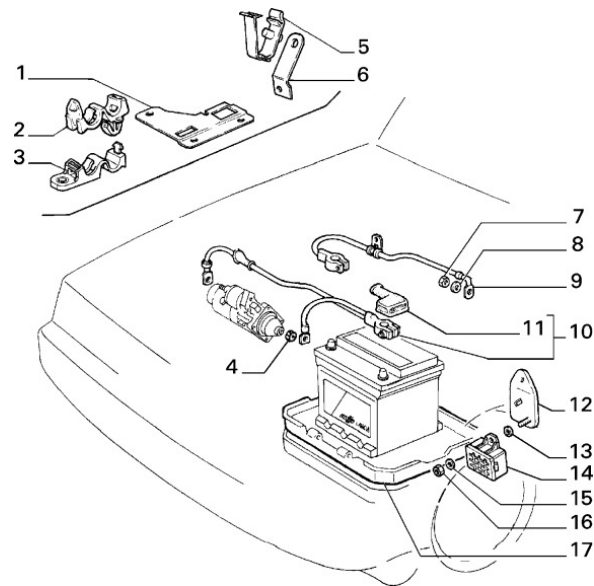

Battery

Section	Ref	Part Num	Description	Count	Variant	Note
55300/00/1	1	82450803	BRACKET	1		
55300/00/1	2	82423435	CLIP	1	M1, M2	
55300/00/1	3	82409278	CLIP	1		
55300/00/1	4	16100811	NUT	1		
55300/00/1	5	82452725	CLIP	1	M4	
55300/00/1	6	82452723	BRACKET	1	M4	
55300/00/1	7	15896211	NUT	2		
55300/00/1	8	10519421	PLAIN WASHER	2		
55300/00/1	9	82430716	ELECTRIC CABLE	1	M1, M2	
55300/00/1	9	82454516	ELECTRIC CABLE	1	M3, M4	
55300/00/1	10	82435474	ELECTRIC CABLE	1	M1, M2	
55300/00/1	10	82452627	ELECTRIC CABLE	1	M3, M4	
55300/00/1	11	4248052	BOOT	1		
55300/00/1	12	82426097	BRACKET COMPL	1	M1, M2	C9000
55300/00/1	12	82435471	BRACKET COMPL	1	M1, M2	D9000
55300/00/1	13	5963311	SPACER	3		
55300/00/1	14	7567209	RECEPTACLE	1		
55300/00/1	15	10519301	PLAIN WASHER	1		
55300/00/1	16	15896411	NUT	1		
55300/00/1	17	82421391	PAN	1