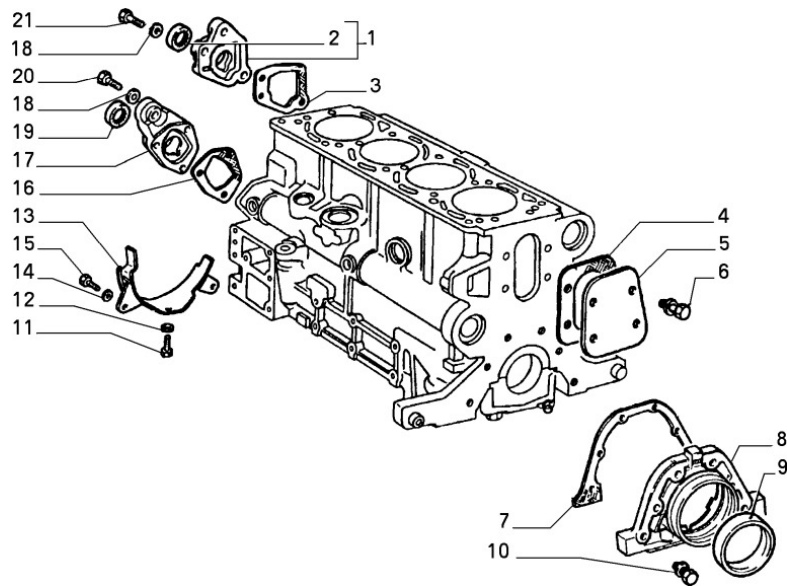

Oil Sump And Crankcase

Section	Ref	Part Num	Description	Count	Variant	Note
10102/00/2	1	7574856	COVER COMPL	1		
10102/00/2	2	40005010	SEAL GASKET	1		
10102/00/2	3	46431424	SEAL GASKET	1		
10102/00/2	4	5960717	SEAL GASKET	1	M1, M2	C9750
10102/00/2	4	7668658	SEAL GASKET	1	M3, M4	C9750
10102/00/2	4	7702131	SEAL GASKET	1		D9750
10102/00/2	5	5960716	COVER	1		C9750
10102/00/2	5	7702130	COVER	1		D9750
10102/00/2	6	11612424	SCREW AND WASHER ASSY	4		
10102/00/2	7	4129763	SEAL GASKET	1		
10102/00/2	8	4335428	COVER	1		
10102/00/2	9	40004300	SEAL GASKET	1		
10102/00/2	10	11612624	SCREW AND WASHER ASSY	6		
10102/00/2	11	14441424	SCREW	2		
10102/00/2	12	12606879	LOCK WASHER	2		
10102/00/2	13	7580552	PROTECTION	1		
10102/00/2	14	11194379	LOCK WASHER	20		
10102/00/2	15	10902024	SCREW	3		
10102/00/2	16	7702123	SEAL GASKET	1		
10102/00/2	17	7574861	COVER	1		
10102/00/2	18	11193874	LOCK WASHER	5		
10102/00/2	19	40005000	SEAL GASKET	1		
10102/00/2	20	7698435	SCREW	3		
10102/00/2	21	14814524	SCREW	2