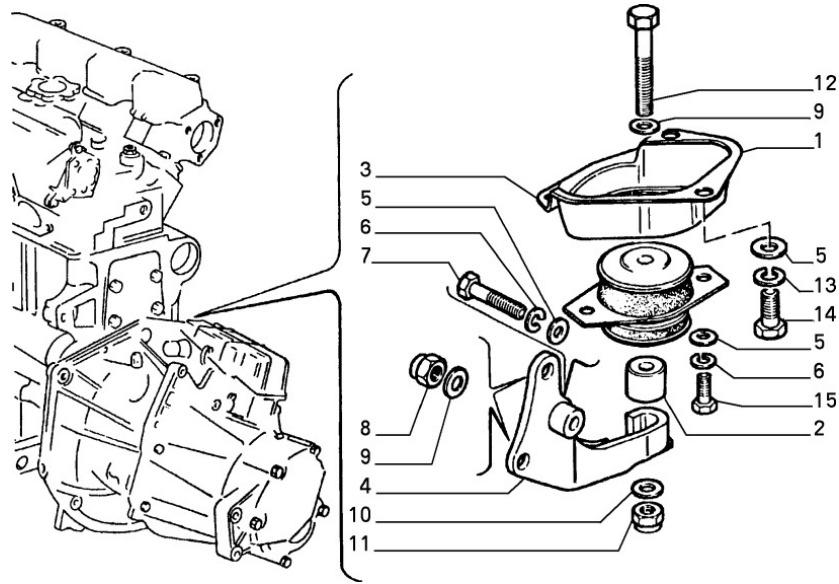

Rear Engine Mount

Section	Ref	Part Num	Description	Count	Variant	Note
10002/01/3	1	82415352	SUPPORT	1		
10002/01/3	2	82415456	SPACER	1		
10002/01/3	3	82414825	PAD	1		
10002/01/3	4	82423973	BRACKET	1		
10002/01/3	5	14496621	PLAIN WASHER	3		
10002/01/3	6	12601474	LOCK WASHER	3		
10002/01/3	7	16188324	SCREW	1		
10002/01/3	8	15503721	NUT	2		
10002/01/3	9	14496721	PLAIN WASHER	2		
10002/01/3	10	12646921	PLAIN WASHER	1		
10002/01/3	11	15503811	NUT	1		
10002/01/3	12	15541721	SCREW	1		
10002/01/3	13	12034574	LOCK WASHER	2		
10002/01/3	14	46544419	SCREW	2		
10002/01/3	15	15971434	SCREW	2