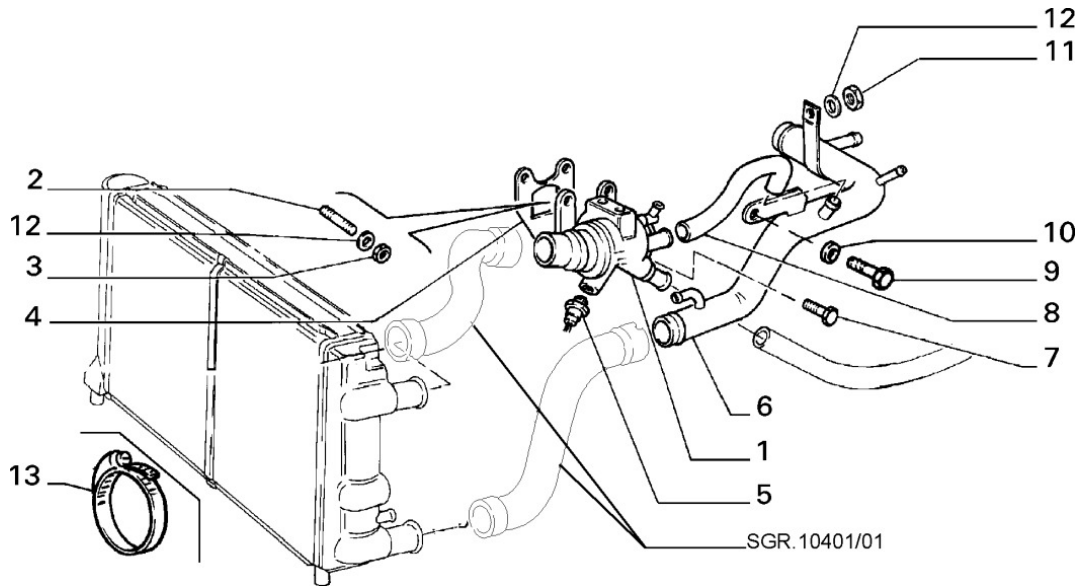

Thermostat And Lines

Section	Ref	Part Num	Description	Count	Variant	Note
10402/01/2	1	7649837	THERMOSTAT	1		
10402/01/2	2	12354521	STUD	2		
10402/01/2	3	16102311	NUT	2		
10402/01/2	4	7701854	SEAL GASKET	1		
10402/01/2	5	7762300	SENDING UNIT	1		
10402/01/2	6	7649829	PIPE	1		
10402/01/2	7	16043824	SCREW	1		
10402/01/2	8	7649831	SLEEVE	2		
10402/01/2	9	10979424	SCREW	1		
10402/01/2	10	11194674	LOCK WASHER	1		
10402/01/2	11	15501021	NUT	2		
10402/01/2	12	11193874	LOCK WASHER	1		
10402/01/2	13	13000390	COLLAR DIAM=16-25	2		
10402/01/2	13	13000490	COLLAR DIAM=20-32	2		
10402/01/2	13	13000790	COLLAR DIAM=40-60	2