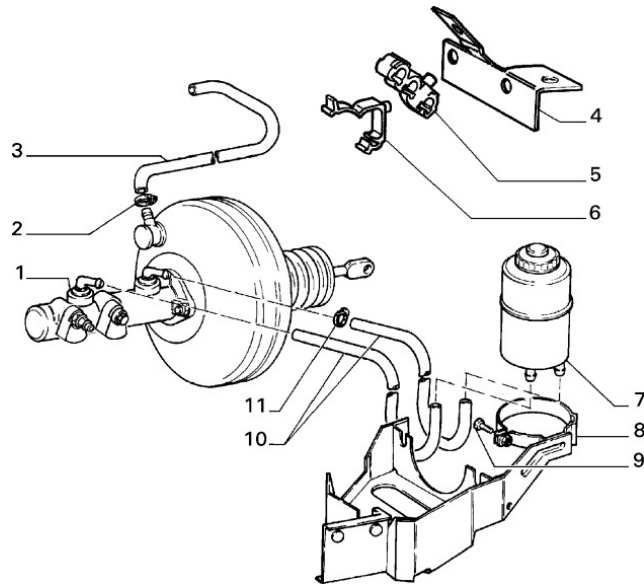

Brake Master Cylinder

Section	Ref	Part Num	Description	Count	Variant	Note
33102/01/1	1	82458345	POWER BRAKE	1		
33102/01/1	2	13000390	COLLAR	2		
33102/01/1	3	82453696	HOSE	1	M3	
33102/01/1	3	82451116	HOSE	1	M4	
33102/01/1	4	82453802	BRACKET	1	M3	C9437
33102/01/1	4	82453803	BRACKET	1	M3	D9437
33102/01/1	5	14579587	CLIP	1	M3	D9437
33102/01/1	6	14631487	CLIP	1	M3	D9437
33102/01/1	7	82451415	TANK	1		
33102/01/1	8	82451579	BRACKET	1		
33102/01/1	9	10902324	SCREW	1		
33102/01/1	10	19038786	HOSE	M		
33102/01/1	11	10186890	COLLAR	4