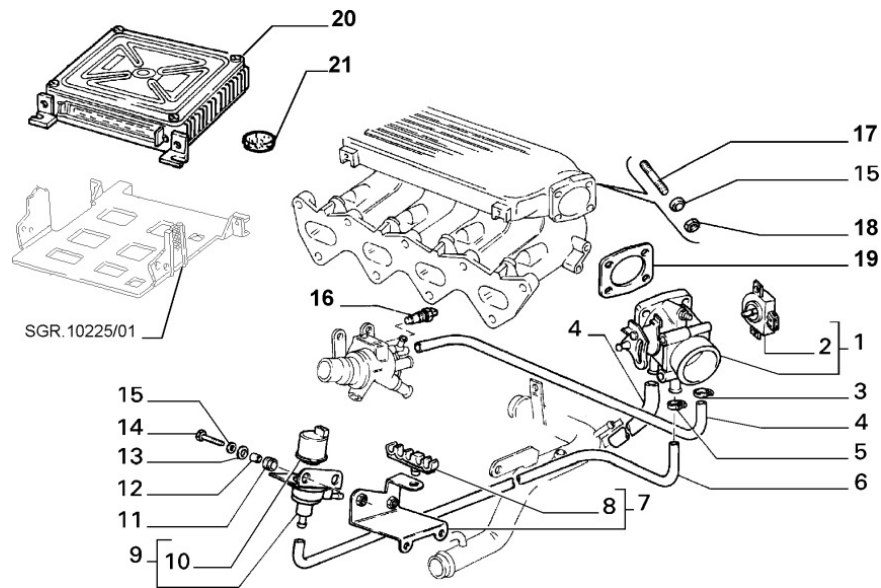

Throttle Body And Engine Control Module

Section	Ref	Part Num	Description	Count	Variant	Note
10226/01/1	1	7765772	BZ THROTTLE BODY COMPL	1		
10226/01/1	2	7760729	SWITCH	1		
10226/01/1	3	13000190	COLLAR	4		
10226/01/1	4	7649832	HOSE	2		
10226/01/1	5	13000390	COLLAR	2		
10226/01/1	6	7649835	SLEEVE	1		
10226/01/1	7	7787010	BRACKET COMPL	1		
10226/01/1	8	7635446	CLIP	1		
10226/01/1	9	7554920	ELECTRO-VALVE COMPL	1		
10226/01/1	10	7740101	ELECTRO-VALVE	1		
10226/01/1	11	7575420	PAD	4		
10226/01/1	12	4130913	SPACER	4		
10226/01/1	13	12643721	PLAIN WASHER	6		
10226/01/1	14	10902824	SCREW	2		
10226/01/1	15	11194379	LOCK WASHER	10		
10226/01/1	16	46477022	SENDING UNIT	1		
10226/01/1	17	13541221	STUD	4		
10226/01/1	18	15896211	NUT	6		
10226/01/1	19	7700578	SEAL GASKET	1		
10226/01/1	20	7653368	ELECTRONIC CONTROL UNIT	1		
10226/01/1	21	7669156	PLUG	1