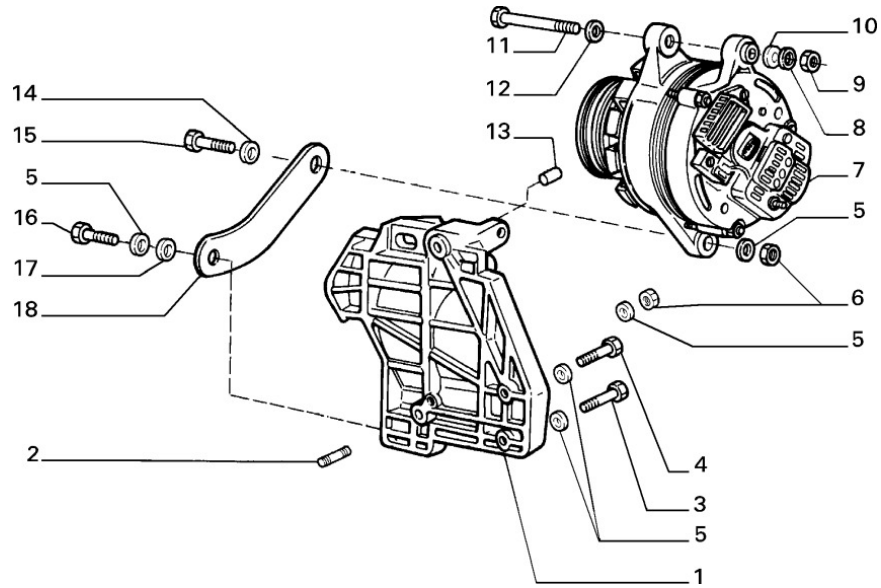

Alternator

Section	Ref	Part Num	Description	Count	Variant	Note
55301/00/1	1	7575637	SUPPORT	1	M1, M2	C8824
55301/00/1	1	7614062	SUPPORT	1	M1, M2	D8824
55301/00/1	1	7614062	SUPPORT	1	M3, M4	
55301/00/1	2	13449721	STUD	1		
55301/00/1	3	16044134	SCREW	1		
55301/00/1	4	16043934	SCREW	1		
55301/00/1	5	11198371	LOCK WASHER	4		
55301/00/1	6	15501121	NUT	2		
55301/00/1	7	7547935	ALTERNATOR MARELLI	1		
55301/00/1	8	11198674	LOCK WASHER	1		
55301/00/1	9	16101521	NUT	1		
55301/00/1	10	10520021	PLAIN WASHER	1		
55301/00/1	11	15541821	SCREW	1		
55301/00/1	12	12646921	PLAIN WASHER	1		
55301/00/1	13	7769930	DOWEL	1		
55301/00/1	14	11194074	LOCK WASHER	2		C6528
55301/00/1	14	55189555	LOCK WASHER	2		D6528
55301/00/1	15	15888824	SCREW	1		
55301/00/1	16	46544419	SCREW	2		
55301/00/1	17	12626021	PLAIN WASHER	2		
55301/00/1	18	7547952	BRACKET	1