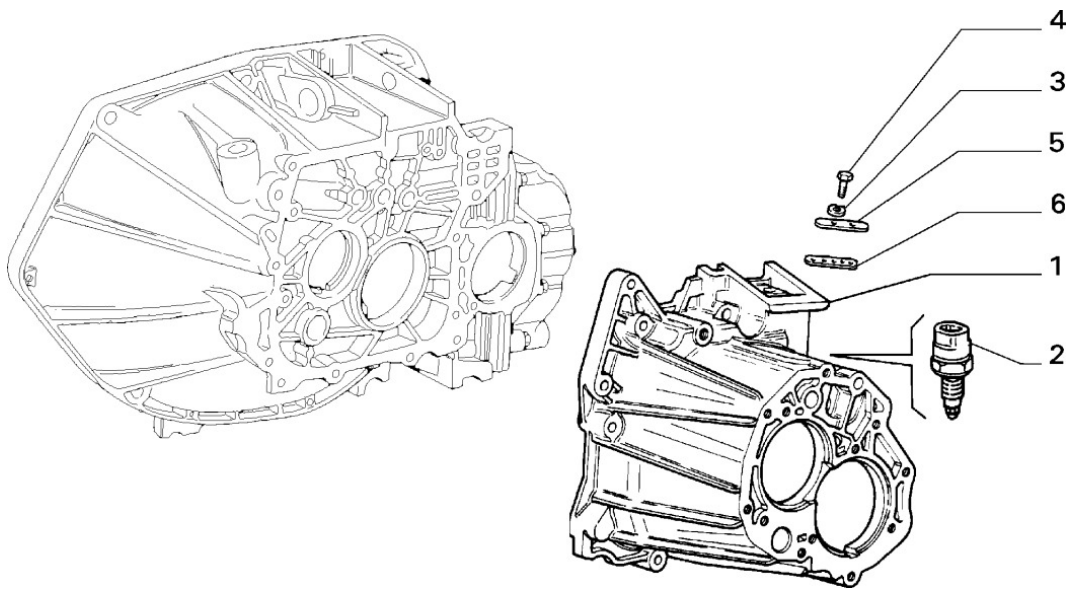

Transmission And Differential Cover

Section	Ref	Part Num	Description	Count	Variant	Note
21207/00/2	1	5990351	CASE	1	M1, M2	C9283
21207/00/2	1	7659763	CASE	1	M1, M2	D9283
21207/00/2	1	7659764	CASE	1	M3, M4	
21207/00/2	2	7565135	SWITCH	1		
21207/00/2	3	10519621	PLAIN WASHER	2		
21207/00/2	4	16043424	SCREW	2		
21207/00/2	5	82310081	COVER	1		
21207/00/2	6	82310082	SEAL GASKET	1