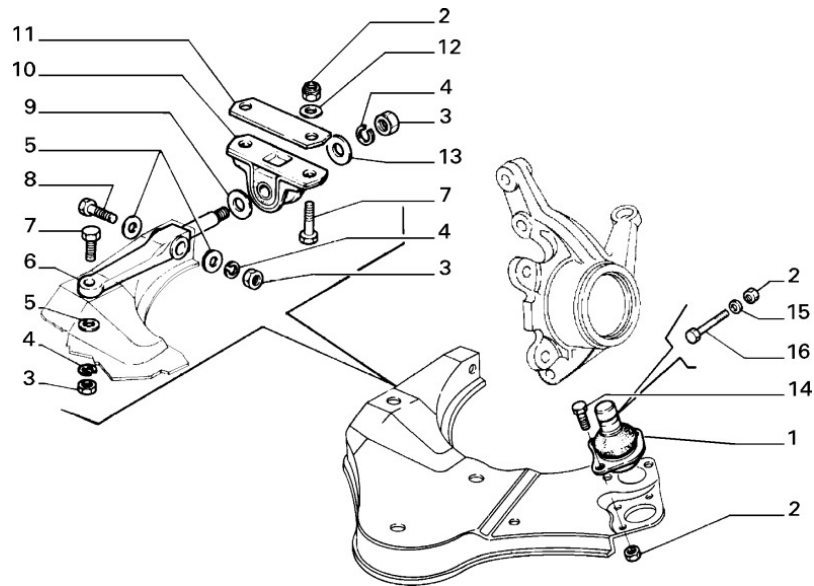

Front Control Arm Attachments

Section	Ref	Part Num	Description	Count	Variant	Note
44301/00/3	1	82439757	ARTICULATED HEAD	2	M2, M3, M4	D8880
44301/00/3	2	15503621	NUT	8		
44301/00/3	3	15501121	NUT	7		
44301/00/3	4	12601474	LOCK WASHER	7		
44301/00/3	5	10732411	PLAIN WASHER	14		
44301/00/3	6	95770053	PIN	2		
44301/00/3	7	46544419	SCREW	2		
44301/00/3	8	16236834	SCREW	2		
44301/00/3	9	82367622	PLAIN WASHER	8		
44301/00/3	10	82351944	RESILIENT BUSH	3		
44301/00/3	11	82448789	PLATE	2	M2, M3, M4	
44301/00/3	12	12642401	PLAIN WASHER	2		
44301/00/3	13	82335620	PLAIN WASHER	2		
44301/00/3	14	16235234	SCREW	6		
44301/00/3	15	82439973	PLAIN WASHER	4	M2, M3, M4	D8880
44301/00/3	16	16233474	SCREW	4