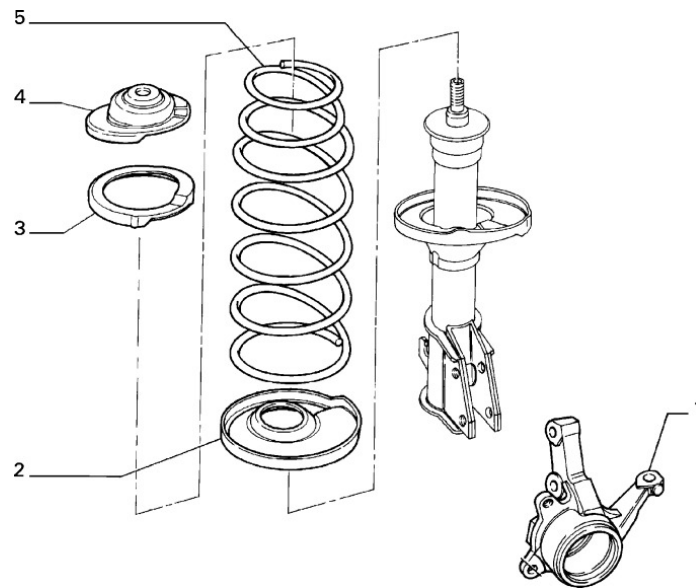

Front Suspension

Section	Ref	Part Num	Description	Count	Variant	Note
44301/00/1	1	82426515	PILLAR RH	1	M1	C8880
44301/00/1	1	82439559	PILLAR RH	1	M2	D8880
44301/00/1	1	82426514	PILLAR LH	1	M1	C8880
44301/00/1	1	82439558	PILLAR LH	1	M2	D8880
44301/00/1	1	82447760	PILLAR RH	1	M3, M4	
44301/00/1	1	82447761	PILLAR LH	1	M3, M4	
44301/00/1	2	82422618	RETAINER	2		
44301/00/1	3	82422849	RETAINER	2		
44301/00/1	4	82422619	PLATE	2		
44301/00/1	5	82422890	SPRING	2	M1	C8880
44301/00/1	5	82435453	SPRING	2	M2	D8880
44301/00/1	5	82456477	SPRING	2	M3, M4