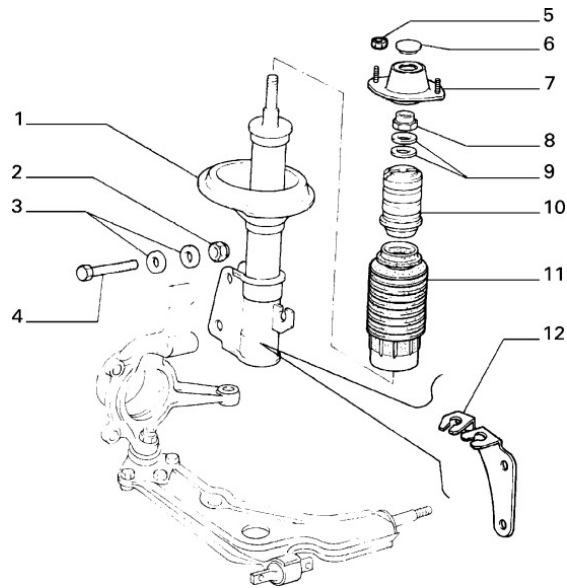

Front Strut Top

Section	Ref	Part Num	Description	Count	Variant	Note
44301/00/2	1	71712519	SHOCK ABSORBER	2	M3, M4	
44301/00/2	2	15503811	NUT	2		
44301/00/2	3	12642521	PLAIN WASHER	8		
44301/00/2	4	82404836	SCREW	4	M1, M2	
44301/00/2	4	82435110	SCREW	4	M3, M4	
44301/00/2	5	15503721	NUT	4		
44301/00/2	6	82437448	PLUG	2		
44301/00/2	7	82424665	PAD	2	M1	C8880
44301/00/2	7	82440711	PAD	2	M2, M3, M4	D8880
44301/00/2	8	16104111	NUT	2		
44301/00/2	9	82392432	PLAIN WASHER	4		
44301/00/2	10	82420984	RUBBER PAD	2	M1, M2	
44301/00/2	10	82456479	RUBBER PAD	2	M3, M4	
44301/00/2	11	82420985	PROTECTION	2		
44301/00/2	12	82452062	BRACKET RH	1	E009	
44301/00/2	12	82452061	BRACKET LH	1	E009