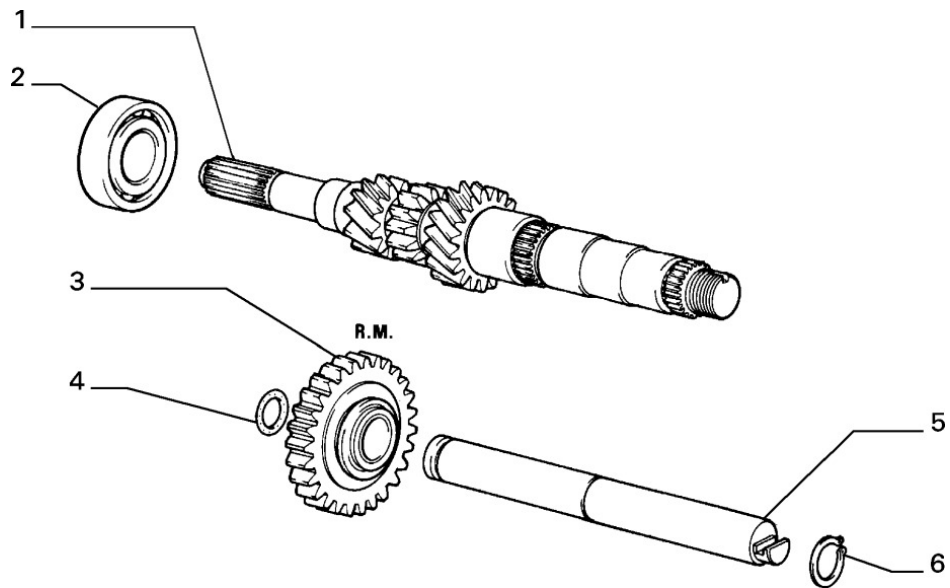

Transmission Gears

Section	Ref	Part Num	Description	Count	Variant	Note
21215/00/1	1	7581199	MAIN SHAFT	1	M1, M2	
21215/00/1	1	7640028	MAIN SHAFT	1	M3	
21215/00/1	1	7640030	MAIN SHAFT	1	M4	
21215/00/1	2	46403722	BEARING	1		
21215/00/1	3	7581198	GEAR R.M.	1	M1, M2	
21215/00/1	3	7640119	GEAR R.M.	1	M3, M4	
21215/00/1	4	14457280	RUBBER RING	1		
21215/00/1	5	7626328	SHAFT	1		
21215/00/1	6	11066876	LOCKRING	1