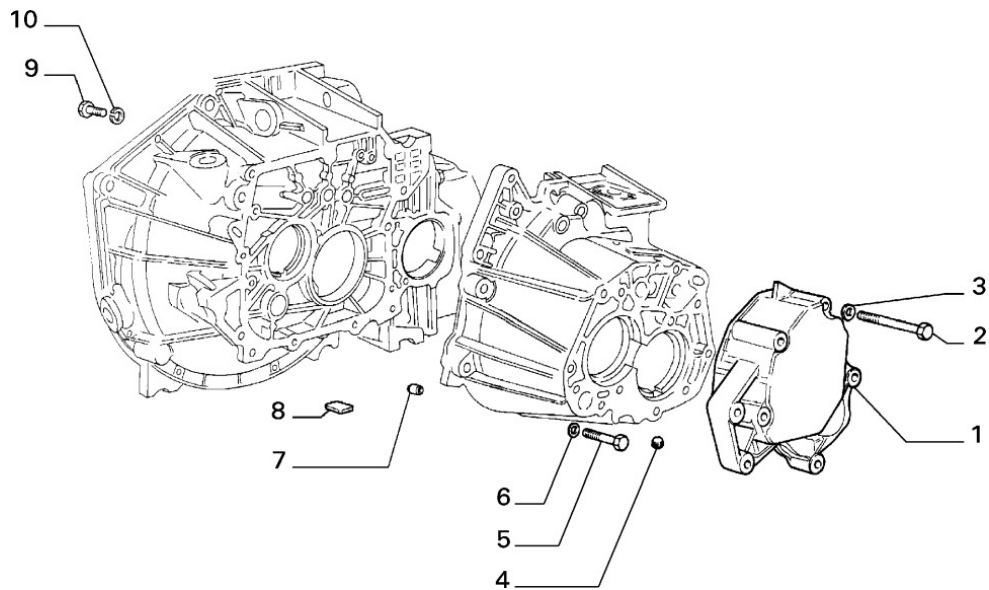

Transmission And Differential Unit Casing And Covers

Section	Ref	Part Num	Description	Count	Variant	Note
21207/00/4	1	7625564	COVER	1		
21207/00/4	2	16044224	SCREW	7		
21207/00/4	3	14499621	PLAIN WASHER	7		
21207/00/4	4	7751645	MAGNETIC PLUG TWEEN CONE	1		
21207/00/4	5	16044634	SCREW	1		
21207/00/4	6	14496721	PLAIN WASHER	1		
21207/00/4	7	7679234	DOWEL	5		
21207/00/4	8	7604757	MAGNET	1		
21207/00/4	9	16043634	SCREW	8		
21207/00/4	10	10519621	PLAIN WASHER	8