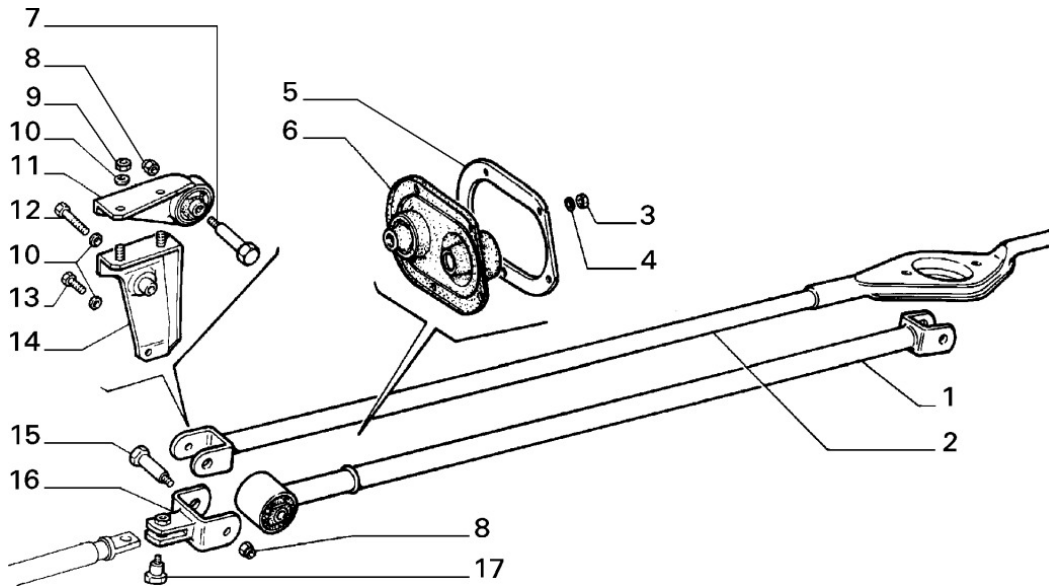

Transmission Shift Linkage

Section	Ref	Part Num	Description	Count	Variant	Note
21221/00/2	1	82475940	ROD	1		
21221/00/2	2	82410105	SUPPORT	1		
21221/00/2	3	12574111	NUT	5		
21221/00/2	4	12637807	PLAIN WASHER	5		
21221/00/2	5	82410481	COVER	1		
21221/00/2	6	82416732	SEAL GASKET	1		
21221/00/2	7	82399343	SCREW	1		
21221/00/2	8	12574211	NUT	2		
21221/00/2	9	16100811	NUT	2		
21221/00/2	10	12601374	LOCK WASHER	4		
21221/00/2	11	82427754	BRACKET	1		
21221/00/2	12	16043934	SCREW	1		
21221/00/2	13	16043524	SCREW	2		
21221/00/2	14	82427751	BRACKET	1		
21221/00/2	15	82421715	SCREW	1		
21221/00/2	16	82421720	BRACKET	1		
21221/00/2	17	46544419	SCREW	1