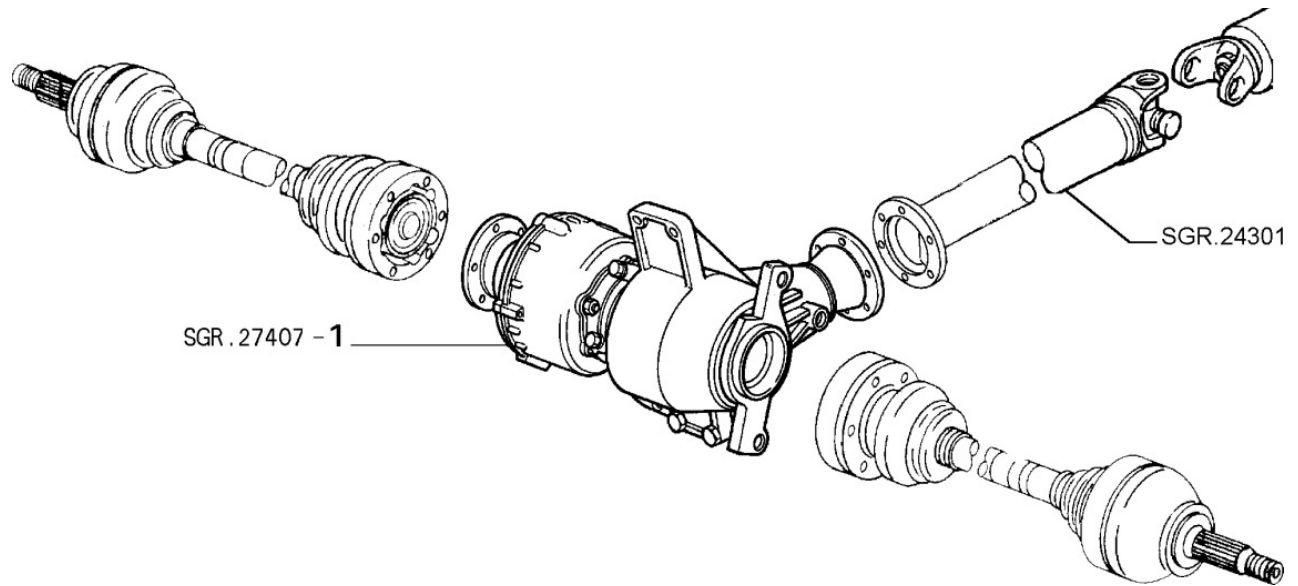

Front Axle And Axle Shafts

Section	Ref	Part Num	Description	Count	Variant	Note
27403/00/1	1	7582049	GEARS AND CASE	1	M1	
27403/00/1	1	7655248	GEARS AND CASE	1	M2, M3, M4