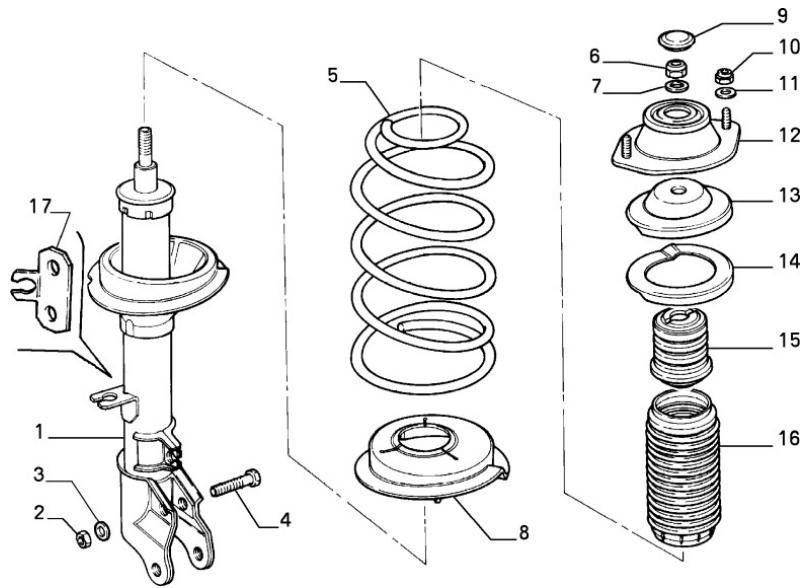

Rear Strut And Strut Top Mount

Section	Ref	Part Num	Description	Count	Variant	Note
44305/00/1	1	82429284	SHOCK ABSORBER	2	M1	C8880
44305/00/1	1	82441354	SHOCK ABSORBER	2	M2	D8880
44305/00/1	1	71712520	SHOCK ABSORBER	2	M3, M4	
44305/00/1	2	15503811	NUT	4		
44305/00/1	3	10732411	PLAIN WASHER	8		
44305/00/1	4	82404836	SCREW	4	M1, M2	
44305/00/1	4	82435110	SCREW	4	M3, M4	
44305/00/1	5	82427756	SPRING	2	M1, M2	
44305/00/1	5	82456478	SPRING	2	M3, M4	
44305/00/1	6	15503721	NUT	6		
44305/00/1	7	12641024	PLAIN WASHER	2		
44305/00/1	8	82422322	RETAINER	2		
44305/00/1	9	82437448	PLUG	2		
44305/00/1	10	16104111	NUT	4		
44305/00/1	11	10519621	PLAIN WASHER	4		
44305/00/1	12	82428285	PAD	2		
44305/00/1	13	82422902	PLATE	2		
44305/00/1	14	82408205	RETAINER	2		
44305/00/1	15	82420984	RUBBER PAD	2		
44305/00/1	16	82408202	PROTECTION	2		
44305/00/1	17	82435072	BRACKET	2	E009