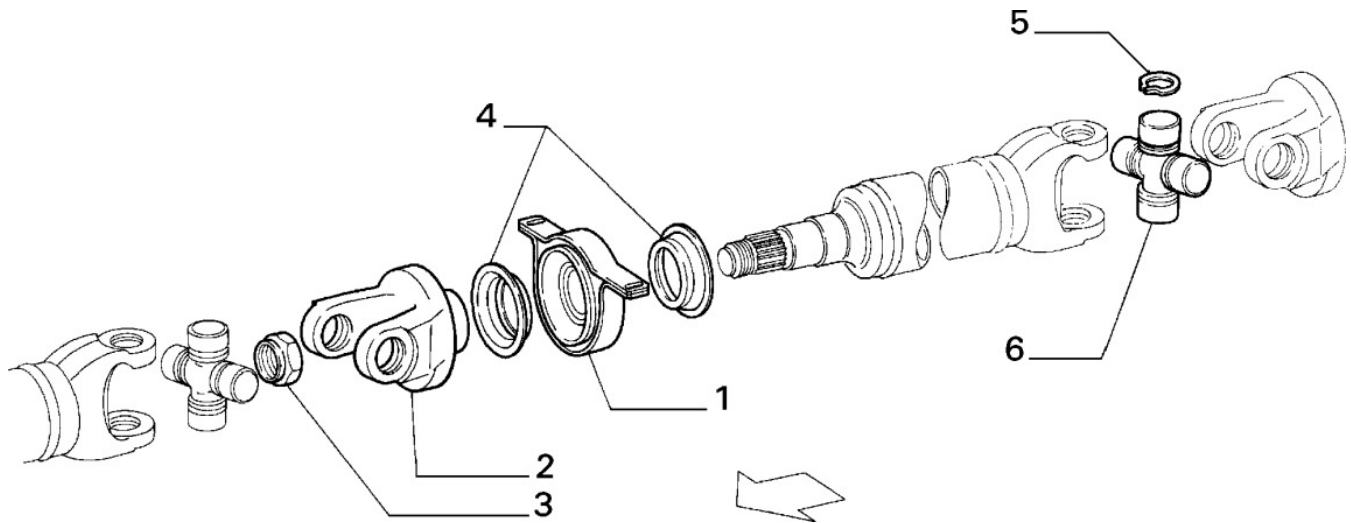

Transmission To Axle Propeller Shaft

Section	Ref	Part Num	Description	Count	Variant	Note
24301/00/4	1	7709660	SUPPORT	1		C8778
24301/00/4	2	9941095	FORK	1		C8778
24301/00/4	3	4593215	NUT	1		C8778
24301/00/4	4	5990916	PROTECTION	2		C8778
24301/00/4	5	882323	LOCKRING SP=1,50	1		C8778
24301/00/4	5	4625628	LOCKRING SP=1,53	1		C8778
24301/00/4	5	4625629	LOCKRING SP=1,56	1		C8778
24301/00/4	5	4625630	LOCKRING SP=1,59	1		C8778
24301/00/4	5	4625631	LOCKRING SP=1,62	1		C8778
24301/00/4	6	4625636	SPIDER	1		C8778