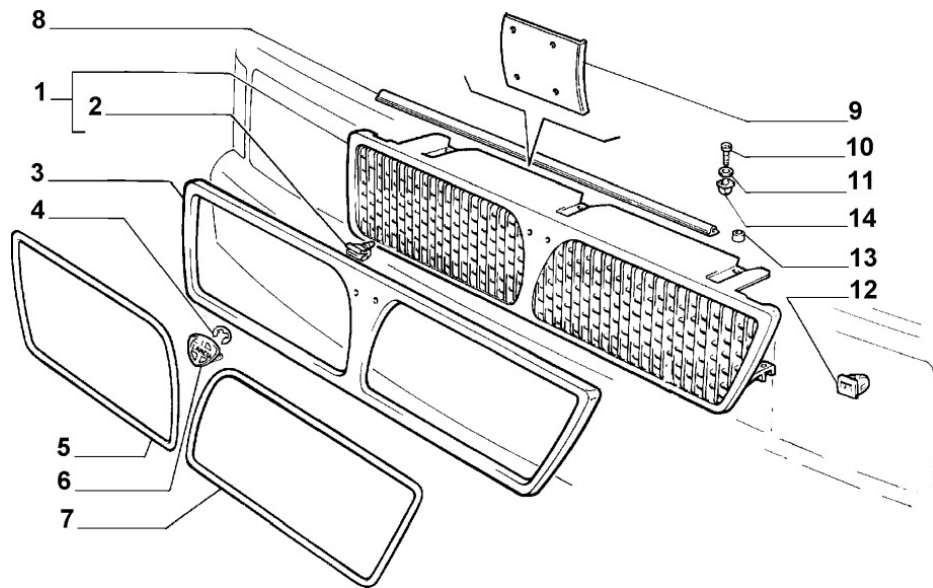

Radiator Grill

Section	Ref	Part Num	Description	Count	Variant	Note
70722/00/1	1	82412898	RADIATOR GRILL COMPL	1		C8832
70722/00/1	1	82435923	RADIATOR GRILL COMPL	1		D8832, C8880
70722/00/1	1	82465759	RADIATOR GRILL COMPL	1		D8880
70722/00/1	2	82412899	SEAL GASKET	2		
70722/00/1	3	82412896	FRAME	1		
70722/00/1	4	82015002	LOCKPLATE	2		
70722/00/1	5	82438150	FRAME RH	1		
70722/00/1	6	82427068	MAKE MEDALLION	1		
70722/00/1	7	82438149	FRAME LH	1		
70722/00/1	8	82445706	SEAL GASKET	1	V1	D8832
70722/00/1	8	82456357	SEAL GASKET	1	V2, V3	
70722/00/1	9	82421246	PROTECTION	1		
70722/00/1	10	15644107	SCREW	4		
70722/00/1	11	10519301	PLAIN WASHER	1		
70722/00/1	12	82435506	PAD	2		D8832
70722/00/1	13	82441264	BUSH	2		D8832
70722/00/1	14	14201980	PAD	3