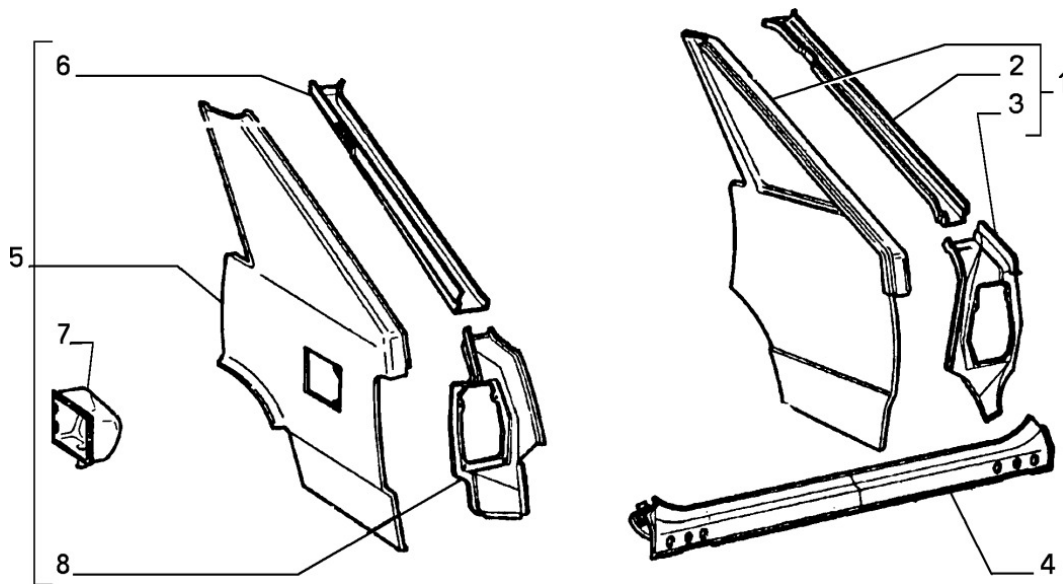

Body Shell Panels (Rear Part)

Section	Ref	Part Num	Description	Count	Variant	Note
70020/00/1	1	82409012	REAR FENDER RH COMPL	1		C8880
70020/00/1	1	82440440	REAR FENDER RH COMPL	1		D8880, C9176
70020/00/1	1	82446818	REAR FENDER RH COMPL	1		D9176
70020/00/1	2	82407724	GLASS RUN RH	1		C9176
70020/00/1	2	82446810	GLASS RUN RH	1		D9176
70020/00/1	3	82347563	METAL LINING RH	1		
70020/00/1	4	82406818	METAL LINING	1		
70020/00/1	5	82409014	REAR FENDER LH COMPL	1		C8880
70020/00/1	5	82440448	REAR FENDER LH COMPL	1		D8880, C9176
70020/00/1	5	82446819	REAR FENDER LH COMPL	1		D9176
70020/00/1	6	82446812	GLASS RUN LH	1		D9176
70020/00/1	6	82407726	GLASS RUN LH	1		C9176
70020/00/1	7	82419623	CUP	1		
70020/00/1	8	82347564	METAL LINING LH	1