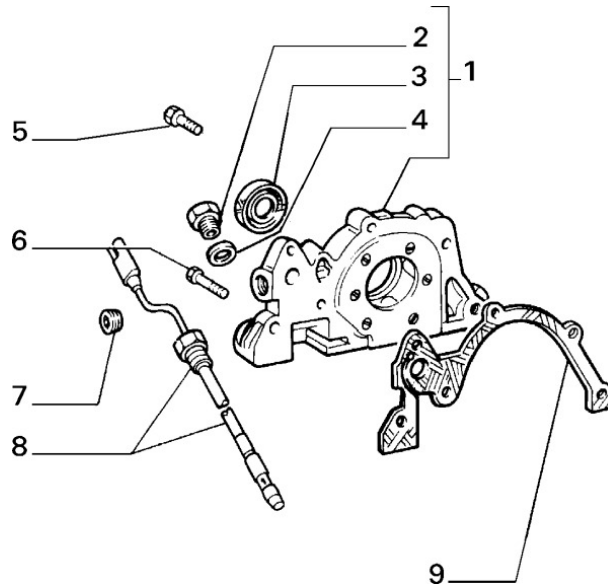

Lubrication System

Section	Ref	Part Num	Description	Count	Variant	Note
10301/00/4	1	7580562	OIL PUMP COMPL	1	M1	C8880
10301/00/4	1	7623020	OIL PUMP COMPL	1	M2	D8880
10301/00/4	1	7717399	OIL PUMP COMPL	1	M3, M4	
10301/00/4	2	11903211	PLUG	1		
10301/00/4	3	5957615	SEAL GASKET	1	M1	C8880
10301/00/4	3	40004260	SEAL GASKET	1	M2	D8880
10301/00/4	3	40005010	SEAL GASKET	1	M3, M4	
10301/00/4	4	10261060	SEAL GASKET	1		
10301/00/4	5	18750624	SCREW	3		
10301/00/4	6	46459437	SCREW AND WASHER ASSY	3		
10301/00/4	7	10269701	PLUG	1		
10301/00/4	8	5990385	SENDING UNIT	1		
10301/00/4	9	7589509	SEAL GASKET	1	M1	C8880
10301/00/4	9	7625508	SEAL GASKET	1	M2	D8880
10301/00/4	9	46412804	SEAL GASKET	1	M3, M4