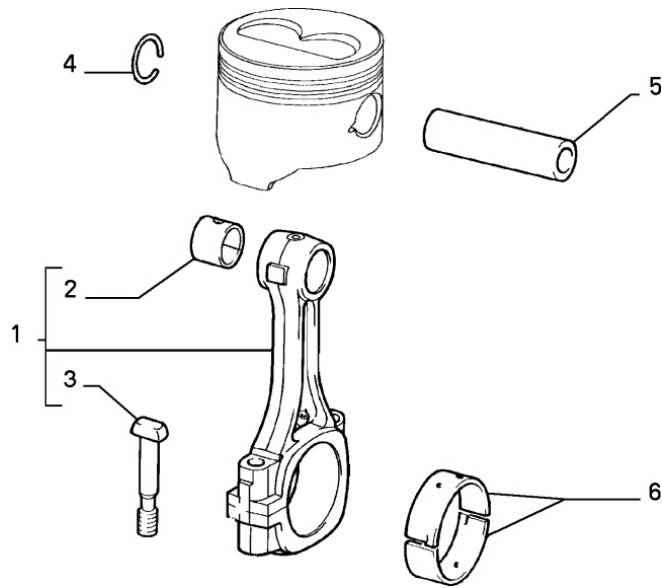

Connecting Rods And Pistons

Section	Ref	Part Num	Description	Count	Variant	Note
10105/01/1	1	46446555	CONNECTING ROD COMPL	4		
10105/01/1	2	7540151	BUSH	4		
10105/01/1	3	7631716	BOLT	8		
10105/01/1	4	4111012	LOCKRING	8		
10105/01/1	5	7613291	PIN, CLASS - CLASSE 1	4		
10105/01/1	5	7613292	PIN, CLASS - CLASSE 2	4		
10105/01/1	6	71719060	HALF BEARING COUPLE -0.000	8		
10105/01/1	6	7729451	HALF BEARING - 0.254 -0.254	8		
10105/01/1	6	7729452	HALF BEARING - 0.508 -0.508	8