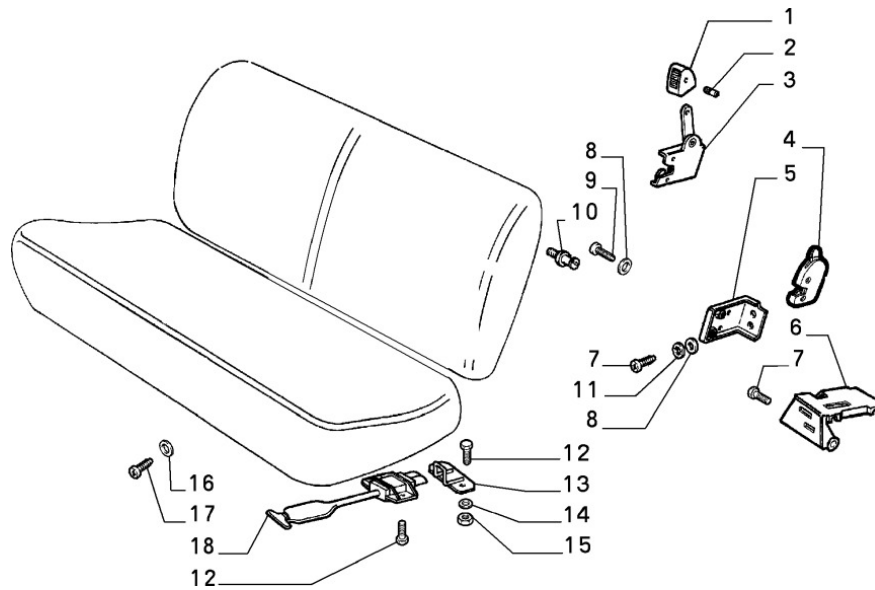

Rear Seat

Section	Ref	Part Num	Description	Count	Variant	Note
70613/00/2	1	82407295	KNOB	2		C9748
70613/00/2	2	82407296	PIN	2		C9748
70613/00/2	3	82429843	POSITIONING DEVICE RH	1		C9102
70613/00/2	3	82429844	POSITIONING DEVICE LH	1		C9102
70613/00/2	3	7583597	POSITIONING DEVICE RH	1		D9102, C9748
70613/00/2	3	7583598	POSITIONING DEVICE LH	1		D9102, C9748
70613/00/2	4	181489180	POSITIONING DEVICE RH	1		D9748
70613/00/2	4	181489280	POSITIONING DEVICE LH	1		D9748
70613/00/2	5	82423264	SUPPORT RH	1		C8736
70613/00/2	5	82423321	SUPPORT RH	1		D8736
70613/00/2	5	82423265	SUPPORT LH	1		C8736
70613/00/2	5	82423322	SUPPORT LH	1		D8736
70613/00/2	6	82424259	REINFORCEMENT RH	1		
70613/00/2	6	82424260	REINFORCEMENT LH	1		
70613/00/2	7	16135624	SCREW	7		
70613/00/2	8	12646721	PLAIN WASHER	4		
70613/00/2	9	13301977	SCREW	2		
70613/00/2	10	82421201	PIN	2		
70613/00/2	11	12605574	LOCK WASHER	4		
70613/00/2	12	14659190	SCREW	2		
70613/00/2	13	82420419	STRIKER PLATE	1