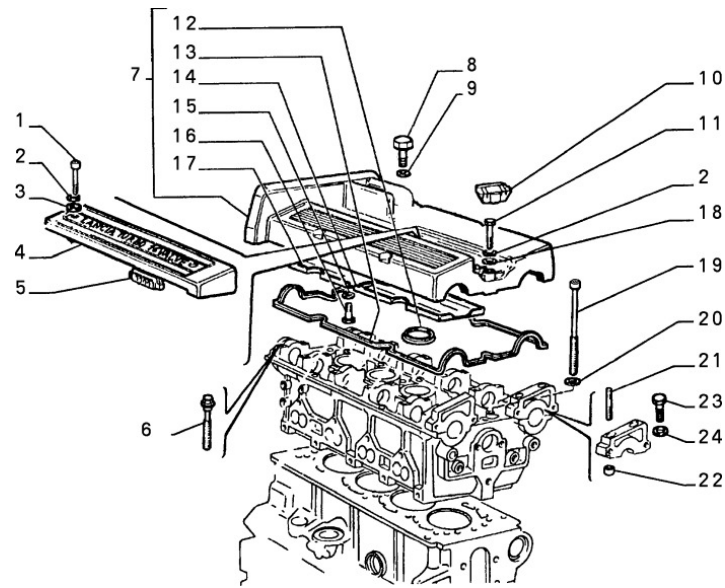

Valve Cover

Section	Ref	Part Num	Description	Count	Variant	Note
10101/01/1	1	14305624	SCREW	8		
10101/01/1	2	12601274	LOCK WASHER	13		
10101/01/1	3	12639724	PLAIN WASHER	2		
10101/01/1	4	91107057	PROTECTION	1		
10101/01/1	5	7643171	SEAL GASKET	1		
10101/01/1	6	7574728	SCREW	24		
10101/01/1	7	7674112	COVER COMPL	1		
10101/01/1	8	14305824	SCREW	2		
10101/01/1	9	10297860	SEAL GASKET	1		
10101/01/1	10	7575398	SHIELD	1		
10101/01/1	11	14306024	SCREW 6X50	6		
10101/01/1	11	14305624	SCREW 6X35	6		
10101/01/1	12	7574731	SEAL GASKET	4		
10101/01/1	13	7575382	SEAL GASKET	1		
10101/01/1	14	7674114	PROTECTION	1		
10101/01/1	15	11194379	LOCK WASHER	11		
10101/01/1	16	10902224	SCREW	8		
10101/01/1	17	7674113	PROTECTION	1		
10101/01/1	18	10519421	PLAIN WASHER	11		
10101/01/1	19	7710163	SCREW	10		
10101/01/1	20	7598236	PLAIN WASHER	10		
10101/01/1	21	13540921	STUD M6X16	1		
10101/01/1	21	13541121	STUD M6X20	3		
10101/01/1	22	7707918	DOWEL	4		
10101/01/1	23	14305924	SCREW	4		
10101/01/1	24	11194374	LOCK WASHER	8