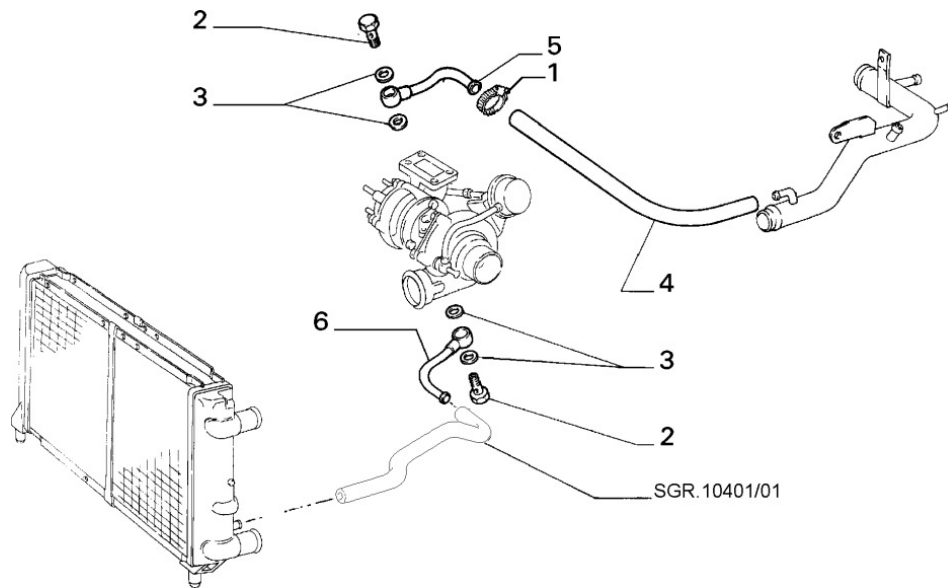

Turbocharger Cooling Lines

<u>Section</u>	<u>Ref</u>	<u>Part Num</u>	<u>Description</u>	<u>Count</u>	<u>Variant</u>	<u>Note</u>
10402/01/3	1	13000390	COLLAR	1		
10402/01/3	2	10184411	UNION	2		
10402/01/3	3	10257060	SEAL GASKET	4		
10402/01/3	4	7566202	HOSE	1		
10402/01/3	5	7649826	PIPE	1		
10402/01/3	6	7726257	PIPE	1