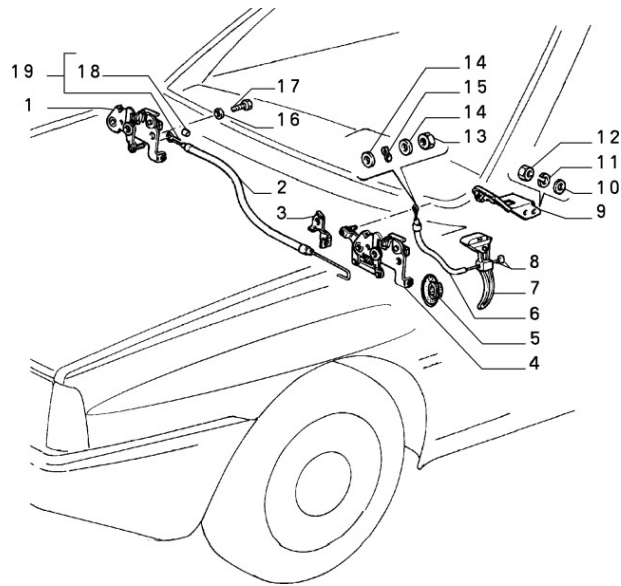

Engine Compartment Lid Release Cable

Section	Ref	Part Num	Description	Count	Variant	Note
70101/00/2	1	82368428	LOCK RH	1		
70101/00/2	2	82324647	SHEATH	1		
70101/00/2	3	82324642	BRACKET	1		
70101/00/2	4	82368429	LOCK LH	1		
70101/00/2	5	82403707	SEAL GASKET	1		
70101/00/2	6	82393341	LINER	1		
70101/00/2	7	4313077	LEVER	1	V1	
70101/00/2	7	82451994	LEVER	1	V2, V3	
70101/00/2	8	82425044	WIRE	1		
70101/00/2	9	82393050	SUPPORT	1		
70101/00/2	10	12604474	LOCK WASHER	4		
70101/00/2	11	10519421	PLAIN WASHER	2		
70101/00/2	12	15896211	NUT	1		
70101/00/2	13	16100811	NUT	2		
70101/00/2	14	10519621	PLAIN WASHER	4		
70101/00/2	15	12601374	LOCK WASHER	8		
70101/00/2	16	82309454	PIPE	1		
70101/00/2	17	10902521	SCREW	4		
70101/00/2	18	10519301	PLAIN WASHER	4		
70101/00/2	19	82324649	WIRE COMPL	1