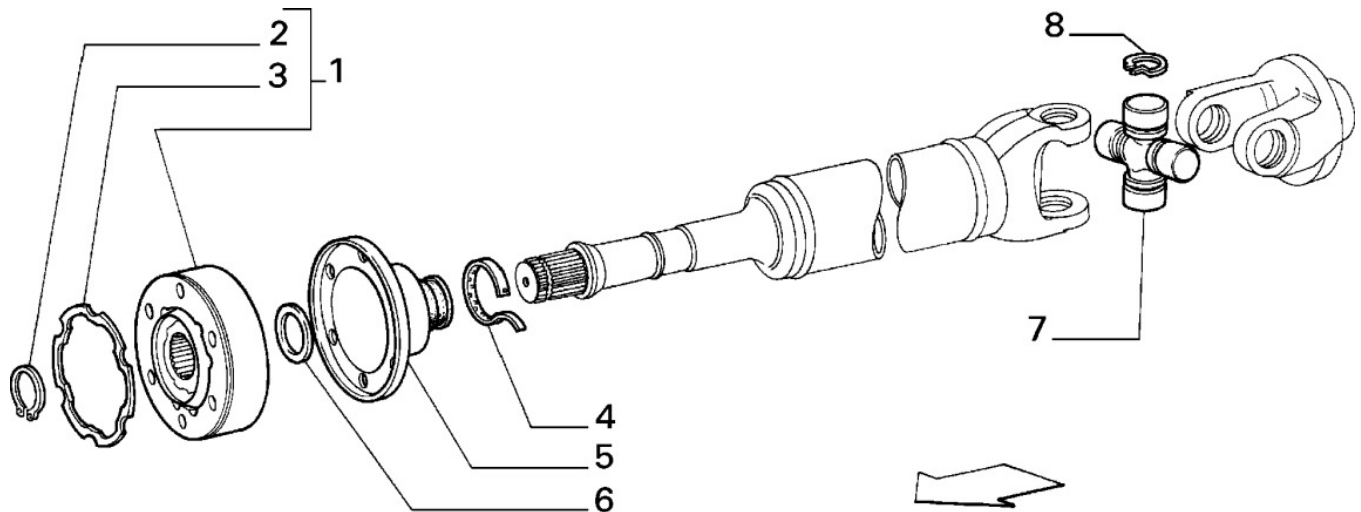

Transmission To Axle Propeller Shaft

Section	Ref	Part Num	Description	Count	Variant	Note
24301/00/3	1	92601389	CONSTANT VELOCITY UNIVERSAL JOINT COMPL	1		D8778
24301/00/3	2	4315450	RETAINER	1		D8778
24301/00/3	3	5990229	SEAL GASKET	1		D8778
24301/00/3	4	13429308	COLLAR	1		D8778
24301/00/3	5	5978959	SUPPORT	1		D8778
24301/00/3	6	4315449	LOCK WASHER	1		D8778
24301/00/3	7	4625636	SPIDER	1		D8778
24301/00/3	8	882323	LOCKRING SP=1,50	4		D8778
24301/00/3	8	4625628	LOCKRING SP=1,53	4		D8778
24301/00/3	8	4625629	LOCKRING SP=1,56	4		D8778
24301/00/3	8	4625630	LOCKRING SP=1,59	4		D8778
24301/00/3	8	4625631	LOCKRING SP=1,62	4		D8778