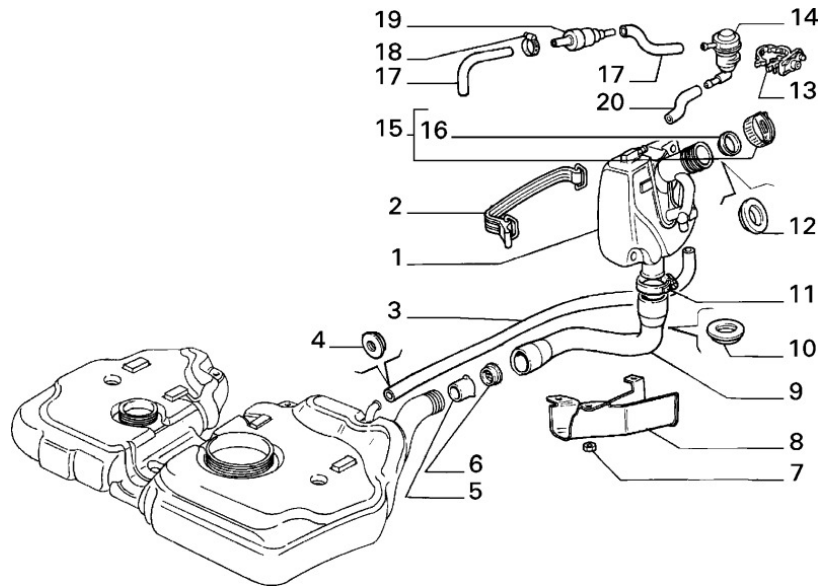

Fuel Filler Pipes

Section	Ref	Part Num	Description	Count	Variant	Note
10200/00/3	1	82451955	FILLER TUBE	1		
10200/00/3	2	82418460	SECURING STRAP	1		
10200/00/3	3	19054082	HOSE	M	M1	C8880
10200/00/3	3	82443966	HOSE	1	M2, M4	D8880
10200/00/3	4	82415795	RESILIENT BUSH	1		
10200/00/3	5	5954757	HOSE	1		
10200/00/3	6	5982482	NET	1		
10200/00/3	7	15896211	NUT	6		
10200/00/3	8	82423472	SHIELD	1		
10200/00/3	9	82411250	SLEEVE	1		
10200/00/3	10	82416197	SEAL GASKET	1		
10200/00/3	11	13000890	COLLAR	2		
10200/00/3	12	82421455	SEAL GASKET	1		
10200/00/3	13	82432868	CLIP	1		
10200/00/3	14	82424479	VALVE	1		
10200/00/3	15	82421640	CAP COMPL	1		
10200/00/3	16	82421642	SEAL GASKET	1		
10200/00/3	17	19053182	HOSE	M		
10200/00/3	18	13000190	COLLAR	1		
10200/00/3	19	82424480	VALVE	1		
10200/00/3	20	19053882	HOSE	M