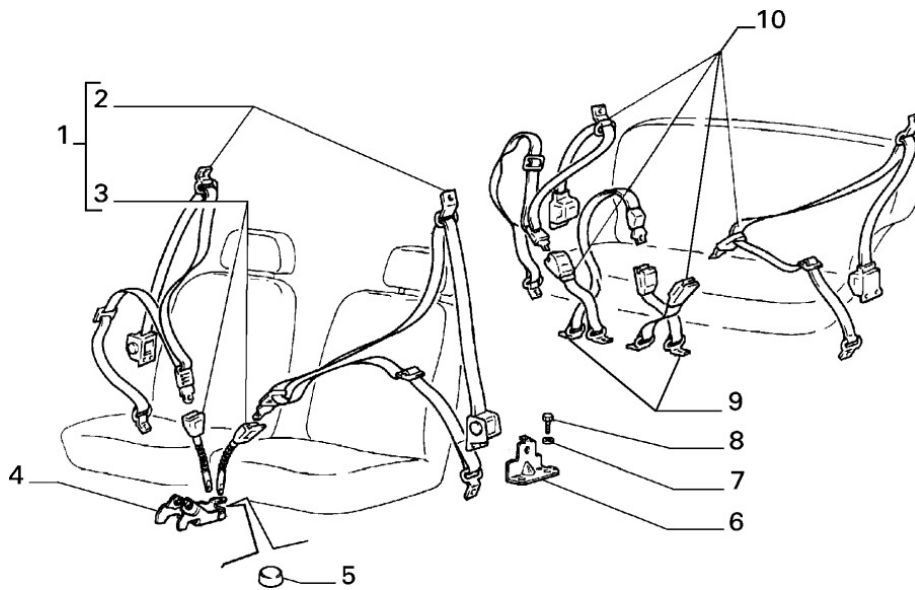

Seat Belts

Section	Ref	Part Num	Description	Count	Variant	Note
70527/00/1	1	176522280	SAFETY BELT COMPL	1	V1	
70527/00/1	1	176814980	SAFETY BELT COMPL	1	V2, V3	
70527/00/1	2	5890620	SAFETY BELT	1	V1	
70527/00/1	2	5889031	SAFETY BELT	2	V2, V3	
70527/00/1	3	5890621	BELT COUPLING PARTS	1	V1	
70527/00/1	3	5890788	BELT COUPLING PARTS	1	V2, V3	
70527/00/1	4	82424249	BRACKET	1		
70527/00/1	5	12797887	BOOT	4		
70527/00/1	6	82416263	BRACKET	2		
70527/00/1	7	12601374	LOCK WASHER	4		
70527/00/1	8	16043424	SCREW	1		
70527/00/1	9	176523480	SAFETY BELT	1		
70527/00/1	10	176523680	SAFETY BELT	1