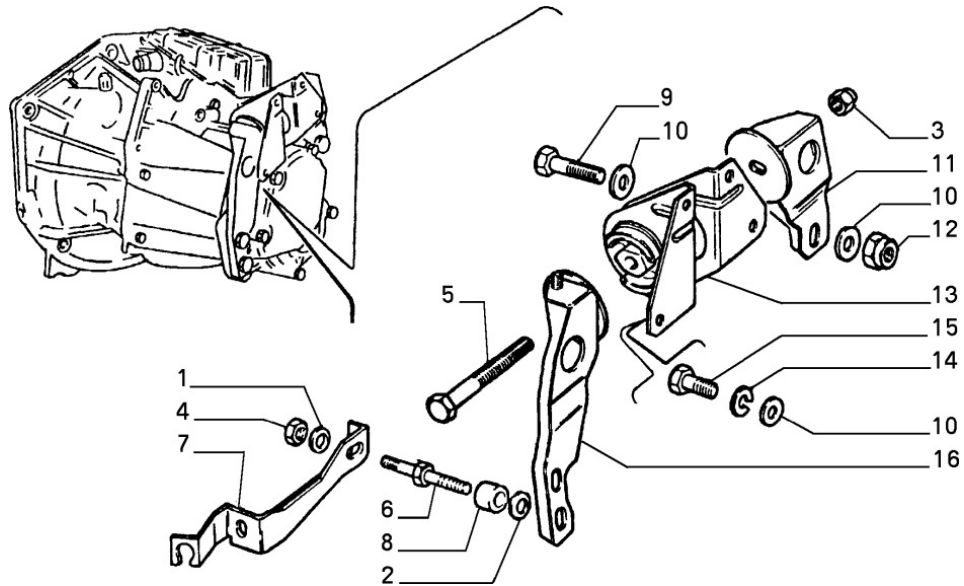

Gearbox Mount

Section	Ref	Part Num	Description	Count	Variant	Note
10002/01/4	1	12625224	PLAIN WASHER	2		
10002/01/4	2	12626201	PLAIN WASHER	4		
10002/01/4	3	15503721	NUT	2		
10002/01/4	4	15501021	NUT	2		
10002/01/4	5	16190634	SCREW	1		
10002/01/4	6	82429166	SCREW	2		
10002/01/4	7	82451688	BRACKET	1		
10002/01/4	8	82429167	SPACER	2		
10002/01/4	9	16240621	SCREW	1		
10002/01/4	10	14496621	PLAIN WASHER	6		
10002/01/4	11	82415263	BRACKET	1		
10002/01/4	12	15503811	NUT	1		
10002/01/4	13	82415269	SUPPORT	1		
10002/01/4	14	12601474	LOCK WASHER	4		
10002/01/4	15	46544419	SCREW	4		
10002/01/4	16	82433265	BRACKET	1