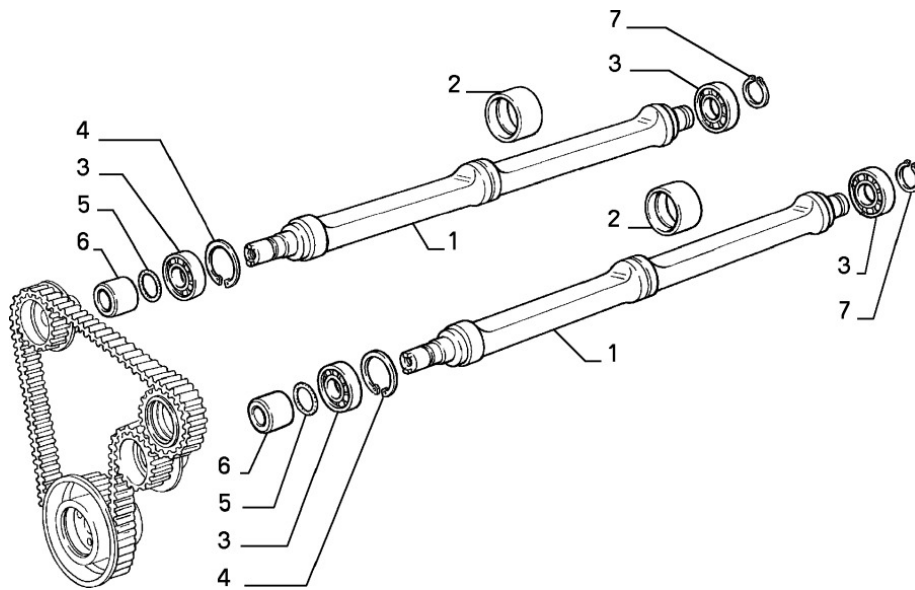

Balance Shafts

Section	Ref	Part Num	Description	Count	Variant	Note
10115/00/3	1	7574841	SHAFT	2	M1, M2	C8792
10115/00/3	1	7604543	SHAFT	2	M1, M2	D8792
10115/00/3	1	7737557	SHAFT	2	M1, M2	
10115/00/3	1	7737557	SHAFT	2	M3, M4	
10115/00/3	2	7547424	BUSH	2		
10115/00/3	3	55208335	BEARING	4		
10115/00/3	4	11060276	LOCKRING	2		
10115/00/3	5	14453480	SEAL GASKET	2		
10115/00/3	6	7574843	SPACER	2		
10115/00/3	7	11066876	LOCKRING	2