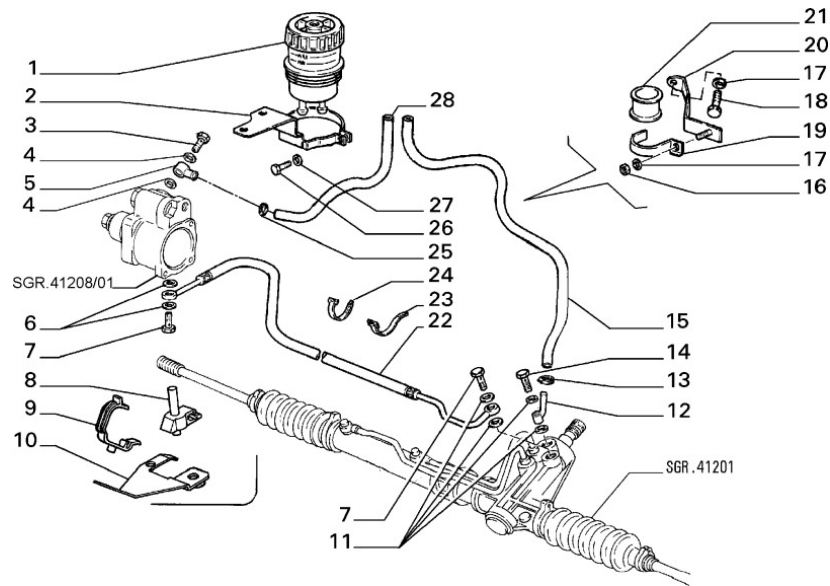

Power Steering Hydraulic System

Section	Ref	Part Num	Description	Count	Variant	Note
41207/01/1	1	7607751	OIL TANK SEEBER	1		
41207/01/1	2	82450635	BRACKET	1		
41207/01/1	3	50507364	UNION	1		
41207/01/1	4	10298460	SEAL GASKET	2		
41207/01/1	5	82451763	CONNECTION	1		
41207/01/1	6	10263160	SEAL GASKET	2		
41207/01/1	7	82352916	UNION	2		
41207/01/1	8	1340979080	CLIP	1		
41207/01/1	9	14631887	CLIP	1		
41207/01/1	10	82454237	BRACKET	1		
41207/01/1	11	10282460	SEAL GASKET	4		
41207/01/1	12	82450775	CONNECTION	1		
41207/01/1	13	13000390	COLLAR	2		
41207/01/1	14	82451764	UNION	1		
41207/01/1	15	82451025	HOSE	1		
41207/01/1	16	15896211	NUT	1		
41207/01/1	17	12644421	PLAIN WASHER	2		
41207/01/1	18	10902124	SCREW	1		
41207/01/1	19	82450632	BRACKET	1		
41207/01/1	20	82450630	BRACKET	1		
41207/01/1	21	82450802	SEAL GASKET	1		
41207/01/1	22	82450801	HOSE	1		
41207/01/1	23	5943973	STRAP	1		
41207/01/1	24	14567787	STRAP	2		
41207/01/1	25	13000390	COLLAR	2		
41207/01/1	26	16043424	SCREW	1		
41207/01/1	27	12035674	LOCK WASHER	2		