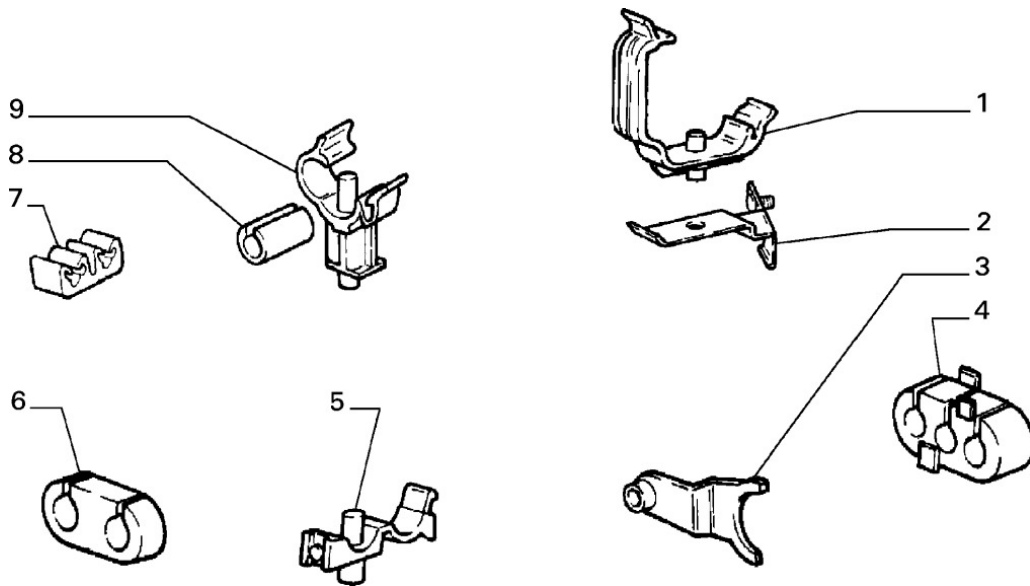

Brake System Fixings

Section	Ref	Part Num	Description	Count	Variant	Note
33136/00/2	<u>1</u>	82451413	<u>COLLAR L=27</u>	<u>9</u>	<u>M3, M4</u>	
33136/00/2	<u>1</u>	82451412	<u>COLLAR L=40</u>	<u>1</u>	<u>M3, M4</u>	
33136/00/2	<u>1</u>	82451657	<u>COLLAR L=50</u>	<u>1</u>	<u>M3, M4</u>	
33136/00/2	<u>2</u>	82451660	<u>BRACKET</u>	<u>1</u>	<u>M3, M4</u>	
33136/00/2	<u>3</u>	7639538	<u>SEAL GASKET</u>	<u>1</u>	<u>M3, M4</u>	
33136/00/2	<u>4</u>	82451658	<u>SUPPORT</u>	<u>1</u>	<u>M3, M4</u>	
33136/00/2	<u>5</u>	82453199	<u>COLLAR</u>	<u>3</u>	<u>M3, M4</u>	
33136/00/2	<u>6</u>	7636293	<u>SEAL GASKET</u>	<u>9</u>	<u>M3, M4</u>	
33136/00/2	<u>7</u>	82425505	<u>CLIP</u>	<u>2</u>	<u>M3, M4</u>	
33136/00/2	<u>8</u>	7639539	<u>SEAL GASKET</u>	<u>5</u>	<u>M3, M4</u>	
33136/00/2	<u>9</u>	82451659	<u>COLLAR</u>	<u>2</u>	<u>M3, M4</u>