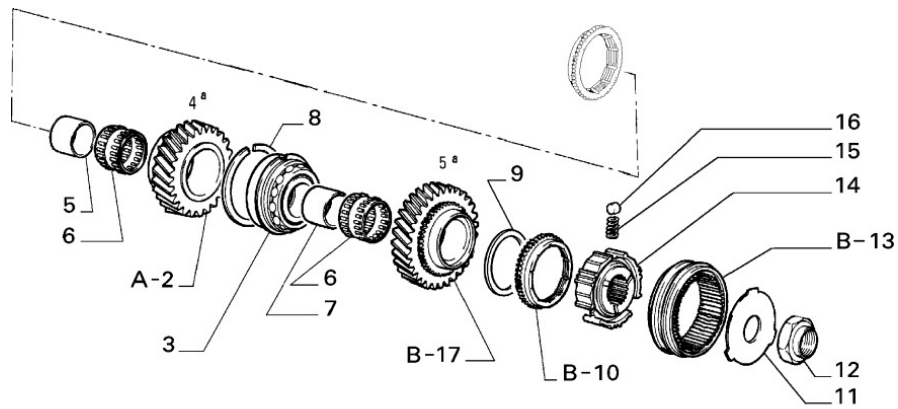

Transmission Gears

Section	Ref	Part Num	Description	Count	Variant	Note
21215/00/3	1	95720272	KIT GEARS	1	M1	C8880
21215/00/3	2	7658116	GEAR 4A VEL	1	M2	D8880
21215/00/3	2	7610858	GEAR 4A VEL	1	M3, M4	
21215/00/3	3	7745838	BEARING	1	M1, M2	
21215/00/3	3	7610856	BEARING	1	M3, M4	
21215/00/3	4	95720263	KIT GEARS	1	M1	C8880
21215/00/3	5	5953098	BUSH	1		
21215/00/3	6	5953097	ROLLER CAGE	2		
21215/00/3	7	7705068	BUSH	1		
21215/00/3	8	5997047	SEAL	1		
21215/00/3	9	7712665	LOCK WASHER	1		
21215/00/3	10	7629335	SYNCHRONIZER	1	M2	D8880, C9129
21215/00/3	10	7643598	SYNCHRONIZER	1	M2	D9129
21215/00/3	10	7643598	SYNCHRONIZER	1	M3, M4	
21215/00/3	11	7541801	PLAIN WASHER	1		
21215/00/3	12	5984490	PLUG	1		
21215/00/3	13	7614169	SLEEVE	1	M2	D8880, C9129
21215/00/3	13	7640029	SLEEVE	1	M2	D9129
21215/00/3	13	7640029	SLEEVE	1	M3, M4	
21215/00/3	14	5991697	HUB	1	M1, M2	
21215/00/3	14	7635291	HUB	1	M3, M4	
21215/00/3	15	7575788	SPRING	3		
21215/00/3	16	14481570	ROLLER	3		
21215/00/3	17	7658118	GEAR 5A VEL	1	M2	D8880
21215/00/3	17	7610853	GEAR 5A VEL	1	M3, M4