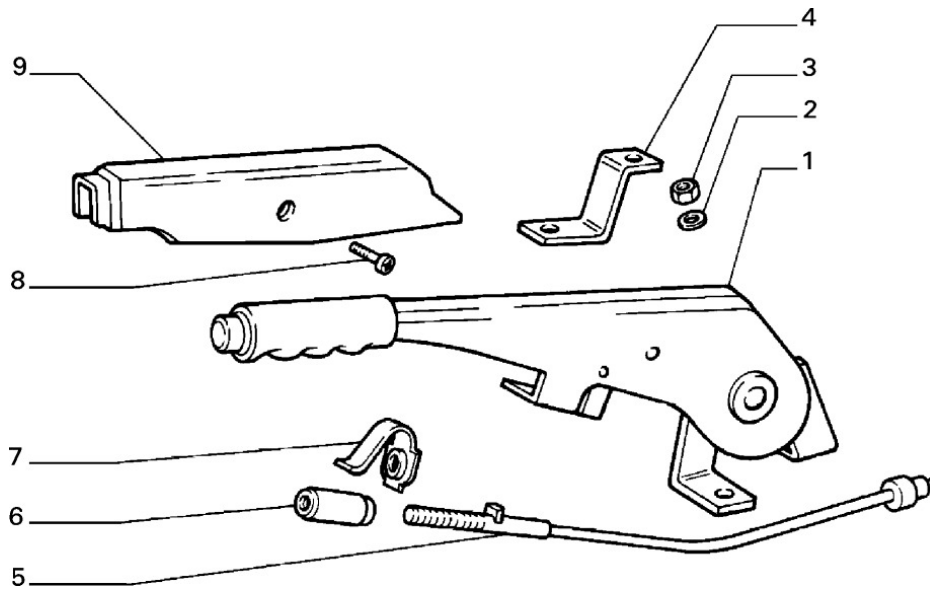

Handbrake Lever

Section	Ref	Part Num	Description	Count	Variant	Note
33135/00/1	1	176231880	LEVER	1		
33135/00/1	2	12601374	LOCK WASHER	2		
33135/00/1	3	16100811	NUT	2		
33135/00/1	4	4337758	BRACKET	1		
33135/00/1	5	82416095	ROD	1		
33135/00/1	6	4329624	NUT	1		
33135/00/1	7	4329625	SPRING	1		
33135/00/1	8	15903407	SCREW	1		
33135/00/1	9	176231980	COVERING	1