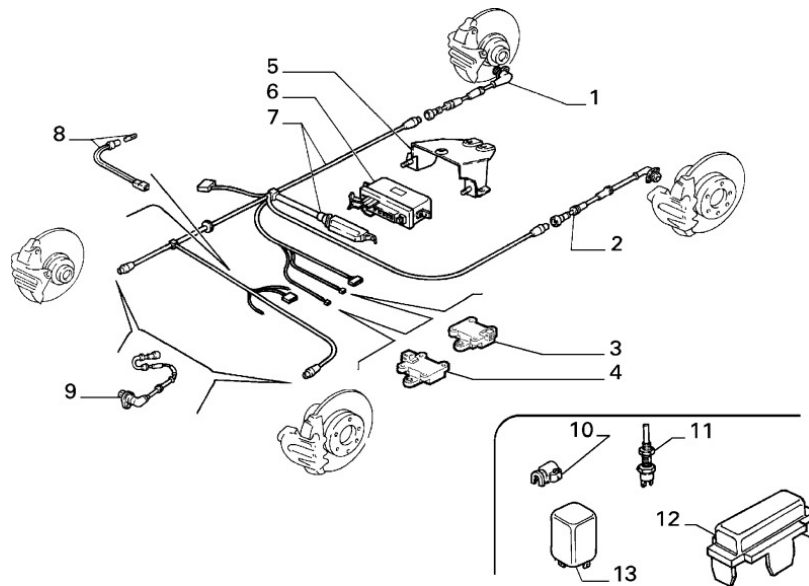

Hydraulic Brake Control With Antiskid

Section	Ref	Part Num	Description	Count	Variant	Note
33105/00/5	1	82435661	SENDING UNIT RH	1		
33105/00/5	2	82435660	SENDING UNIT LH	1		
33105/00/5	3	46401855	SENDING UNIT	1		
33105/00/5	4	46401856	SENDING UNIT	1		
33105/00/5	5	82450109	BRACKET	1		
33105/00/5	6	82434699	ELECTRONIC CONTROL UNIT	1		
33105/00/5	7	82456524	CABLE HARNESS	1		
33105/00/5	8	82439460	CABLE HARNESS	1		
33105/00/5	9	82435663	SENDING UNIT RH	1		
33105/00/5	9	82435662	SENDING UNIT LH	1		
33105/00/5	10	82419954	STRAP	1		
33105/00/5	11	82437387	SWITCH	1		
33105/00/5	12	82459828	SHIELD	1		
33105/00/5	13	82434701	RELAY	2