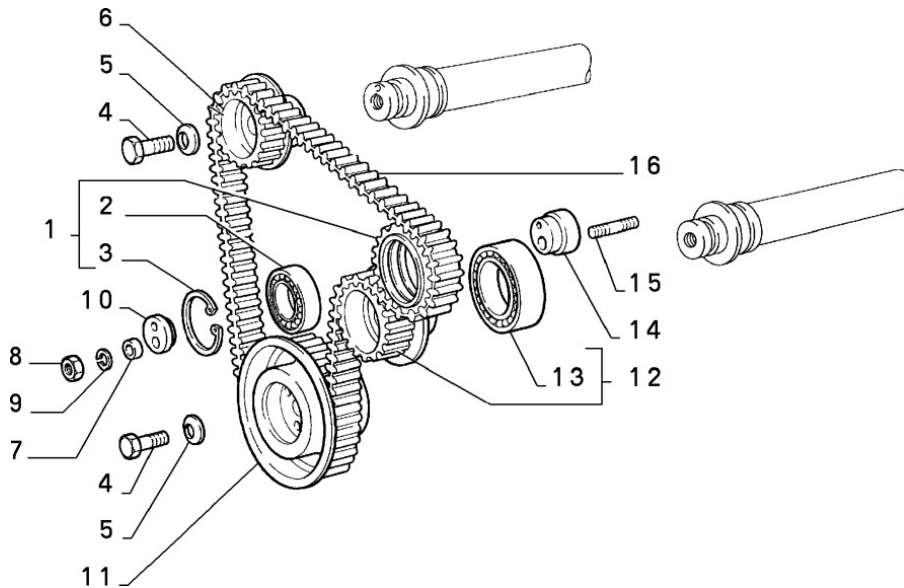

Balance Shaft Belt And Pulleys

Section	Ref	Part Num	Description	Count	Variant	Note
10115/00/2	1	7548073	DRIVING GEAR COMPL	1	M1, M2	C8792
10115/00/2	1	7597804	GEAR COMPL	1	M1, M2	D8792, C9652
10115/00/2	1	7597804	GEAR COMPL	1	M3, M4	C9652
10115/00/2	1	7597641	GEAR COMPL	1		D9652
10115/00/2	2	7541712	BEARING	1		
10115/00/2	3	11060276	LOCKRING	3		
10115/00/2	4	15540434	SCREW	2		
10115/00/2	5	11198674	LOCK WASHER	2		
10115/00/2	6	7574849	GEAR	1	M1, M2	C8792
10115/00/2	6	7604541	GEAR	1	M1, M2	D8792, C9652
10115/00/2	6	7604541	GEAR	1	M3, M4	C9652
10115/00/2	6	7604542	GEAR	1		D9652
10115/00/2	7	7541715	BUSH	1		
10115/00/2	8	15501021	NUT	1		
10115/00/2	9	10516674	LOCK WASHER	1		
10115/00/2	10	7648802	SPACER	1		
10115/00/2	11	7604325	DRIVING GEAR	1		
10115/00/2	12	7574847	GEAR COMPL	1	M1, M2	C8792
10115/00/2	12	7597638	GEAR COMPL	1	M1, M2	D8792, C9652
10115/00/2	12	7597638	GEAR COMPL	1	M3, M4	C9652
10115/00/2	12	7597637	GEAR COMPL	1		D9652
10115/00/2	13	5999795	BEARING	1		
10115/00/2	14	7648801	CAM PIN	1		
10115/00/2	15	13544021	STUD	1		
10115/00/2	16	7614999	BELT	1