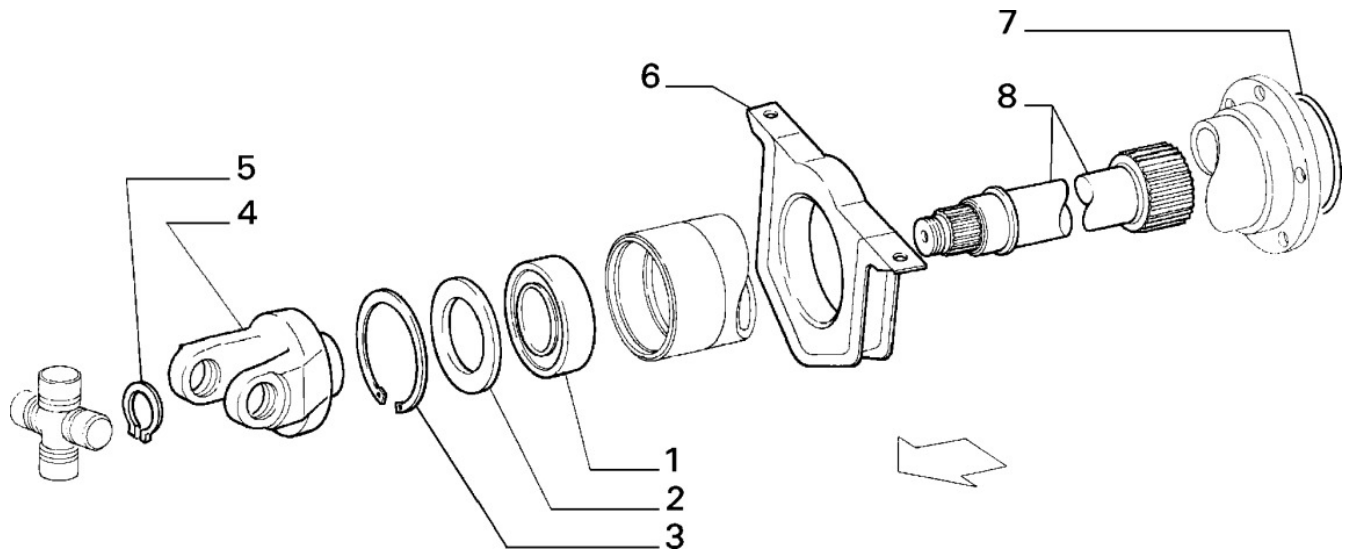

Transmission To Axle Propeller Shaft

Section	Ref	Part Num	Description	Count	Variant	Note
24301/00/6	1	28042330	BEARING	1		C8778
24301/00/6	2	4179637	PLAIN WASHER	1		C8778
24301/00/6	3	11061076	LOCKRING	1		C8778
24301/00/6	4	9941095	FORK	1		C8778
24301/00/6	5	9941097	LOCKRING	1		C8778
24301/00/6	6	7614125	SUPPORT	1		C8778
24301/00/6	7	9941098	CUP	1		C8778
24301/00/6	8	9941096	SHAFT	1		C8778