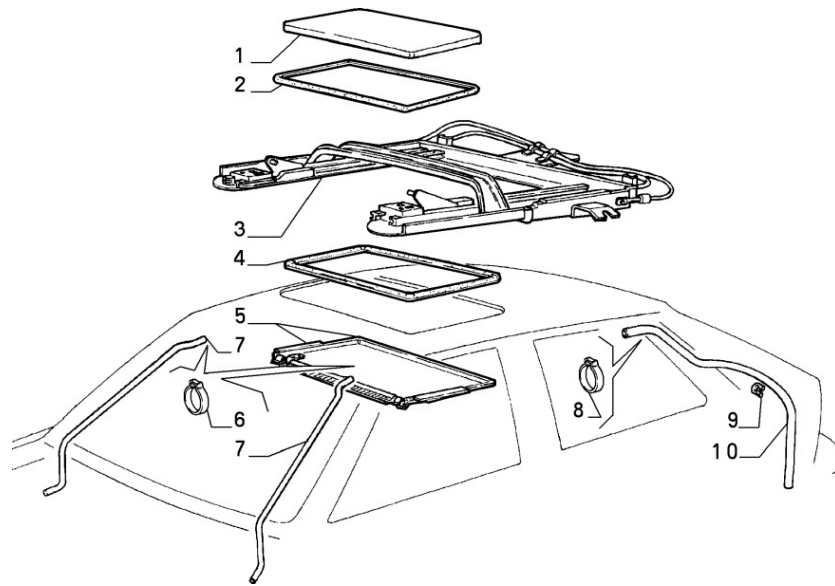

Sunroof

Section	Ref	Part Num	Description	Count	Variant	Note
70122/01/1	1	82454241	METAL LINING	1		
70122/01/1	2	82454073	SEAL GASKET	1		
70122/01/1	3	82476764	FOLDING TOP	1		
70122/01/1	4	176857580	SEAL GASKET	1		
70122/01/1	5	176752460	COVERING	1		C9580
70122/01/1	5	176752463	COVERING	1		D9580
70122/01/1	5	176752430	COVERING	1		D9580
70122/01/1	5	176752464	COVERING	1		D9580
70122/01/1	5	176752462	COVERING	1		D9580
70122/01/1	6	13000190	COLLAR	2		
70122/01/1	7	19053583	HOSE	M		
70122/01/1	8	13000390	COLLAR	2		
70122/01/1	9	14569980	CLIP	2		
70122/01/1	10	82429827	HOSE	2