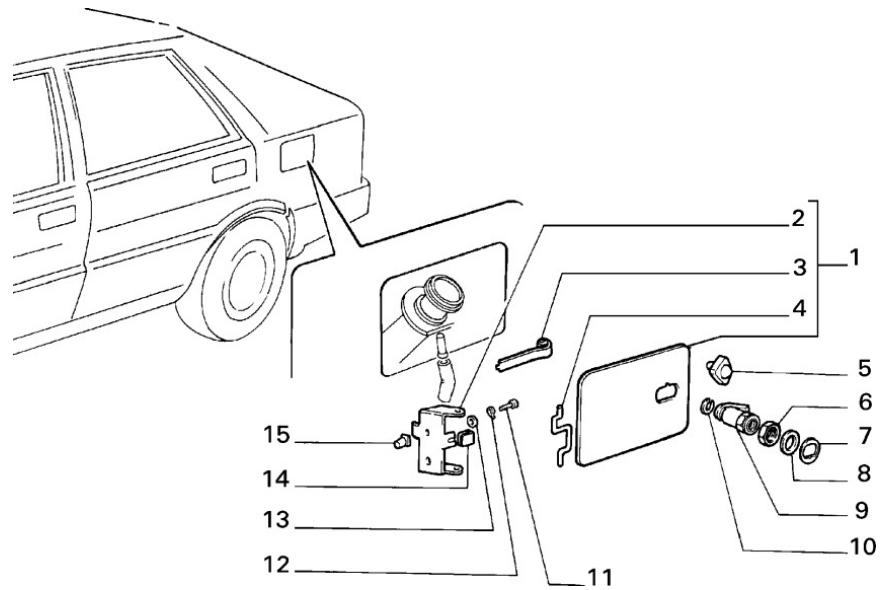

Fuel Filler Door

Section	Ref	Part Num	Description	Count	Variant	Note
70717/00/1	1	82447236	LID COMPL	1		
70717/00/1	2	82447235	HINGE	1		
70717/00/1	3	82447234	SPRING	1		
70717/00/1	4	82324255	PIN	1		
70717/00/1	5	82324293	PAD	2		
70717/00/1	6	82139837	NUT	1		
70717/00/1	7	82417482	PLAIN WASHER	1		
70717/00/1	8	82417481	PLAIN WASHER	1		
70717/00/1	9	81891986	LOCK	1		
70717/00/1	10	82304422	LOCKRING	1		
70717/00/1	11	15682207	SCREW	2		
70717/00/1	12	12601174	LOCK WASHER	2		
70717/00/1	13	12638178	PLAIN WASHER	1		
70717/00/1	14	82417852	WICK	1		
70717/00/1	15	14222380	PAD	2