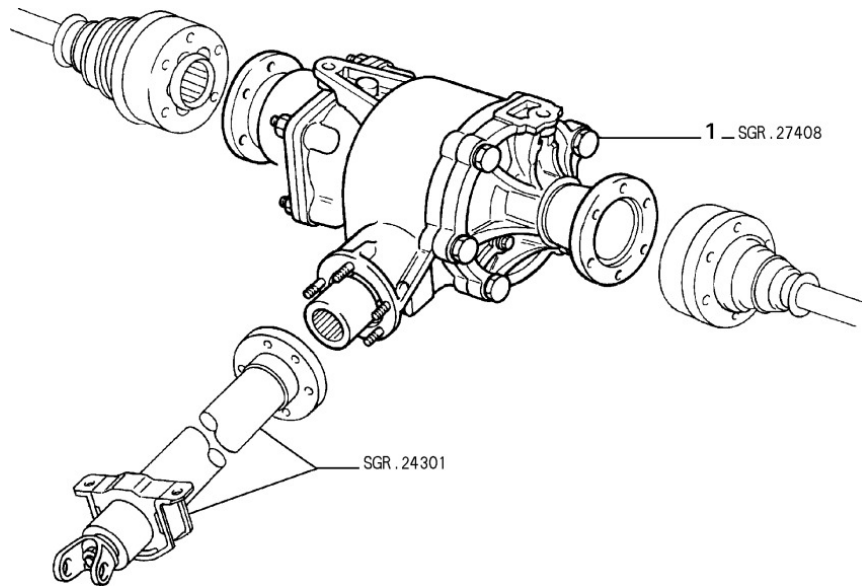

Rear Axles And Axle Shafts

Section	Ref	Part Num	Description	Count	Variant	Note
27404/00/1	1	7580911	GEARS AND CASE	1