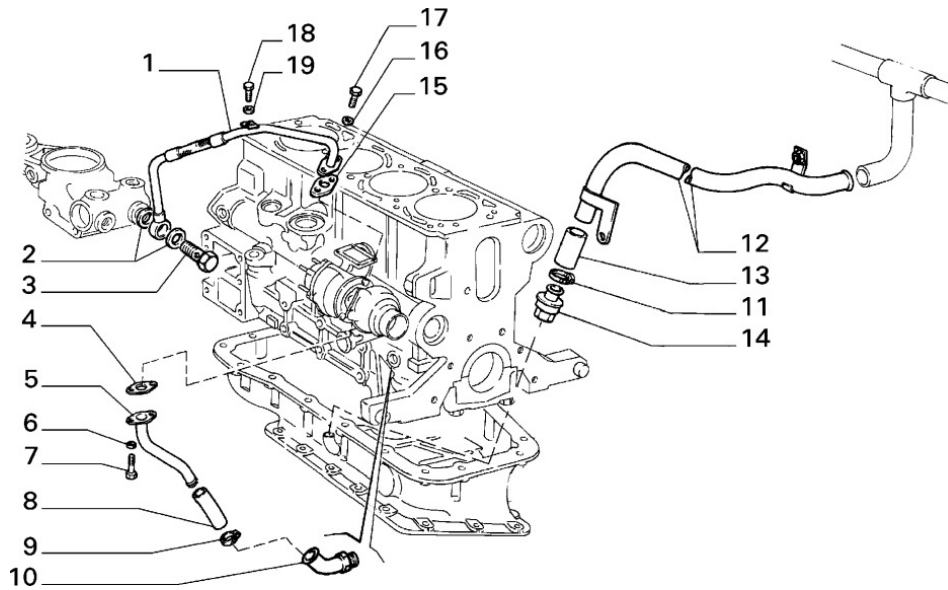

Lubrication System

Section	Ref	Part Num	Description	Count	Variant	Note
10301/00/3	1	7547763	PIPE	1	M1	C8880
10301/00/3	1	7642972	PIPE	1	M2	D8880
10301/00/3	1	7642972	PIPE	1	M3	C9745
10301/00/3	1	7692266	PIPE	1	M3	D9745
10301/00/3	1	7768919	PIPE	1	M4	
10301/00/3	2	10282460	SEAL GASKET	2		
10301/00/3	3	10184314	UNION	1		
10301/00/3	4	7701851	SEAL GASKET	1		
10301/00/3	5	7575609	PIPE	1	M1, M2, M3	
10301/00/3	5	7686331	PIPE	1	M4	
10301/00/3	6	11193874	LOCK WASHER	2		
10301/00/3	7	16043324	SCREW	2	M1, M2, M3	
10301/00/3	7	16043424	SCREW	2	M4	
10301/00/3	8	7575587	HOSE	1	M1, M2, M3	
10301/00/3	8	7670274	HOSE	1	M4	
10301/00/3	9	13000490	COLLAR	2	M1, M2, M3	
10301/00/3	9	13000590	COLLAR	2	M4	
10301/00/3	10	7611847	CONNECTION	1	M4	
10301/00/3	11	13000490	COLLAR	2	M4	
10301/00/3	12	7671104	PIPE	1	M4	
10301/00/3	13	7683763	HOSE	1	M4	
10301/00/3	14	7673992	VALVE	1	M4	
10301/00/3	15	7701852	SEAL GASKET	1