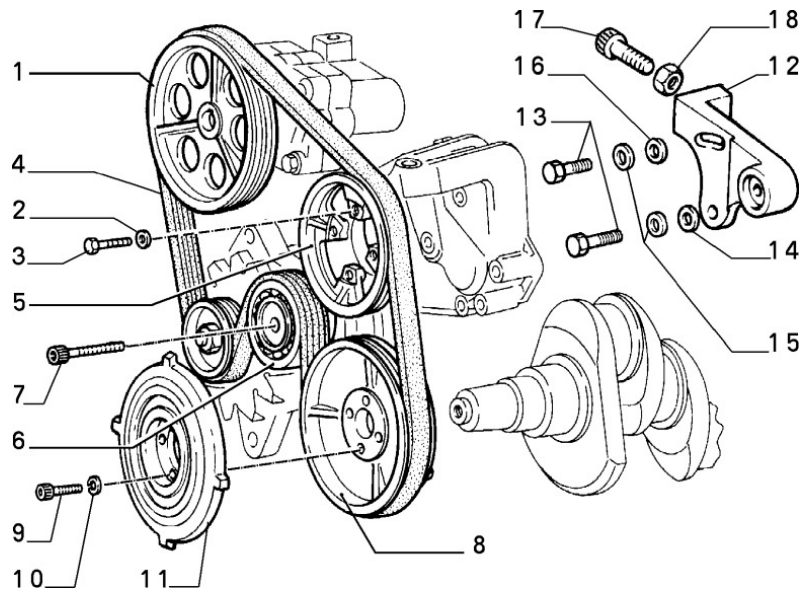

Accessory Belts And Pulleys

Section	Ref	Part Num	Description	Count	Variant	Note
10115/00/1	1	7636484	POWER STEERING PULLEY	1		
10115/00/1	2	11194379	LOCK WASHER	4		
10115/00/1	3	10902324	SCREW	4		
10115/00/1	4	7547752	BELT	1		
10115/00/1	5	7636426	WATER PUMP PULLEY	1		
10115/00/1	6	7580442	FIXED TIGHTENER	1		
10115/00/1	7	11306924	SCREW	1		
10115/00/1	8	7547749	DRIVING PULLEY	1	M1, M2	C8785
10115/00/1	8	7605118	DRIVING PULLEY	1	M1, M2	D8785
10115/00/1	8	7605118	DRIVING PULLEY	1	M3	
10115/00/1	8	7659778	DRIVING PULLEY	1	M4	
10115/00/1	9	14306924	SCREW	4		
10115/00/1	10	12601374	LOCK WASHER	4		
10115/00/1	11	7663737	RING	1	M4	
10115/00/1	12	7580443	SUPPORT	1	M1, M2	C8824
10115/00/1	12	7614061	SUPPORT	1	M1, M2	D8824
10115/00/1	12	7614061	SUPPORT	1	M3, M4	
10115/00/1	13	16043824	SCREW	2		
10115/00/1	14	10519621	PLAIN WASHER	1		
10115/00/1	15	11198074	LOCK WASHER	2		
10115/00/1	16	11190579	LOCK WASHER	1		
10115/00/1	17	7580444	SCREW	1		
10115/00/1	18	60513260	NUT	1