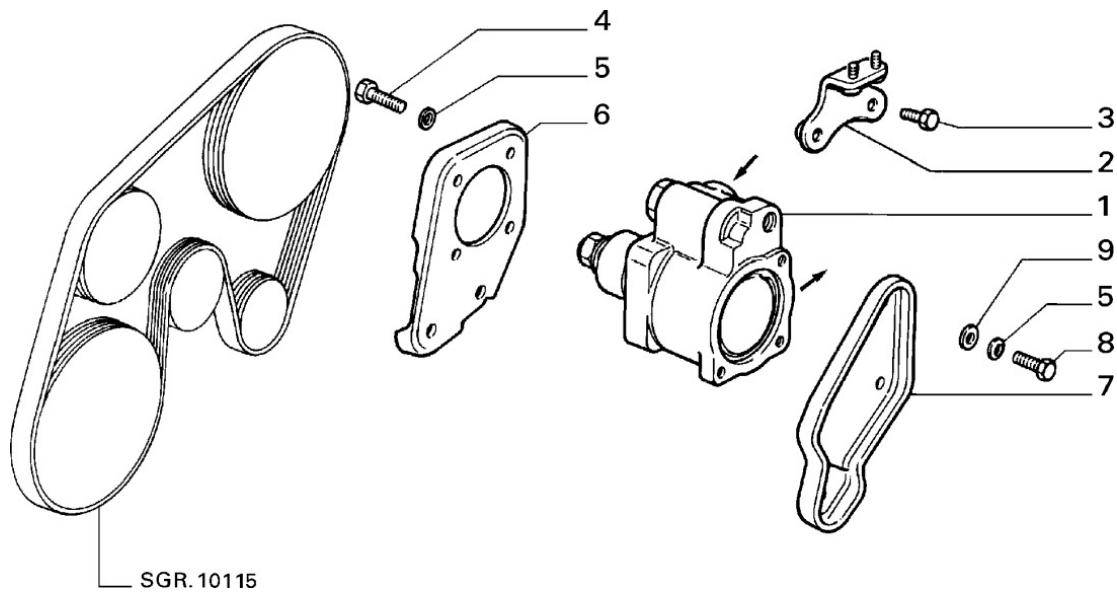

Power Steering Pump

Section	Ref	Part Num	Description	Count	Variant	Note
41208/00/1	1	5990564	POWER STEERING PUMP	1		
41208/00/1	2	7695138	BRACKET	1	M3, M4	
41208/00/1	3	16043934	SCREW	2	M3, M4	
41208/00/1	4	16043424	SCREW	7		
41208/00/1	5	11194379	LOCK WASHER	7		
41208/00/1	6	7547954	BRACKET	1		
41208/00/1	7	7547955	BRACKET	1		
41208/00/1	8	15970724	SCREW	3		
41208/00/1	9	11198574	LOCK WASHER	3