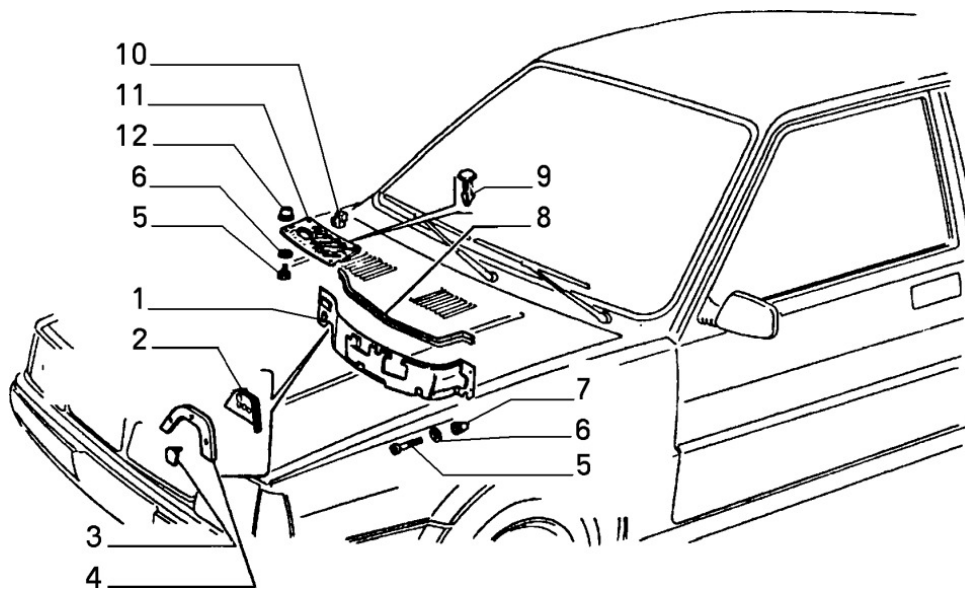

Engine Compartment Panels

Section	Ref	Part Num	Description	Count	Variant	Note
70723/00/2	1	82427245	PARTITION PANEL	1	V1	
70723/00/2	1	82453658	PARTITION PANEL	1	V2	
70723/00/2	1	82450168	PARTITION PANEL	1	V3	
70723/00/2	2	82415654	SEAL GASKET	1		C8969
70723/00/2	2	82439863	SEAL GASKET	1		D8969
70723/00/2	3	82434688	PLUG	2		
70723/00/2	4	82439443	ORNAMENT	1		D8969
70723/00/2	5	15688101	SCREW	2		
70723/00/2	6	10519301	PLAIN WASHER	2		
70723/00/2	7	14222480	PAD	9		
70723/00/2	8	82421839	SEAL GASKET	1		
70723/00/2	9	82391247	CLIP	4	V1	
70723/00/2	10	82434105	SHIM	2	V1	
70723/00/2	11	82417222	PROTECTION	1	V1	
70723/00/2	11	82451442	PROTECTION	1	V2, V3	
70723/00/2	12	14222380	PAD	2